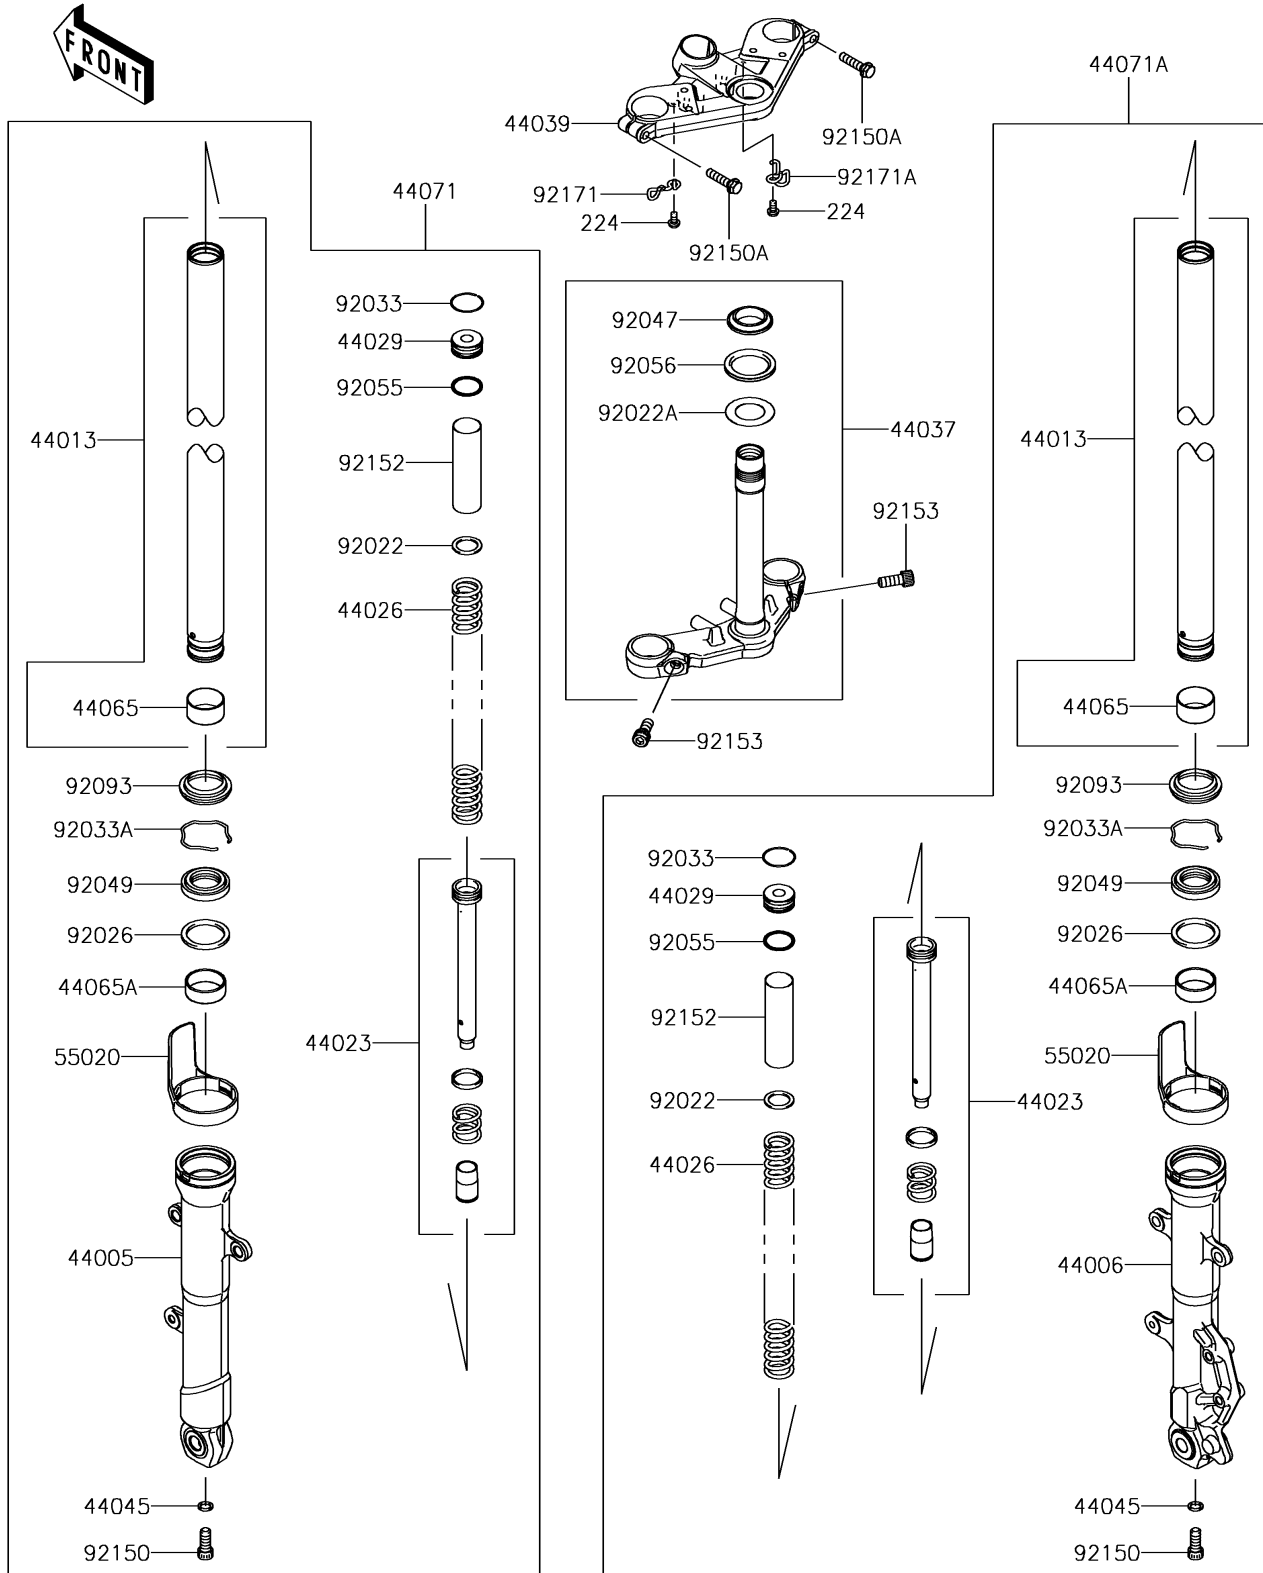

2016 NINJA® 300 PARTS DIAGRAM

Front Fork

F2340

2016 NINJA® 300 PARTS LIST

Front Fork

ITEM NAME	PART NUMBER	QUANTITY
SCREW-PAN-WP-CROS,6X12 (Ref # 224)	224AB0612	1
PIPE-LEFT FORK OUTER,F.S.BLACK (Ref # 44005)	44005-0102-18R	1
PIPE-RIGHT FORK OUTER,F.S.BLK (Ref # 44006)	44006-0102-18R	1
PIPE-FORK INNER (Ref # 44013)	44013-0248	1
CYLINDER-SET-FORK (Ref # 44023)	44023-0123	1
SPRING-FRONT FORK (Ref # 44026)	44026-0126	1
SEAT-FORK SPRING (Ref # 44029)	44029-1127	1
HOLDER-FORK UNDER,F.BLACK (Ref # 44037)	44037-0154-21	1
HOLDER-FORK UPPER,F.S.BLACK (Ref # 44039)	44039-0056-18R	1
GASKET,FORK CYLINDER BOLT (Ref # 44045)	44045-051	1
BUSHING-FRONT FORK (Ref # 44065)	44065-0057	1
BUSHING-FRONT FORK (Ref # 44065A)	44065-0058	1
DAMPER-ASSY,LH,F.S.BLACK (Ref # 44071)	44071-1073-18R	1
DAMPER-ASSY,RH,F.S.BLACK (Ref # 44071A)	44071-1074-18R	1
GUARD,INNER TUBE (Ref # 55020)	55020-0929	1
WASHER (Ref # 92022)	92022-1879	1
WASHER,30.5X50X0.6 (Ref # 92022A)	92022-231	1
SPACER,FORK (Ref # 92026)	92026-1443	1
RING-SNAP (Ref # 92033)	92033-1236	1
RING-SNAP (Ref # 92033A)	92033-1286	1
RACE,STEERING STEM BEARING (Ref # 92047)	92047-012	1
SEAL-OIL (Ref # 92049)	92049-0734	1
RING-O,FORK SPRING SEAT (Ref # 92055)	92055-1384	1
SEAL-OIL,STEERING STEM (Ref # 92056)	92056-003	1
SEAL,FORK OUTER (Ref # 92093)	92093-1367	1
BOLT,SOCKET,8X18 (Ref # 92150)	92150-1432	1
BOLT (Ref # 92150A)	92150-1610	1
COLLAR,SPG (Ref # 92152)	92152-1957	1
BOLT,SOCKET,10X25 (Ref # 92153)	92153-0301	1

2016 NINJA® 300 PARTS LIST

Front Fork

ITEM NAME	PART NUMBER	QUANTITY
CLAMP,LH (Ref # 92171)	92171-1857	1
CLAMP,RH (Ref # 92171A)	92171-1947	1