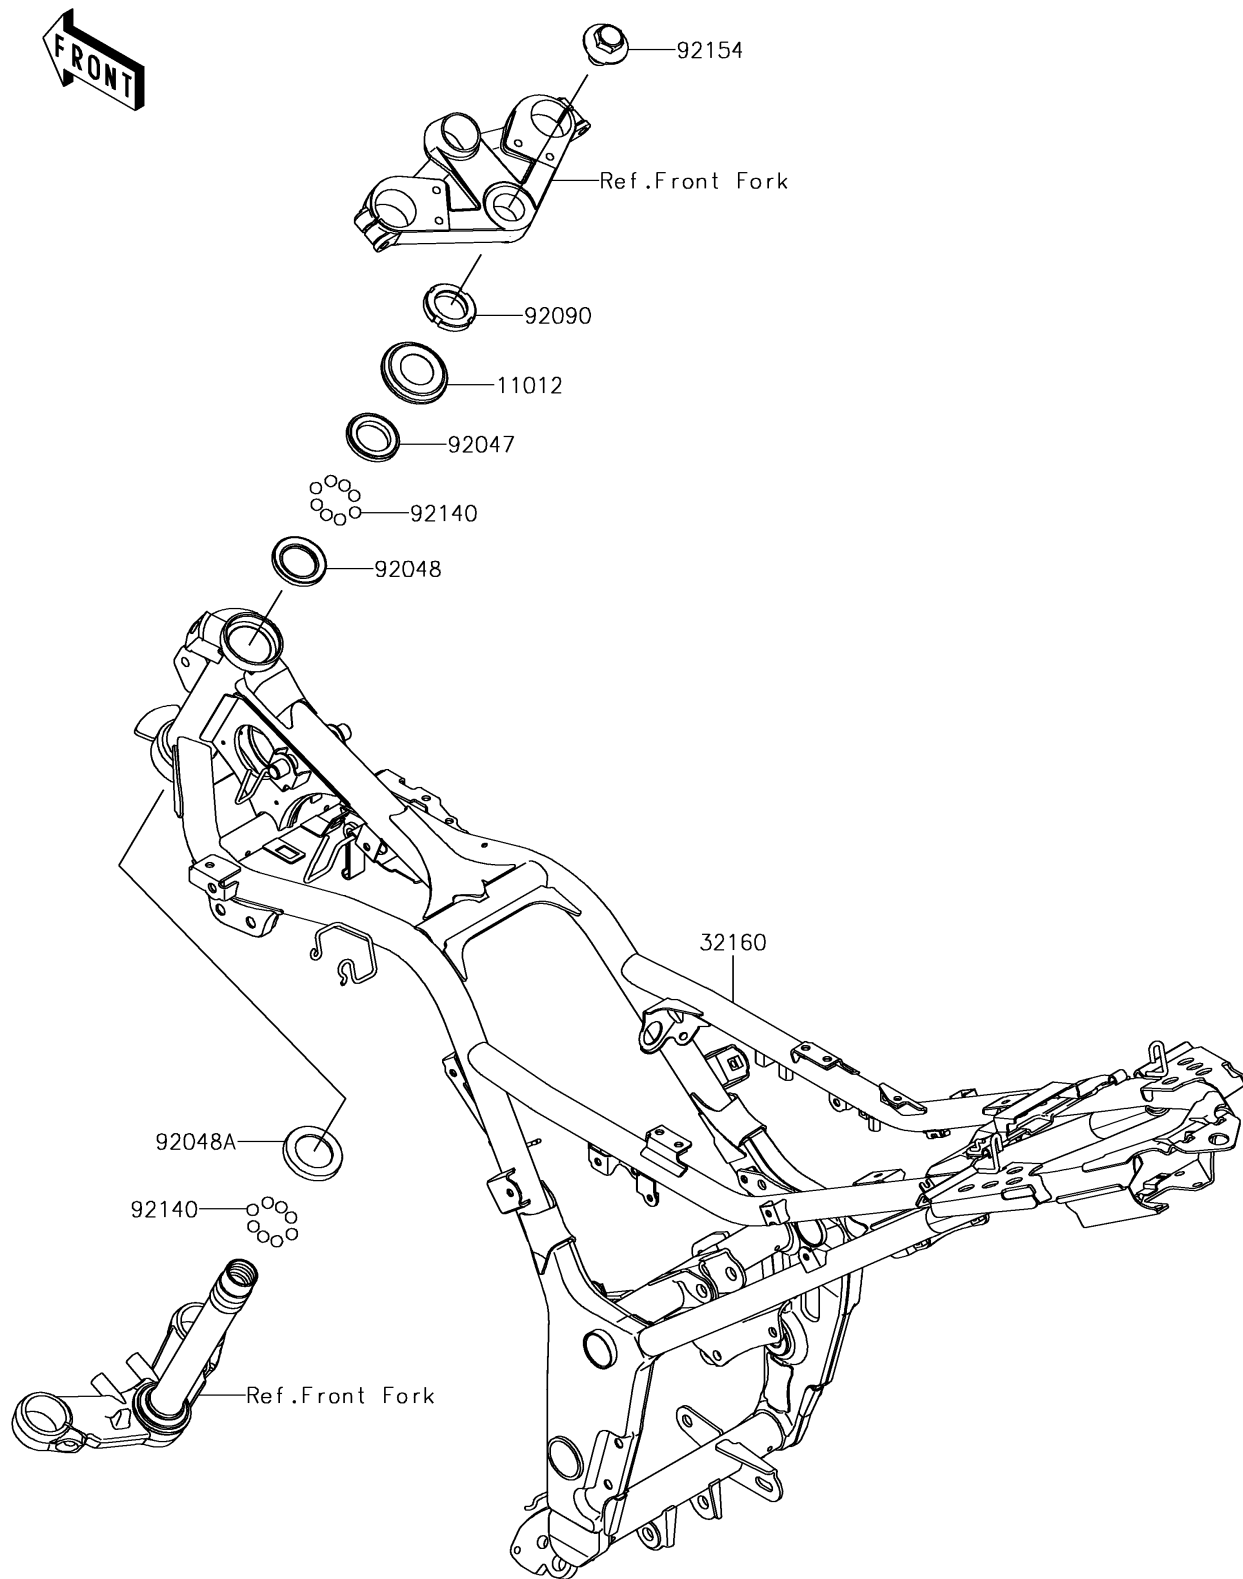

2016 NINJA® 300 PARTS DIAGRAM

Frame

F2120

2016 NINJA® 300 PARTS LIST

Frame

ITEM NAME	PART NUMBER	QUANTITY
CAP,STEERING STEM (Ref # 11012)	11012-1898	1
FRAME-COMP,F.S.BLACK (Ref # 32160)	32160-0783-18R	1
RACE,STEERING STEM BEARING (Ref # 92047)	92047-011	1
RACE,STEERING STEM BEARING (Ref # 92048)	92048-006	1
RACE,STEERING STEM BEARING (Ref # 92048A)	92048-008	1
NUT,30MM (Ref # 92090)	92090-007	1
BALL,6.35MM (Ref # 92140)	92140-0008	1
BOLT,FLANGED,16X22 (Ref # 92154)	92154-1152	1