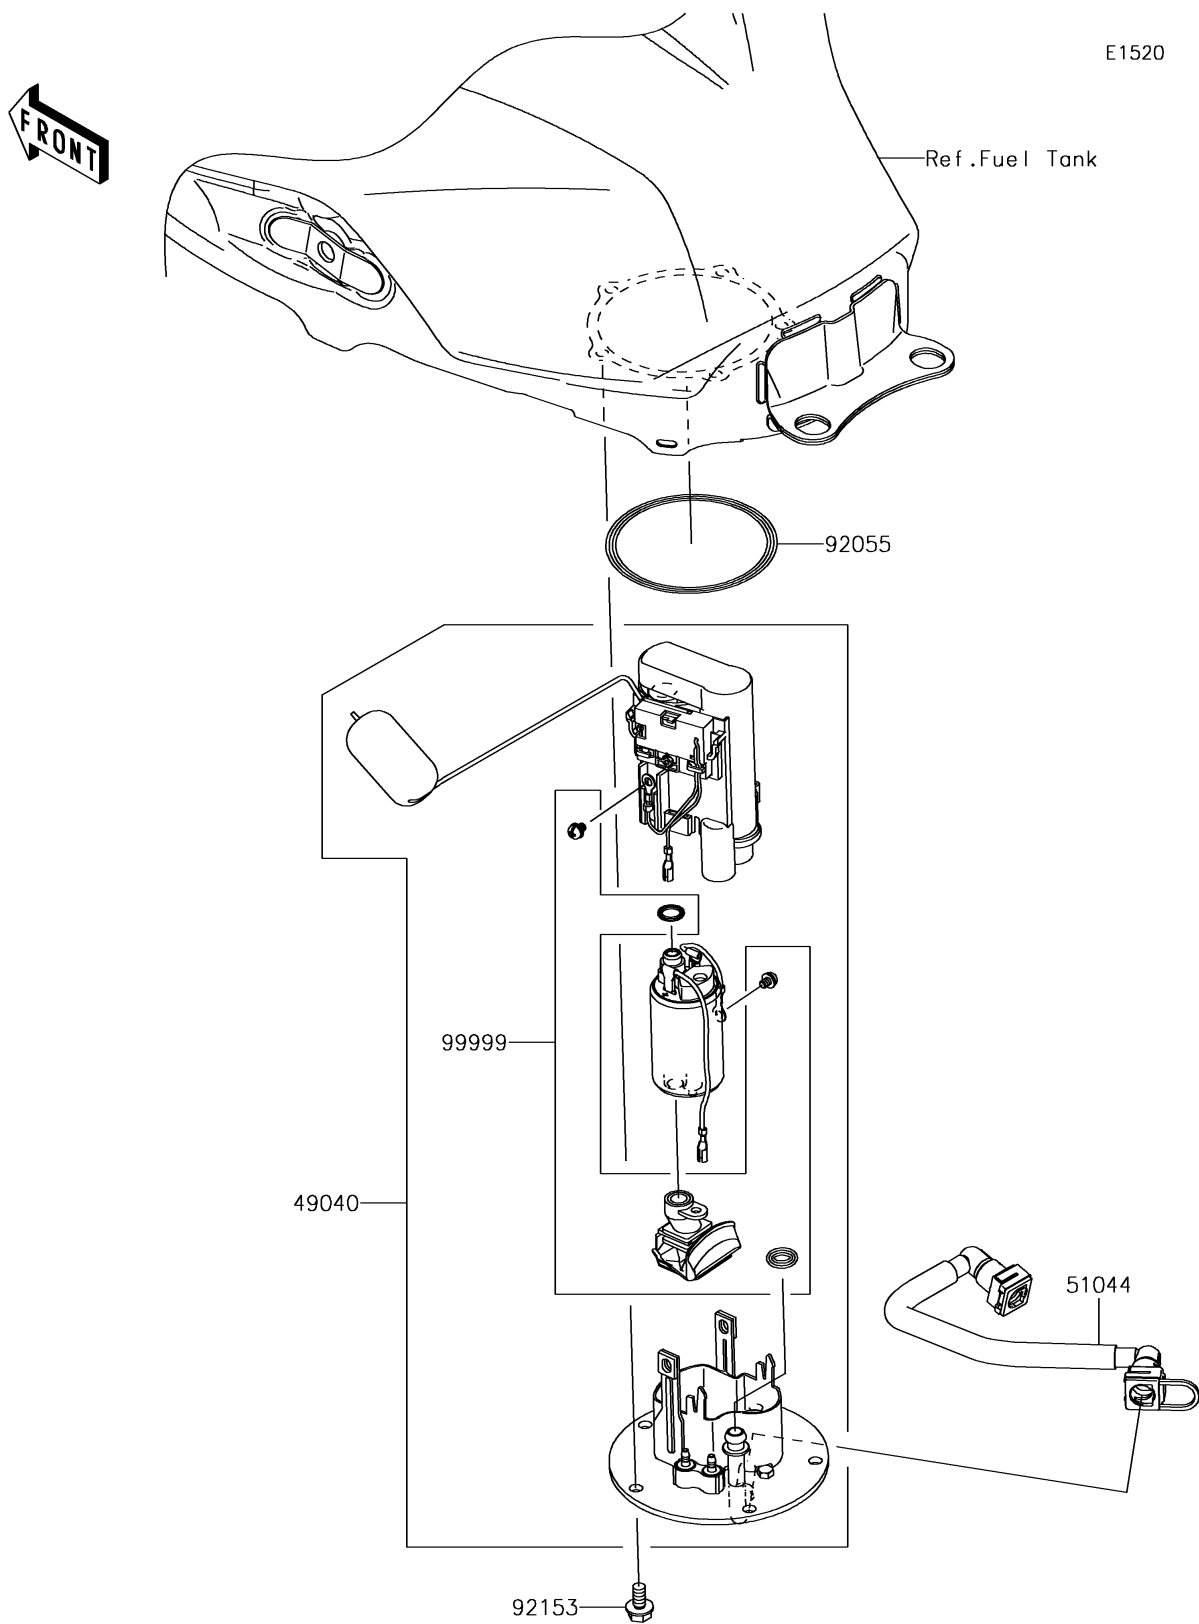

## 2016 NINJA® 300 PARTS DIAGRAM

Fuel Pump

## 2016 NINJA® 300 PARTS LIST

Fuel Pump

ITEM NAME	PART NUMBER	QUANTITY
PUMP-FUEL (Ref # 49040)	49040-0713	1
TUBE-ASSY,FUEL (Ref # 51044)	51044-0852	1
RING-O,74.6X5.7 (Ref # 92055)	92055-0728	1
BOLT,FLANGED,6X12 (Ref # 92153)	92153-1295	1
KIT,FUEL FILTER (Ref # 99999)	99999-0524	1