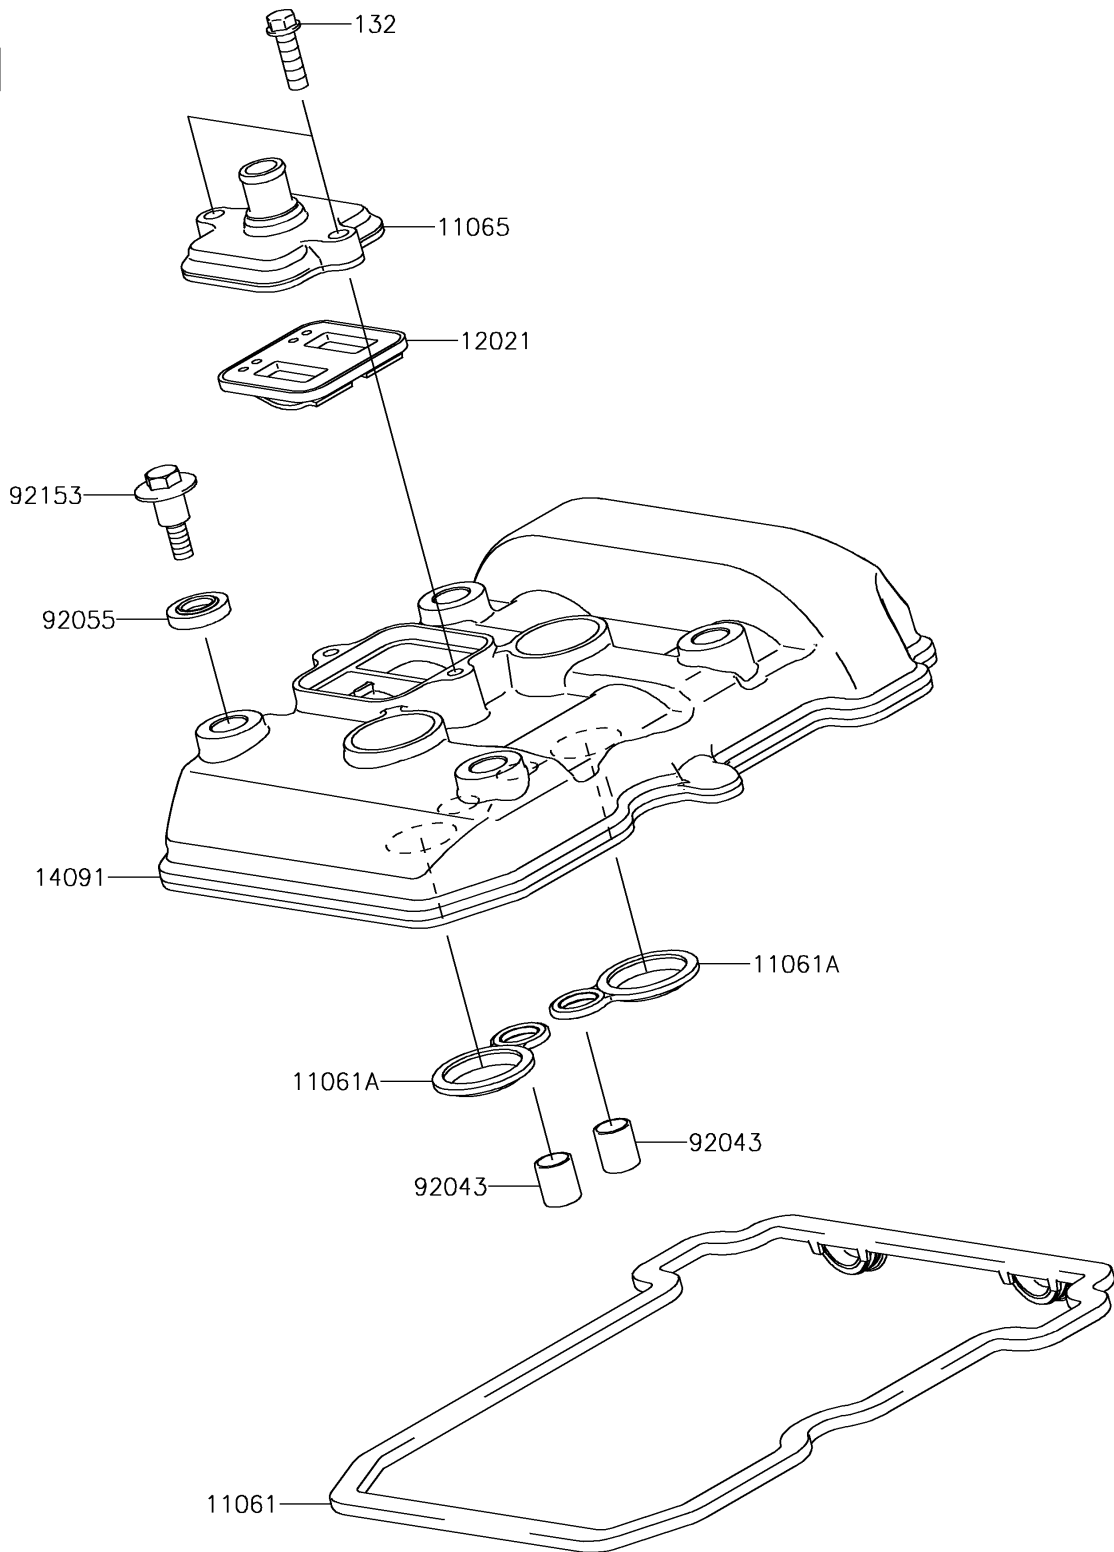

2016 NINJA® 300 PARTS DIAGRAM

Cylinder Head Cover

E1112

2016 NINJA® 300 PARTS LIST

Cylinder Head Cover

ITEM NAME	PART NUMBER	QUANTITY
GASKET,CYLINDER HEAD COVER (Ref # 11061)	11061-0282	1
GASKET,PLUG HOLE (Ref # 11061A)	11061-0283	1
CAP (Ref # 11065)	11065-0349	1
VALVE-ASSY-REED (Ref # 12021)	12021-0708	1
BOLT-FLANGED-SMALL,6X20 (Ref # 132)	132BA0620	1
COVER,CYLINDER HEAD (Ref # 14091)	14091-0724	1
PIN,10.1X12X14 (Ref # 92043)	92043-4009	1
RING-O,HEAD COVER BOLT (Ref # 92055)	92055-0195	1
BOLT,HEAD COVER (Ref # 92153)	92153-0793	1