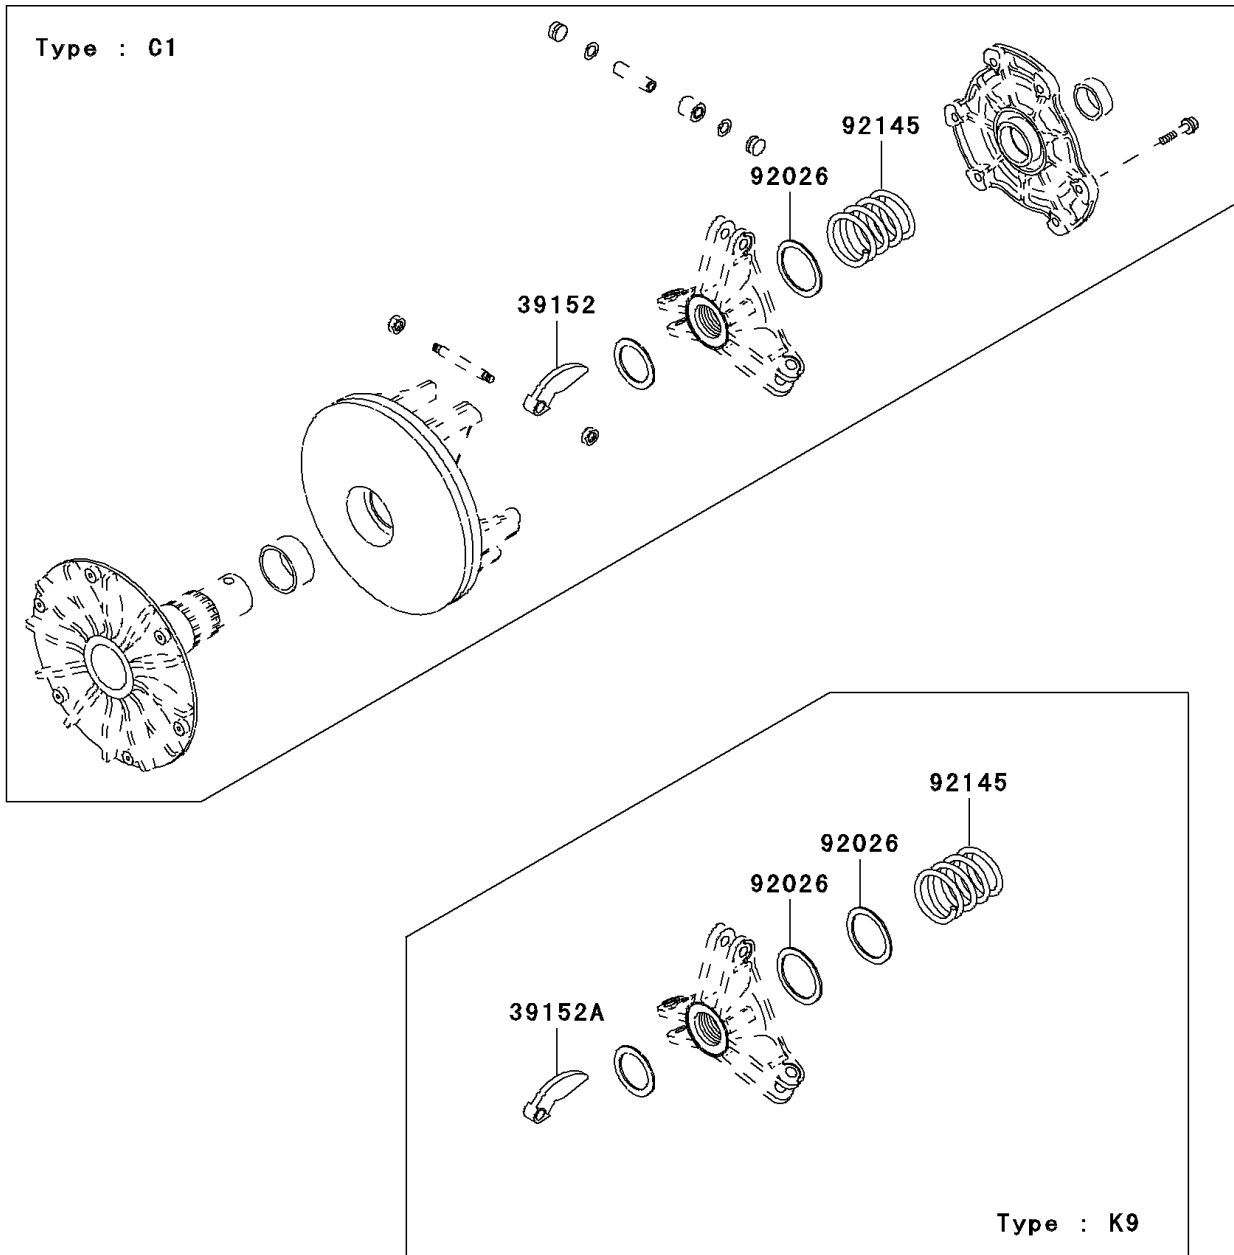

1999 Prairie® 300 PARTS DIAGRAM

Optional Parts

F2890

(Ref. Drive Converter)

1999 Prairie® 300 PARTS LIST

Optional Parts

ITEM NAME	PART NUMBER	QUANTITY
WEIGHT-RAMP,C1 (Ref # 39152)	39152-1066	1
WEIGHT-RAMP,K9 (Ref # 39152A)	39152-1070	1
SPACER,39X49.5X1.6 (Ref # 92026)	92026-1531	1
SPRING,BLACK (Ref # 92145)	92145-1228	1