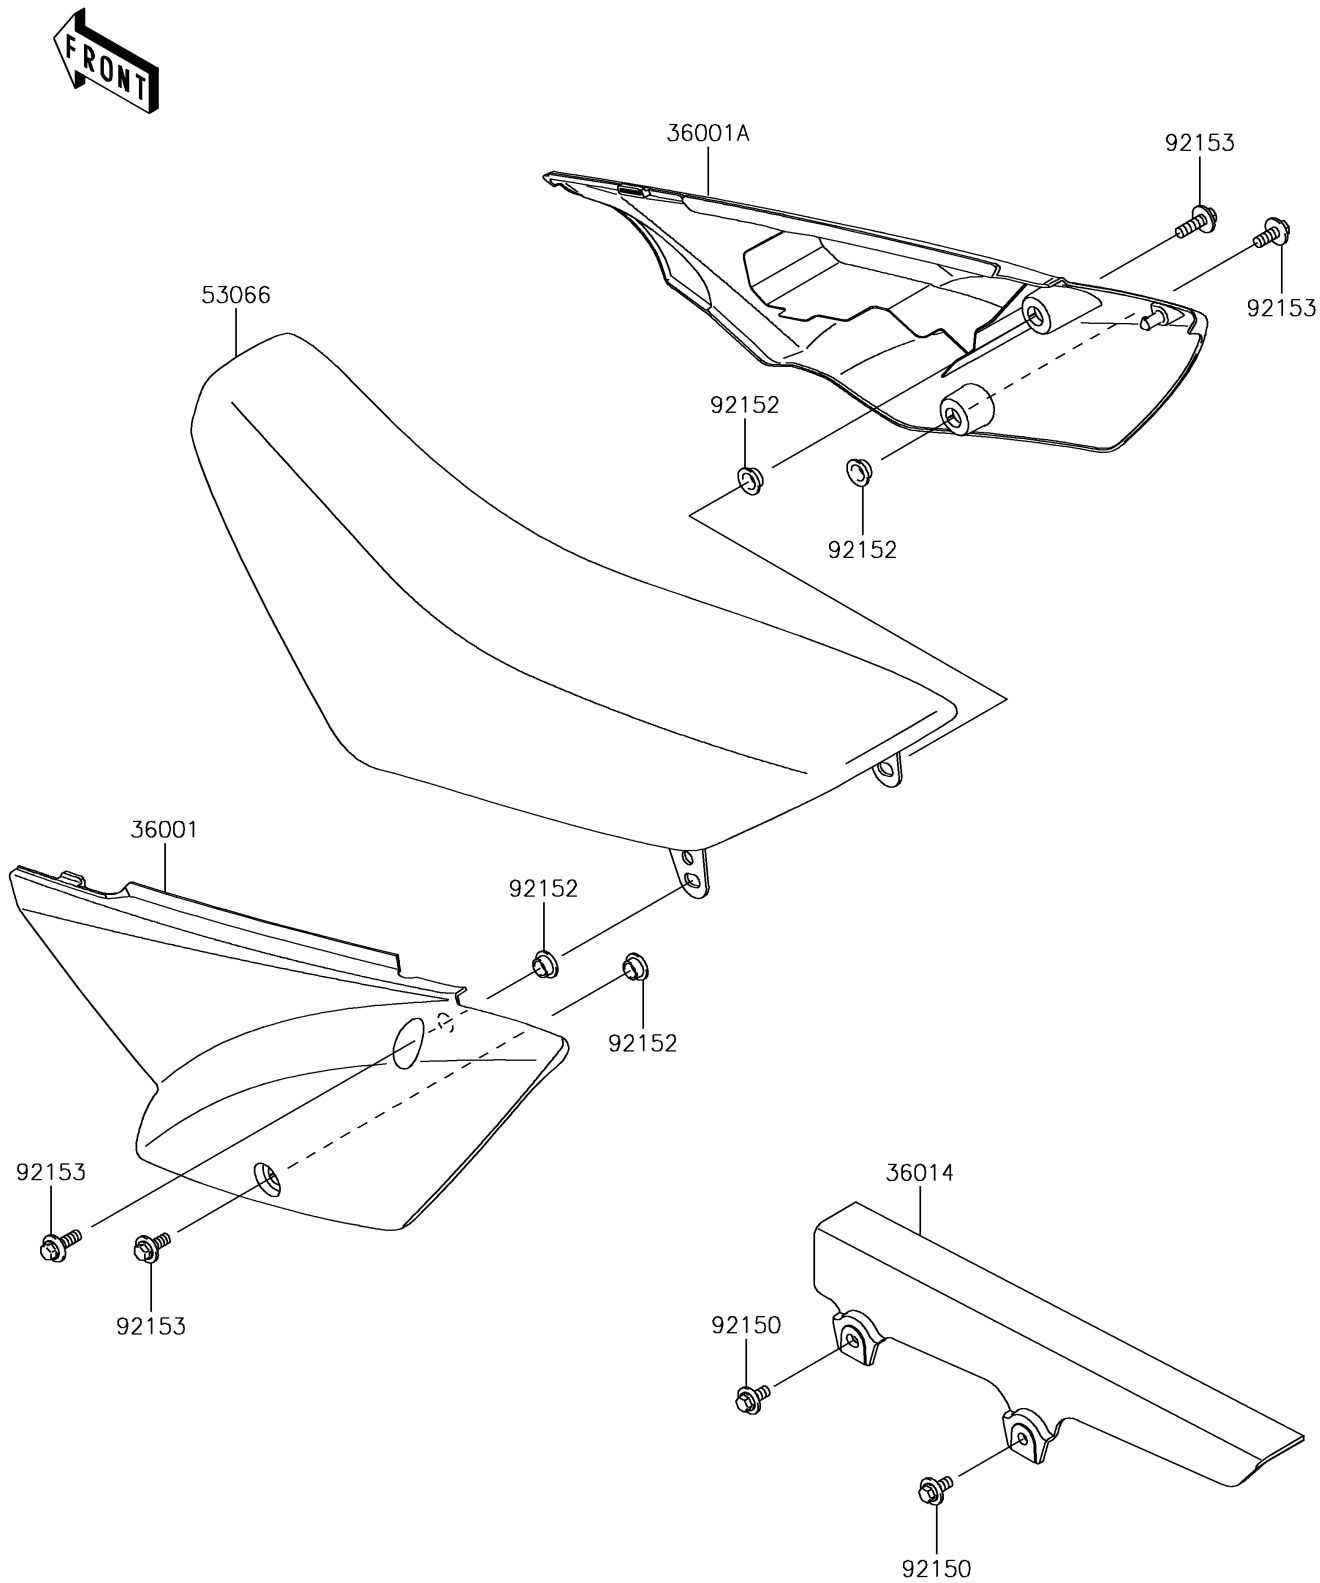

2015 KLX®110L PARTS DIAGRAM

Side Covers/Chain Cover

F2610

2015 KLX®110L PARTS LIST

Side Covers/Chain Cover

ITEM NAME	PART NUMBER	QUANTITY
COVER-SIDE,LH,B.WHITE (Ref # 36001)	36001-0204-266	1
COVER-SIDE,RH,B.WHITE (Ref # 36001A)	36001-0205-266	1
CASE-CHAIN (Ref # 36014)	36014-1258	1
SEAT-ASSY,GREEN/BLACK (Ref # 53066)	53066-0456-49F	1
BOLT,FLANGED,6X14 (Ref # 92150)	92150-1689	1
COLLAR (Ref # 92152)	92152-0789	1
BOLT,6X20 (Ref # 92153)	92153-0502	1