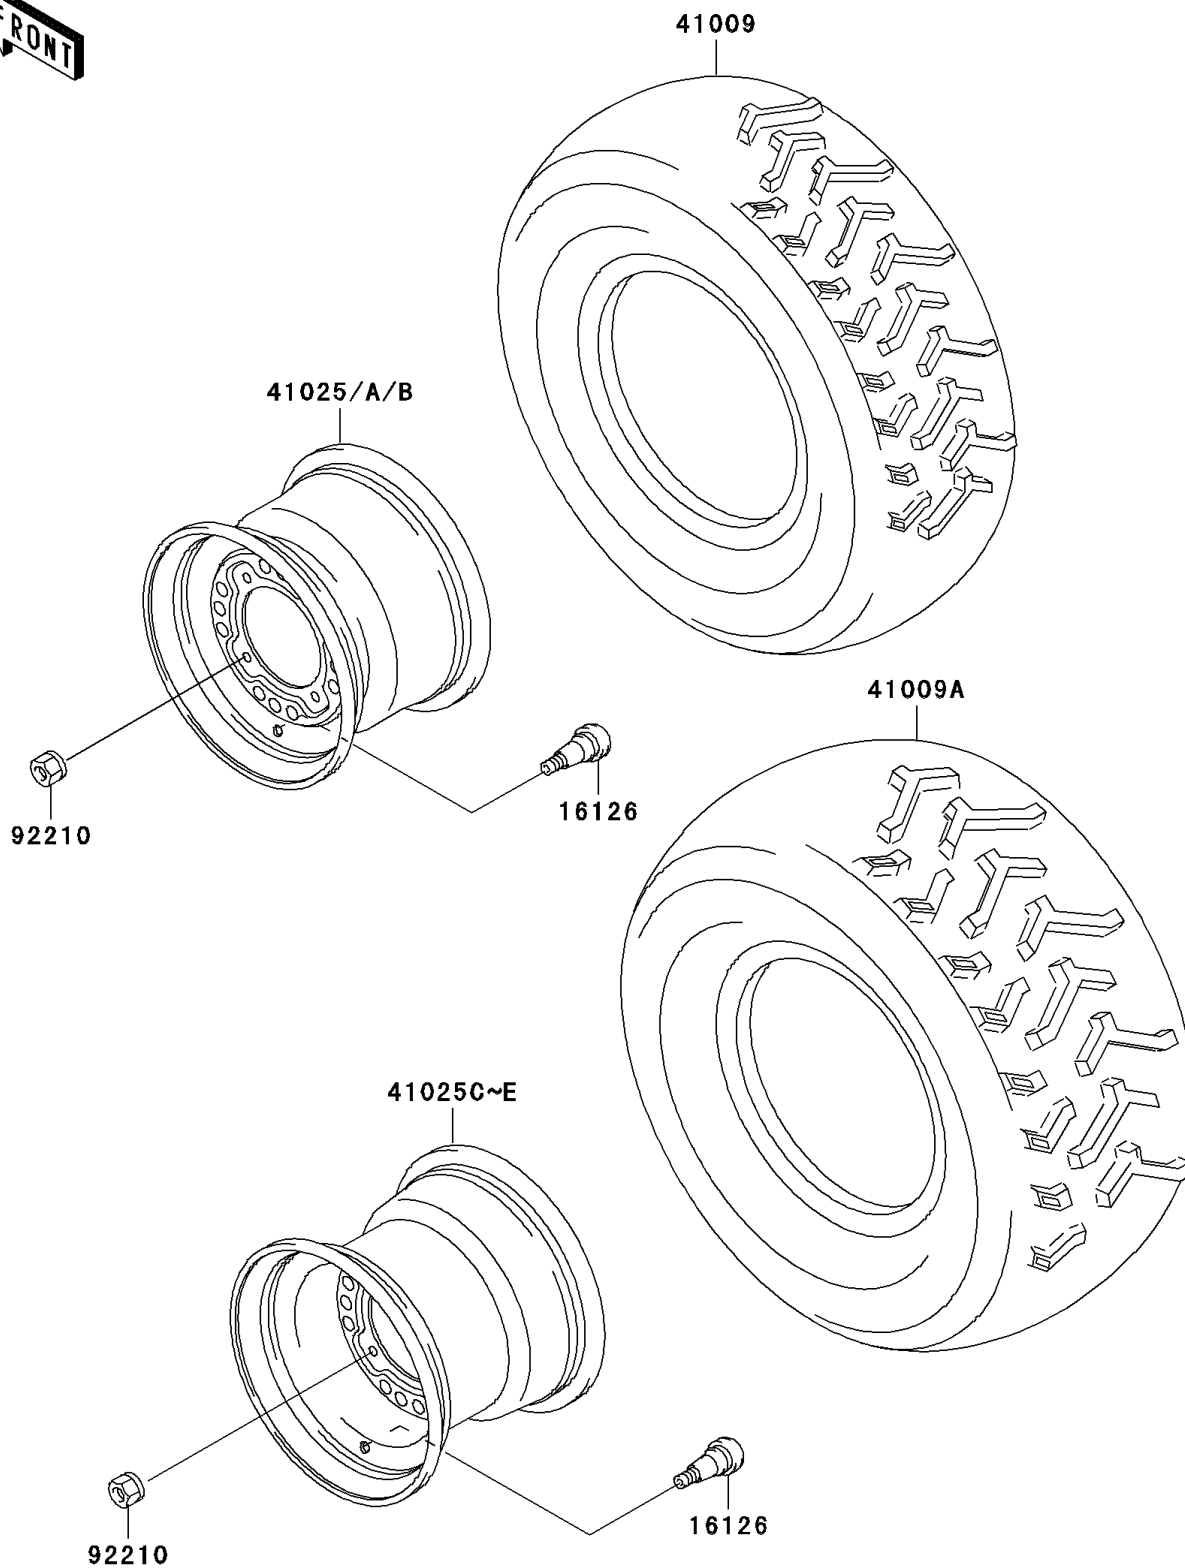

## 1999 Prairie® 300 PARTS DIAGRAM

Wheels/Tires

F2210

## 1999 Prairie® 300 PARTS LIST

Wheels/Tires

ITEM NAME	PART NUMBER	QUANTITY
VALVE (Ref # 16126)	16126-4001	1
TIRE,FR,AT25X8-12,KT121A(D) (Ref # 41009)	41009-1117	1
TIRE,RR,AT25X11-10,KT125(D) (Ref # 41009A)	41009-1118	1
RIM,FR,12X6.0,P.C.GRAY (Ref # 41025)	41025-1313-CQ	1
RIM,FR,12X6.0,SILVER (Ref # 41025B)	41025-1313-5A	1
RIM,RR,10X8.5,P.C.GRAY (Ref # 41025C)	41025-1314-CQ	1
RIM,RR,10X8.5,SILVER (Ref # 41025E)	41025-1314-5A	1
NUT,LOCK,10MM (Ref # 92210)	92210-1204	1