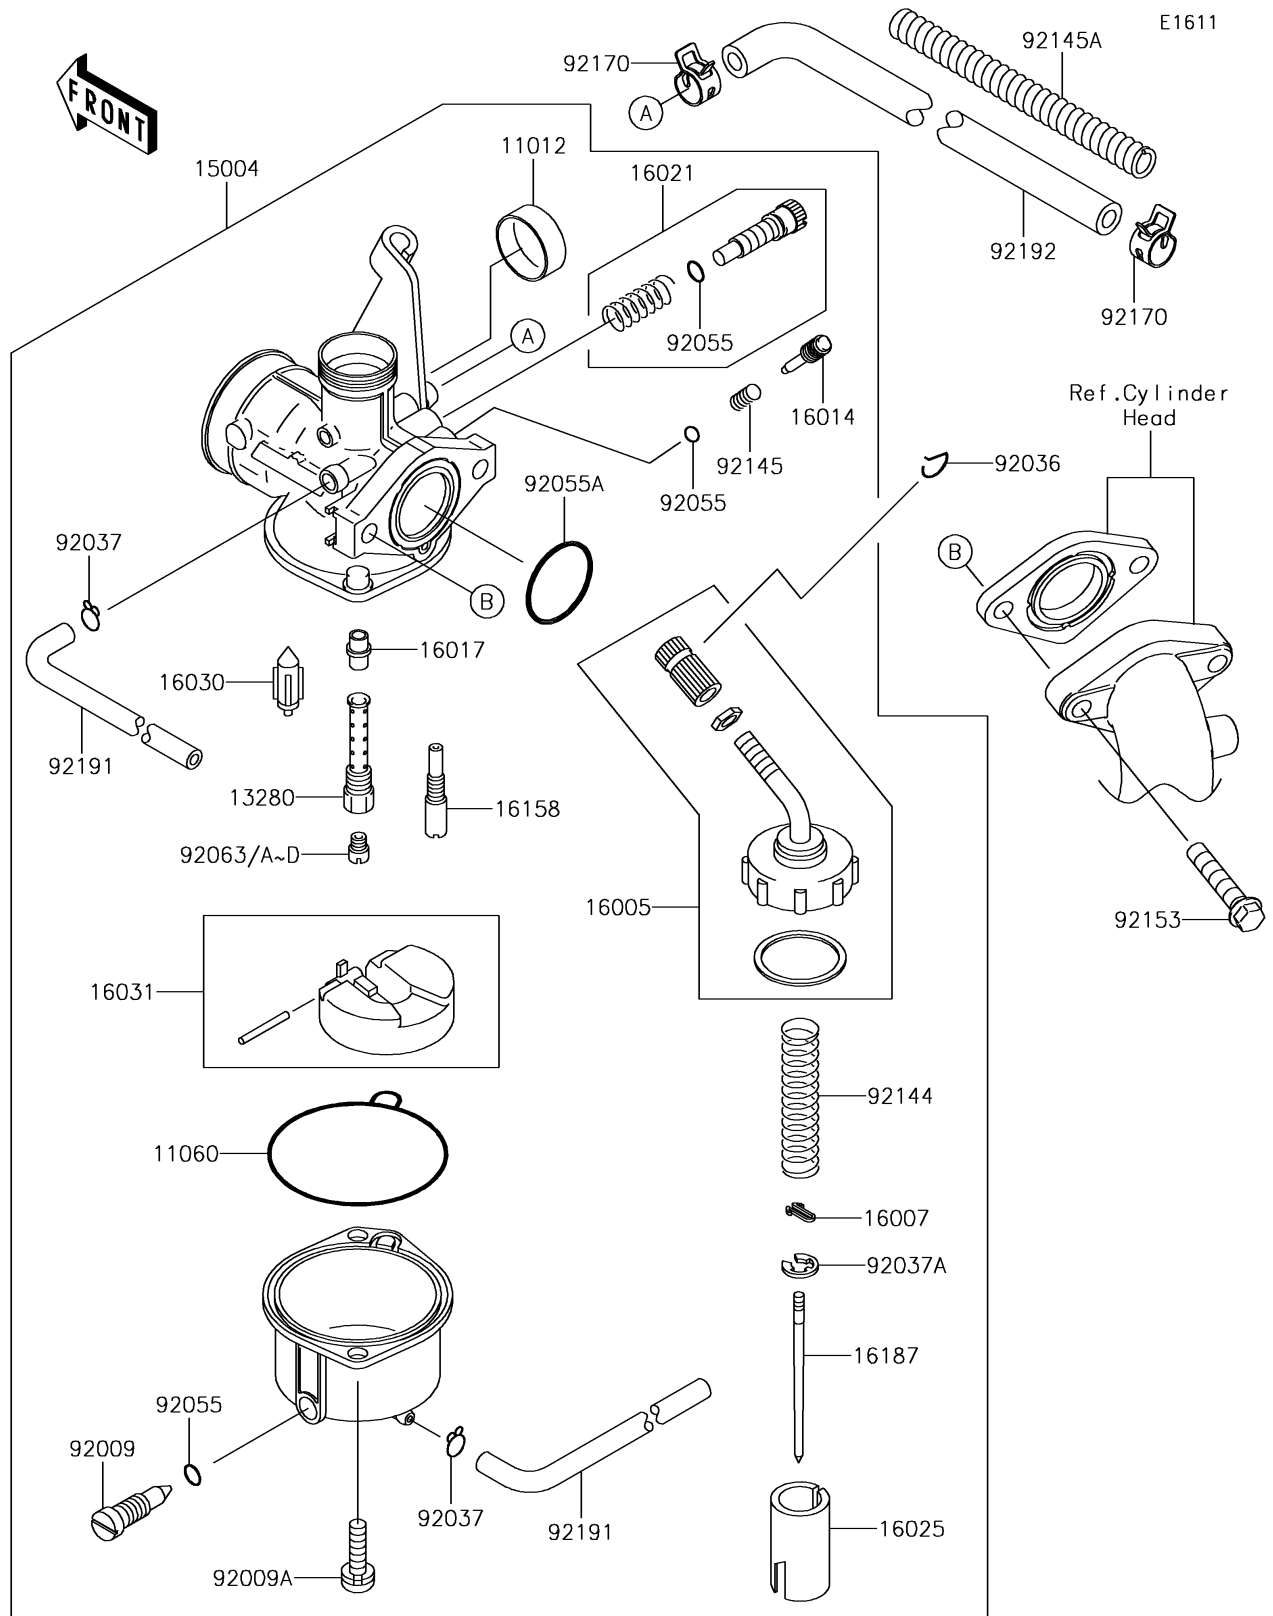

## 2015 KLX® 110L PARTS DIAGRAM

Carburetor

## 2015 KLX® 110L PARTS LIST

Carburetor

ITEM NAME	PART NUMBER	QUANTITY
CAP,CHOKE (Ref # 11012)	11012-1940	1
GASKET,FLOAT CHAMBER (Ref # 11060)	11060-1700	1
HOLDER,NEEDLE JET (Ref # 13280)	13280-0359	1
CARBURETOR-ASSY,PB18 (Ref # 15004)	15004-0065	1
TOP-CHAMBER (Ref # 16005)	16005-1091	1
SEAT-SPRING (Ref # 16007)	16007-1103	1
SCREW-PILOT AIR (Ref # 16014)	16014-0011	1
JET-NEEDLE (Ref # 16017)	16017-1434	1
SCREW-THROTTLE STOP (Ref # 16021)	16021-1241	1
VALVE-THROTTLE,CA3.0 (Ref # 16025)	16025-1209	1
VALVE-FLOAT,FLOAT (Ref # 16030)	16030-0002	1
FLOAT (Ref # 16031)	16031-1088	1
JET-SLOW,#40 (Ref # 16158)	16158-0005	1
NEEDLE-JET,NCFA (Ref # 16187)	16187-1228	1
SCREW,DRAIN (Ref # 92009)	92009-1057	1
SCREW (Ref # 92009A)	92009-1750	1
RING-SNAP (Ref # 92036)	92036-018	1
CLAMP,TUBE (Ref # 92037)	92037-1142	1
CLAMP,JET NEEDLE (Ref # 92037A)	92037-1401	1
RING-O (Ref # 92055)	92055-1053	1
RING-O (Ref # 92055A)	92055-1541	1
JET-MAIN,#78 (Ref # 92063)	92063-1393	1
JET-MAIN,#72 (Ref # 92063A)	92063-1394	1
JET-MAIN,#75 (Ref # 92063B)	92063-1395	1
JET-MAIN,#80 (Ref # 92063C)	92063-1396	1
JET-MAIN,#82 (Ref # 92063D)	92063-1397	1
SPRING,THROTTLE (Ref # 92144)	92144-1875	1
SPRING (Ref # 92145)	92145-0004	1
SPRING,HOSE PROTECTOR (Ref # 92145A)	92145-1481	1

## 2015 KLX®110L PARTS LIST

Carburetor

ITEM NAME	PART NUMBER	QUANTITY
BOLT,FLANGED-SMALL,6X28 (Ref # 92153)	92153-1309	1
CLAMP (Ref # 92170)	92170-1872	1
TUBE,3.5X6.5X418 (Ref # 92191)	92191-1735	1
TUBE,5.8X10.8X277 (Ref # 92192)	92192-0583	1