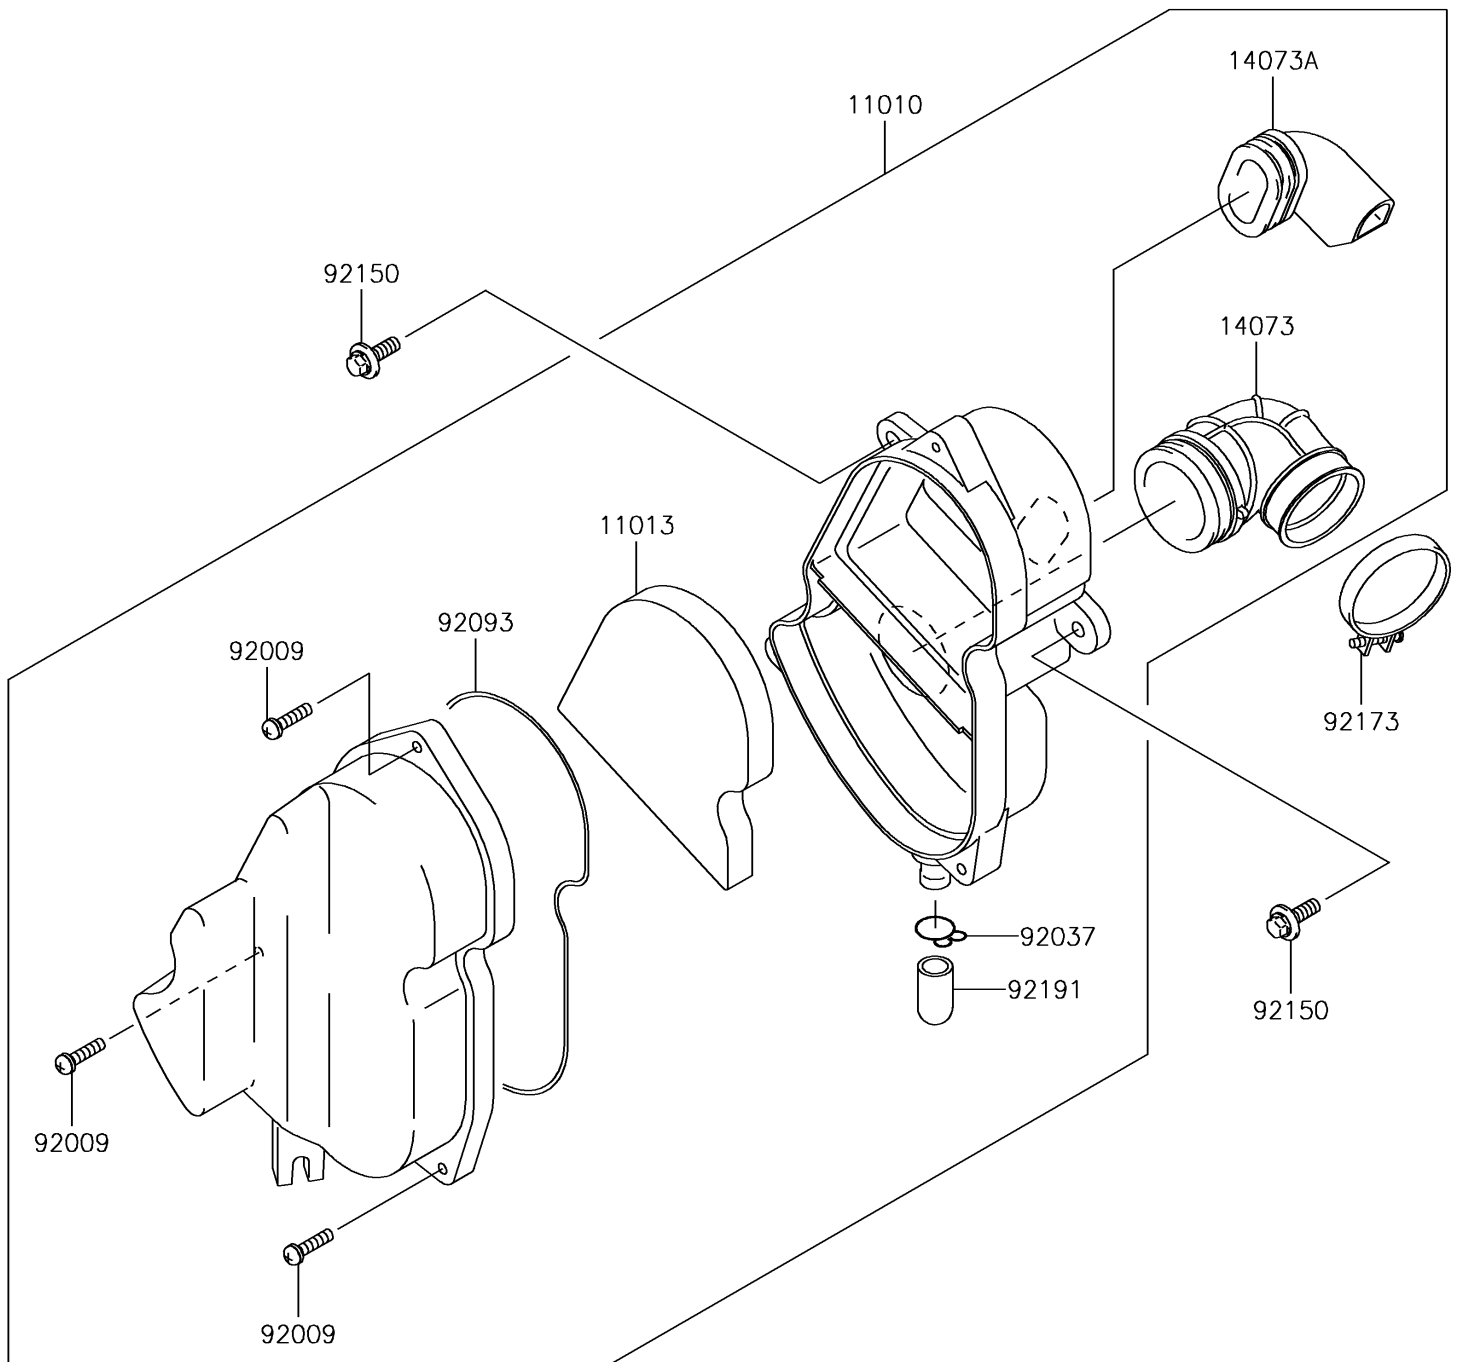

2015 KLX® 110L PARTS DIAGRAM

Air Cleaner

E1130

2015 KLX®110L PARTS LIST

Air Cleaner

ITEM NAME	PART NUMBER	QUANTITY
FILTER-ASSY-AIR (Ref # 11010)	11010-1773	1
ELEMENT-AIR FILTER (Ref # 11013)	11013-1294	1
DUCT,CARBURETOR (Ref # 14073)	14073-1819	1
DUCT,IN (Ref # 14073A)	14073-1820	1
SCREW,M5X20 (Ref # 92009)	92009-1990	1
CLAMP,14.5MM (Ref # 92037)	92037-1900	1
SEAL,AIR CLEANER (Ref # 92093)	92093-1560	1
BOLT,FLANGED,6X20 (Ref # 92150)	92150-1339	1
CLAMP (Ref # 92173)	92173-0991	1
TUBE (Ref # 92191)	92191-1704	1