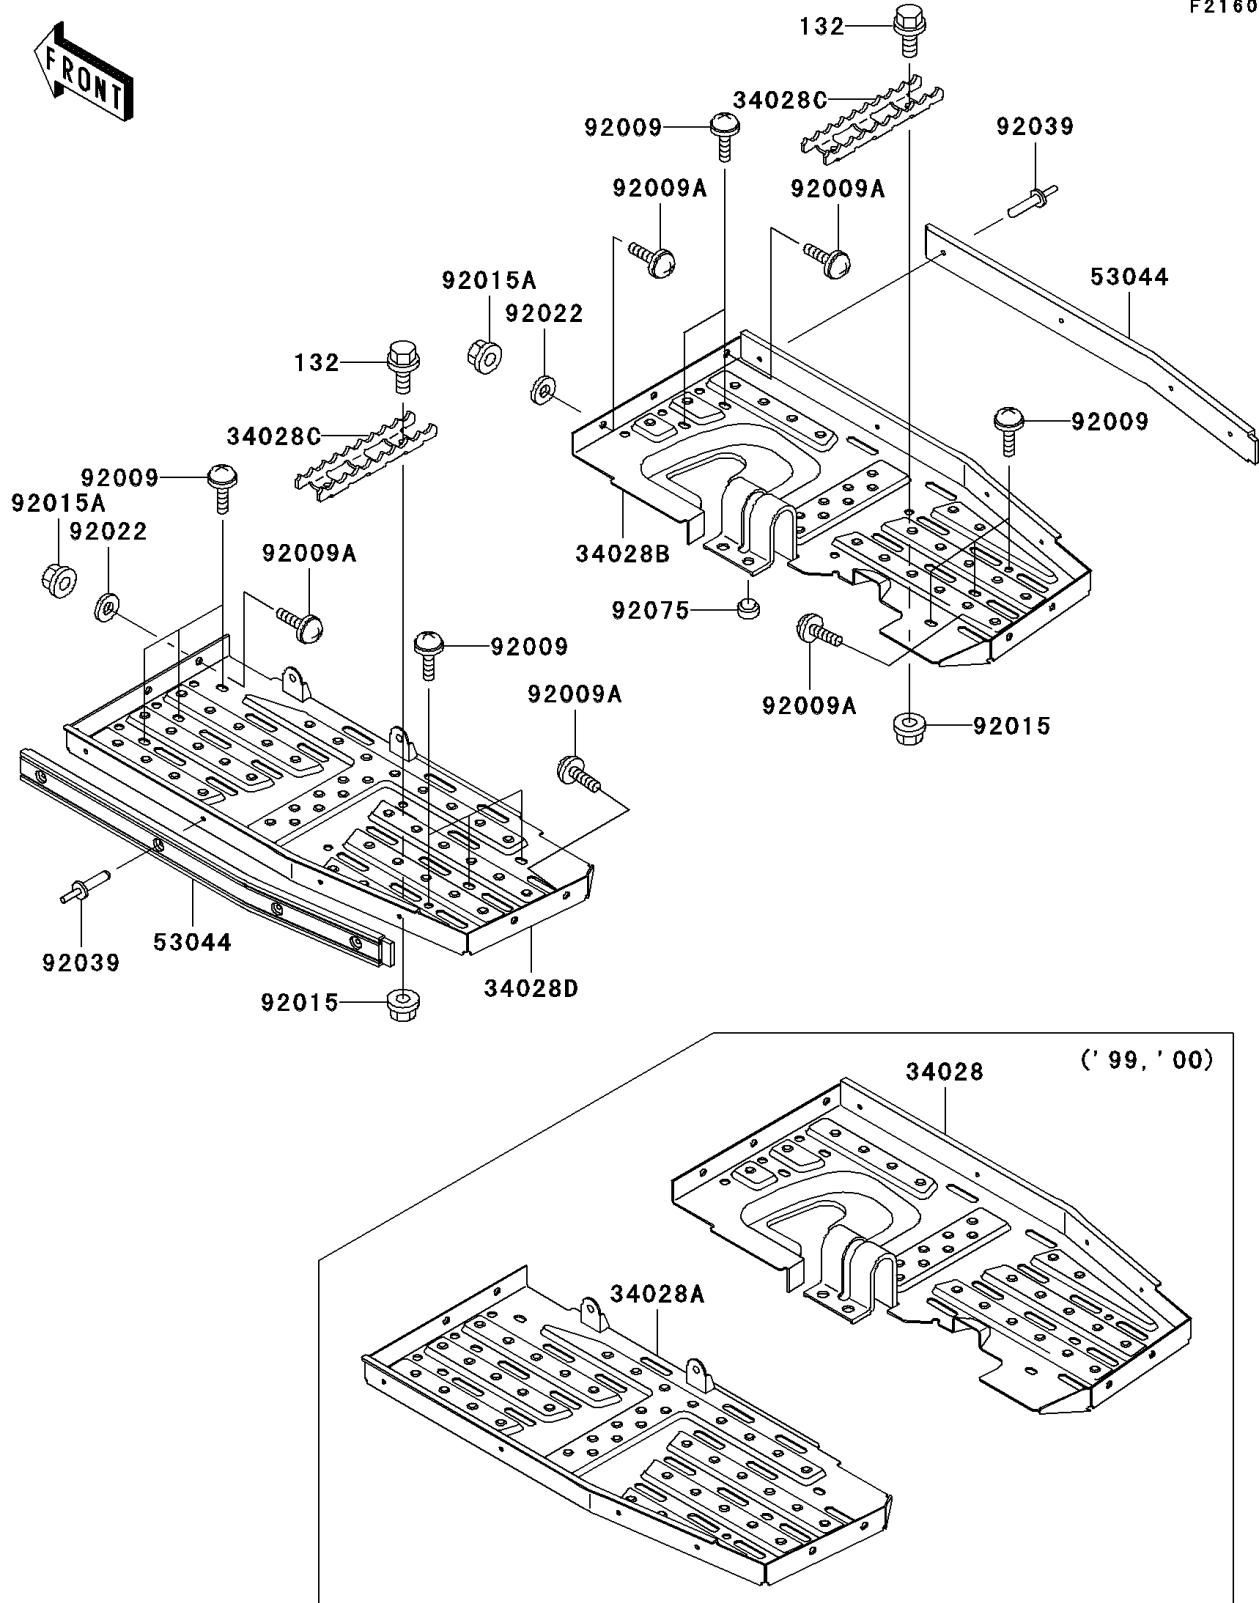

1999 Prairie® 300 PARTS DIAGRAM

Footrests

F2160

1999 Prairie® 300 PARTS LIST

Footrests

ITEM NAME	PART NUMBER	QUANTITY
STEP,FOOT BOARD,RH (Ref # 34028)	34028-1455	1
STEP,FOOT BOARD,LH (Ref # 34028A)	34028-1469	1
TRIM,FOOT BOARD (Ref # 53044)	53044-1293	1
SCREW,TAPPING,6X16 (Ref # 92009)	92009-1166	1
SCREW,6X16 (Ref # 92009A)	92009-1621	1
NUT,LOCK,FLANGED,6MM (Ref # 92015A)	92015-1675	1
WASHER,6.5X16X1.0 (Ref # 92022)	92022-1093	1
RIVET (Ref # 92039)	92039-1150	1
DAMPER (Ref # 92075)	92075-1598	1