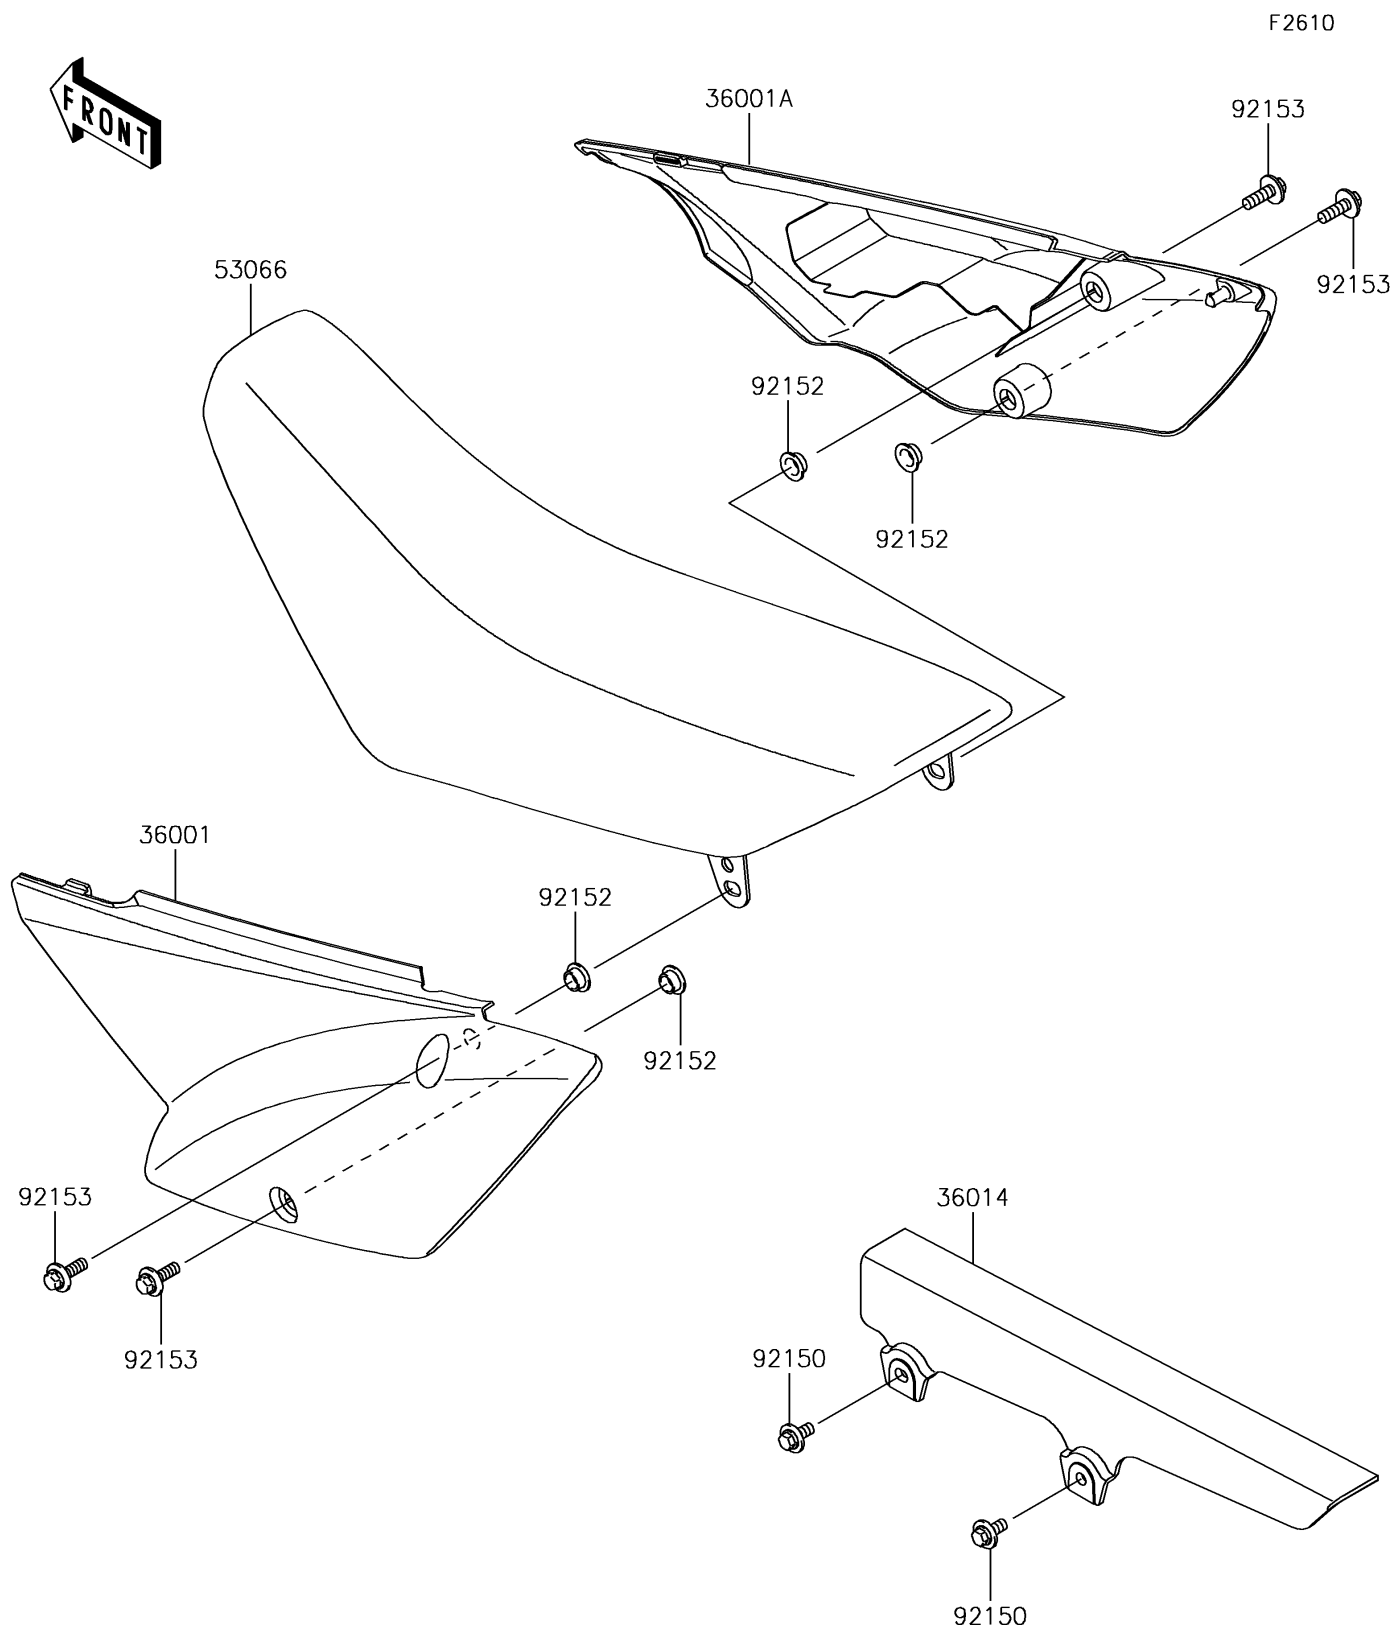

## 2015 KLX® 110 PARTS DIAGRAM

Side Covers/Chain Cover

## 2015 KLX®110 PARTS LIST

Side Covers/Chain Cover

ITEM NAME	PART NUMBER	QUANTITY
COVER-SIDE,LH,B.WHITE (Ref # 36001)	36001-0204-266	1
COVER-SIDE,RH,B.WHITE (Ref # 36001A)	36001-0205-266	1
CASE-CHAIN (Ref # 36014)	36014-1258	1
SEAT-ASSY,GREEN/BLACK (Ref # 53066)	53066-0456-49F	1
BOLT,FLANGED,6X14 (Ref # 92150)	92150-1689	1
COLLAR (Ref # 92152)	92152-0789	1
BOLT,6X20 (Ref # 92153)	92153-0502	1