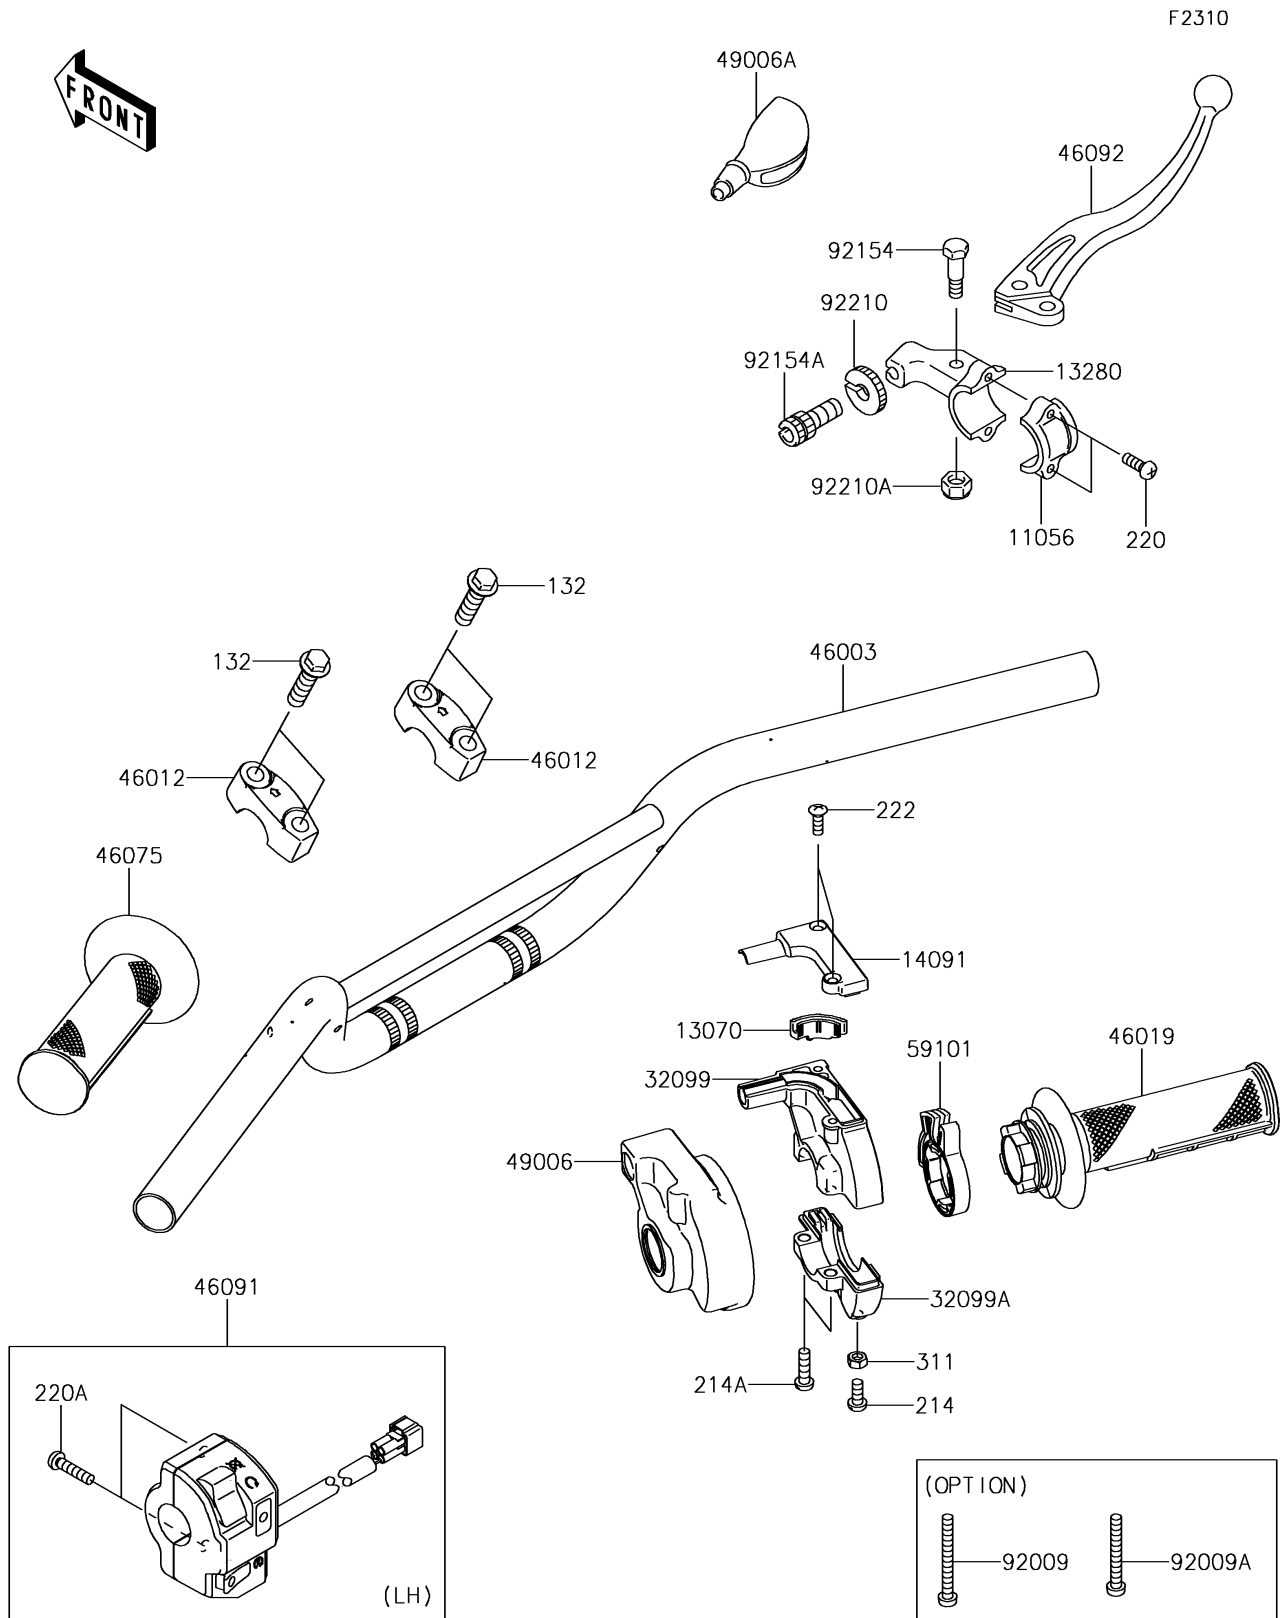

2015 KLX® 110 PARTS DIAGRAM

Handlebar

2015 KLX® 110 PARTS LIST

Handlebar

ITEM NAME	PART NUMBER	QUANTITY
BRACKET,LEVER HOLDER (Ref # 11056)	11056-0150	1
GUIDE,THROTTLE (Ref # 13070)	13070-0083	1
BOLT-FLANGED-SMALL,8X30 (Ref # 132)	132BA0830	1
HOLDER,BRAKE LEVER (Ref # 13280)	13280-0362	1
COVER,THROTTLE CASE,UPP (Ref # 14091)	14091-0873	1
SCREW-PAN+-,5X12 (Ref # 214)	214AB0512	1
SCREW-PAN+-,5X18 (Ref # 214A)	214AB0518	1
SCREW-PAN-CROS,5X14 (Ref # 220)	220AA0514	1
SCREW-PAN-CROS,5X22 (Ref # 220A)	220AB0522	1
SCREW-CSK-RD-CROS,4X12 (Ref # 222)	222AB0412	1
NUT-HEX,5MM (Ref # 311)	311AB0500	1
CASE,THROTTLE,UPP (Ref # 32099)	32099-0037	1
CASE,THROTTLE,LWR (Ref # 32099A)	32099-0045	1
HANDLE,P.SILVER (Ref # 46003)	46003-0175-458	1
HOLDER-HANDLE,UPP,P.SILVER (Ref # 46012)	46012-0101-458	1
GRIP-ASSY,THROTTLE (Ref # 46019)	46019-0023	1
GRIP,LH (Ref # 46075)	46075-0072	1
HOUSING-ASSY-CONTROL,LH (Ref # 46091)	46091-0226	1
LEVER-GRIP,BRAKE (Ref # 46092)	46092-0037	1
BOOT,THROTTLE CASE (Ref # 49006)	49006-0075	1
BOOT,LEVER HOLDER (Ref # 49006A)	49006-1017	1
REEL,THROTTLE (Ref # 59101)	59101-0005	1
SCREW,5X47 (Ref # 92009)	92009-1989	1
SCREW,5X42 (Ref # 92009A)	92009-1998	1
BOLT,LEVER SET (Ref # 92154)	92154-0329	1
BOLT,CABLE ADJUSTER (Ref # 92154A)	92154-0330	1
NUT (Ref # 92210)	92210-0593	1
NUT,LOCK,6MM (Ref # 92210A)	92210-0594	1