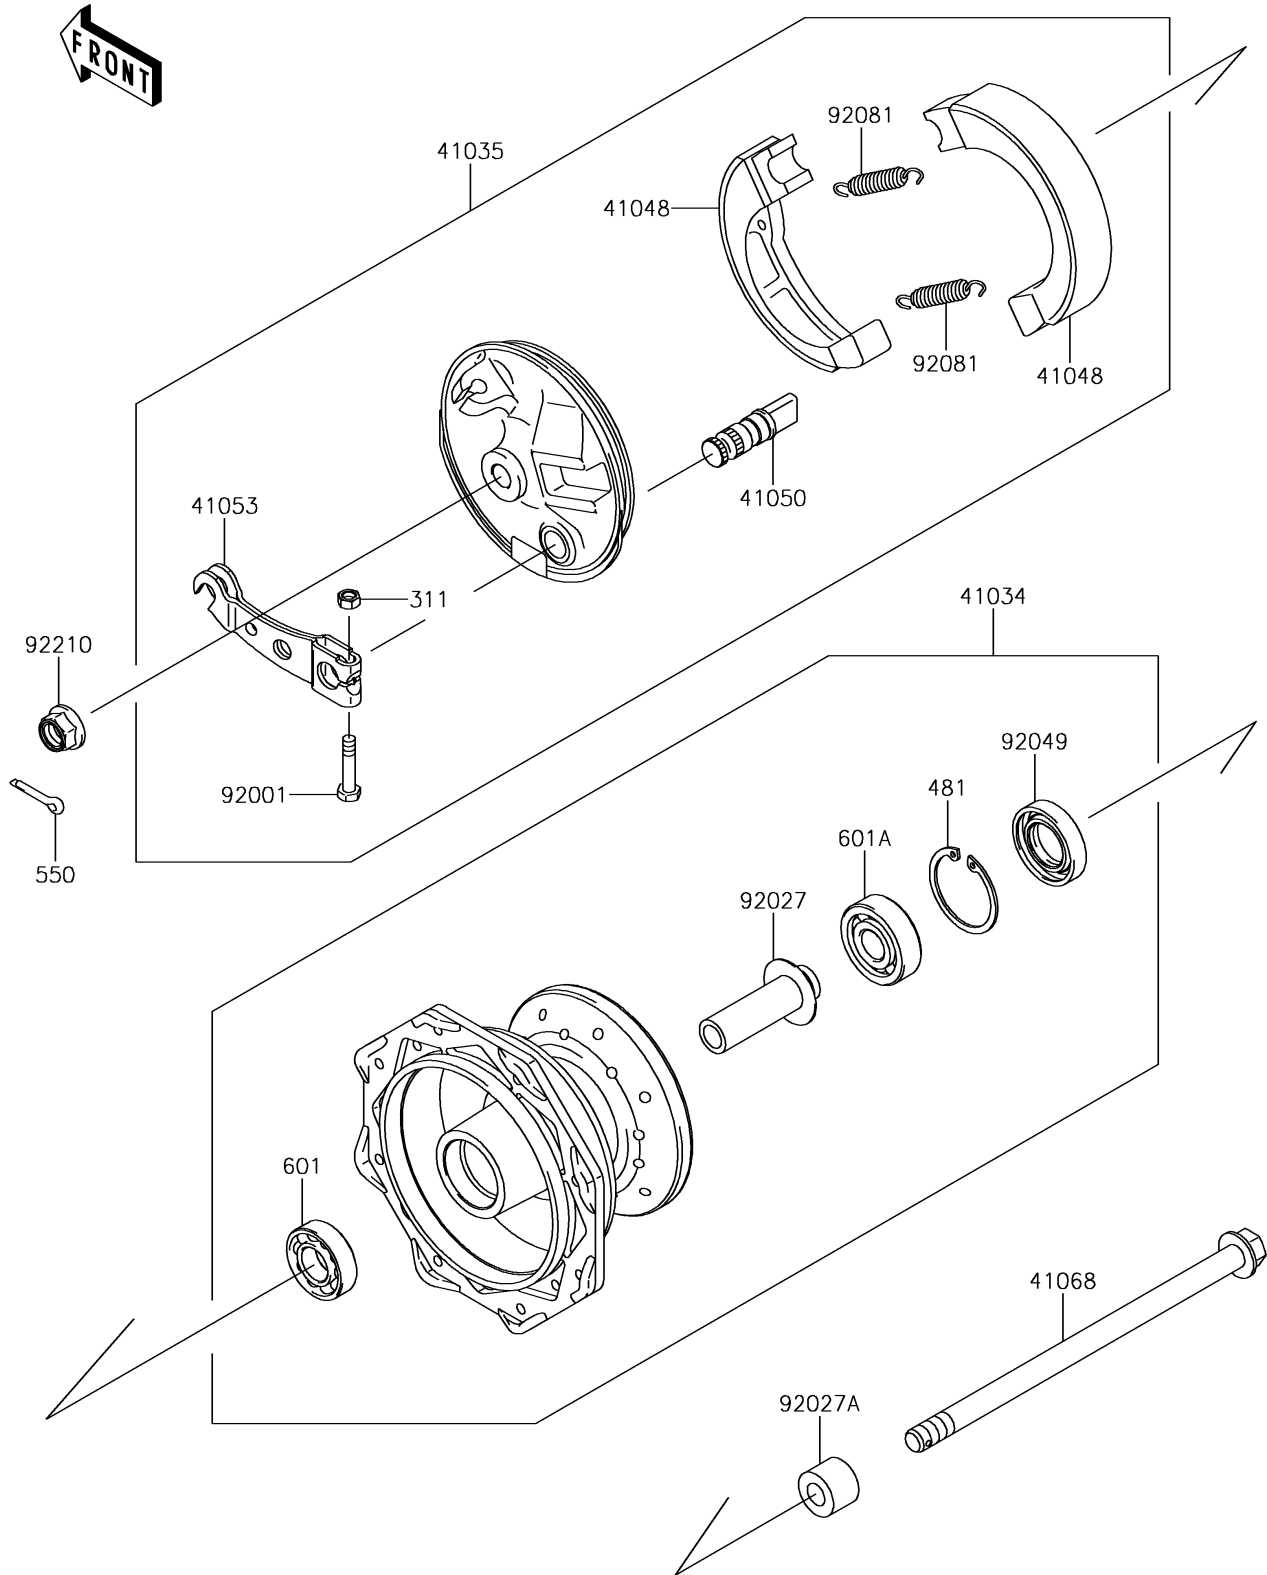

2015 KLX® 110 PARTS DIAGRAM

Front Hub

F2230

2015 KLX® 110 PARTS LIST

Front Hub

ITEM NAME	PART NUMBER	QUANTITY
NUT-HEX (Ref # 311)	311BA0500	1
DRUM-ASSY,FRONT BRAKE (Ref # 41034)	41034-1343	1
PANEL-ASSY-BRAKE,FR (Ref # 41035)	41035-1543	1
SHOE-BRAKE (Ref # 41048)	41048-1083	1
CAM-BRAKE (Ref # 41050)	41050-1031	1
LEVER-BRAKE CAM,FR (Ref # 41053)	41053-1027	1
AXLE,FR (Ref # 41068)	41068-0015	1
CIRCLIP-TYPE-C,35MM (Ref # 481)	481J3500	1
PIN-COTTER,2.5X20 (Ref # 550)	550S2520	1
BEARING-BALL,#6200UUC3 (Ref # 601)	601B6200UU	1
BEARING-BALL,#6300UUC3 (Ref # 601A)	601B6300UU	1
BOLT,5X25 (Ref # 92001)	92001-1695	1
COLLAR,FRONT DRUM,L=54 (Ref # 92027)	92027-1470	1
COLLAR,FRONT AXLE,L=14.5 (Ref # 92027A)	92027-1472	1
SEAL-OIL,DD20X35X7 (Ref # 92049)	92049-0052	1
SPRING,BRAKE SHOE (Ref # 92081)	92081-1564	1
NUT,LOCK,FLANGED,10MM (Ref # 92210)	92210-0276	1