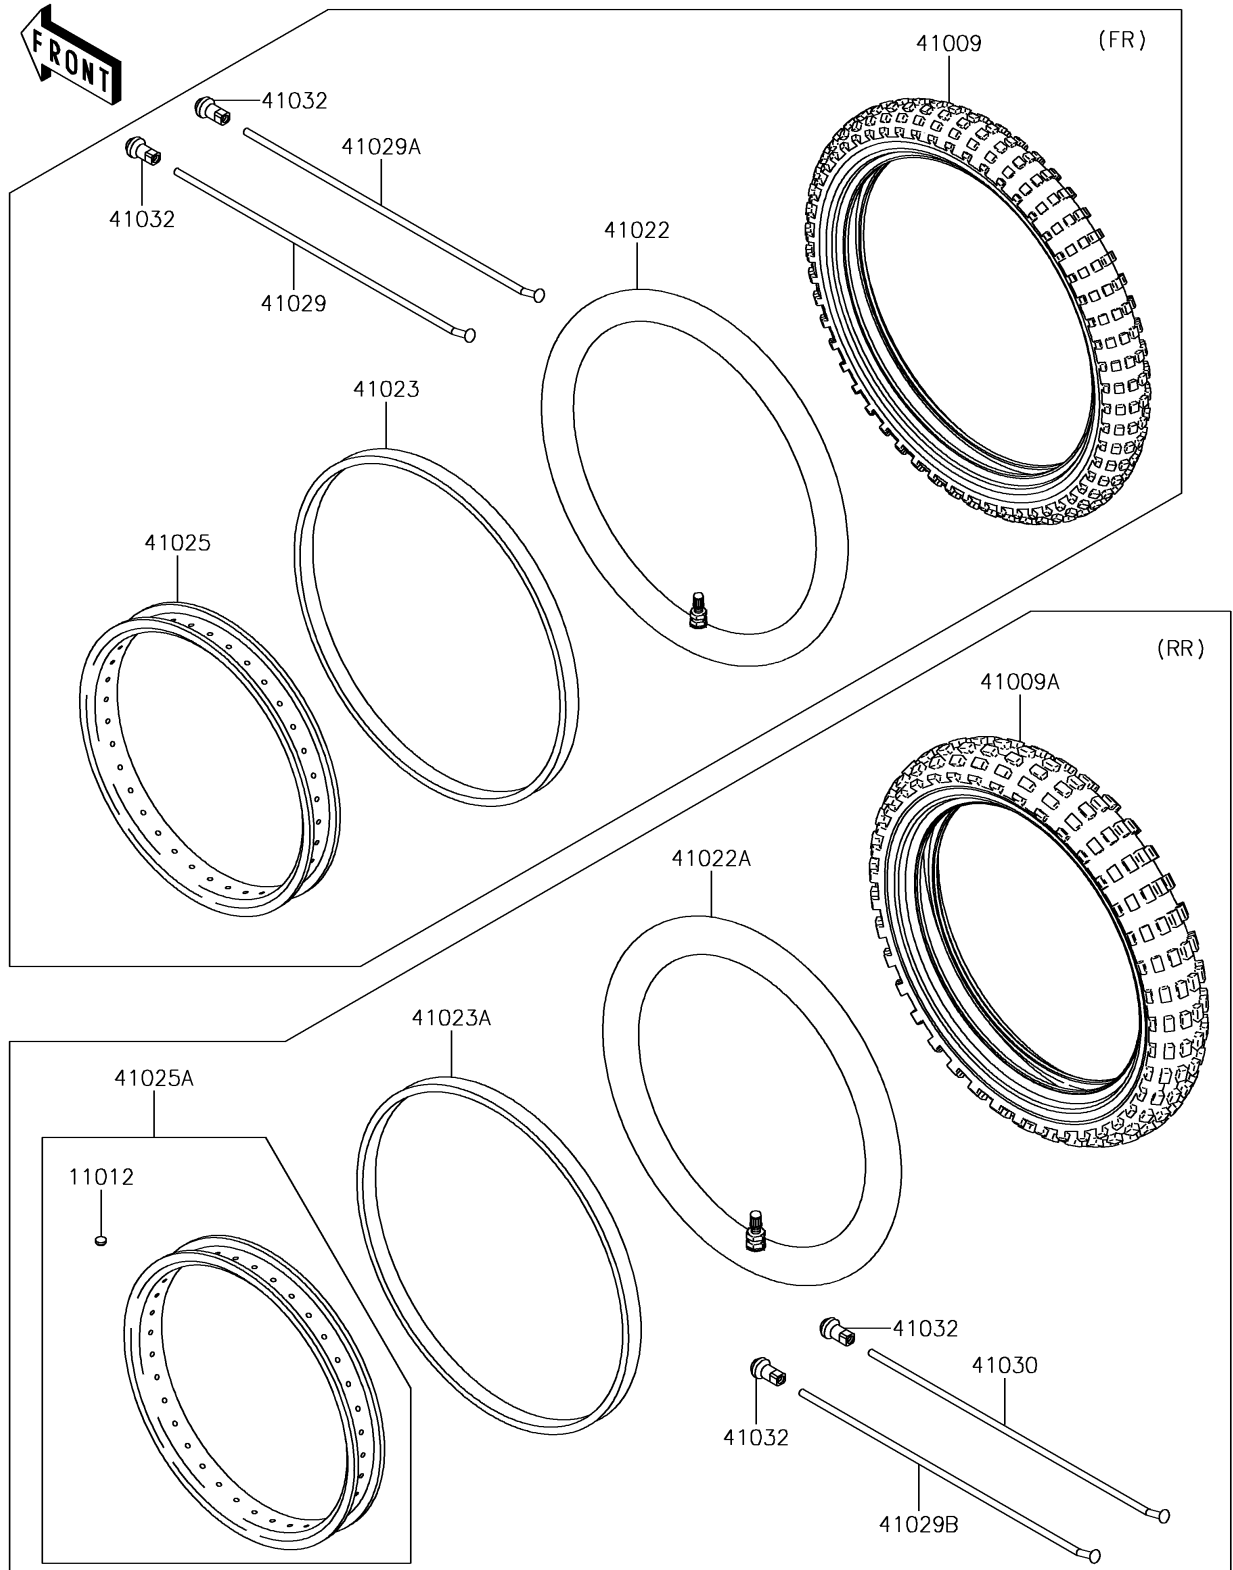

2015 KLX® 110 PARTS DIAGRAM

Wheels/Tires

F2210

2015 KLX®110 PARTS LIST

Wheels/Tires

| ITEM NAME | PART NUMBER | QUANTITY |
|--|-------------|----------|
| CAP,BEAD STOPPER (Ref # 11012) | 11012-1916 | 1 |
| TIRE,FR,2.50-14 4PR,GS-45F(IRC) (Ref # 41009) | 41009-0231 | 1 |
| TIRE,RR,3.00-12 4PR,GS-45F(IRC) (Ref # 41009A) | 41009-0232 | 1 |
| TUBE-TIRE,FR,2.50-14(IRC) (Ref # 41022) | 41022-0037 | 1 |
| TUBE-TIRE,RR,3.00-12(IRC) (Ref # 41022A) | 41022-0038 | 1 |
| BAND-RIM,FR,2.50-14(IRC) (Ref # 41023) | 41023-0021 | 1 |
| BAND-RIM,RR,3.00-12(IRC) (Ref # 41023A) | 41023-0022 | 1 |
| RIM,FR,1.40X14 (Ref # 41025) | 41025-0391 | 1 |
| RIM,RR,1.60X12 (Ref # 41025A) | 41025-0393 | 1 |
| SPOKE-INNER,FR,144MMX118D (Ref # 41029) | 41029-1067 | 1 |
| SPOKE-INNER,FR,133.5MMX97D (Ref # 41029A) | 41029-1068 | 1 |
| SPOKE-INNER,RR,98MMX105.5D (Ref # 41029B) | 41029-1329 | 1 |
| SPOKE-OUTER,RR,98MMX77.5D (Ref # 41030) | 41030-1182 | 1 |
| NIPPLE-SPOKE (Ref # 41032) | 41032-0009 | 1 |