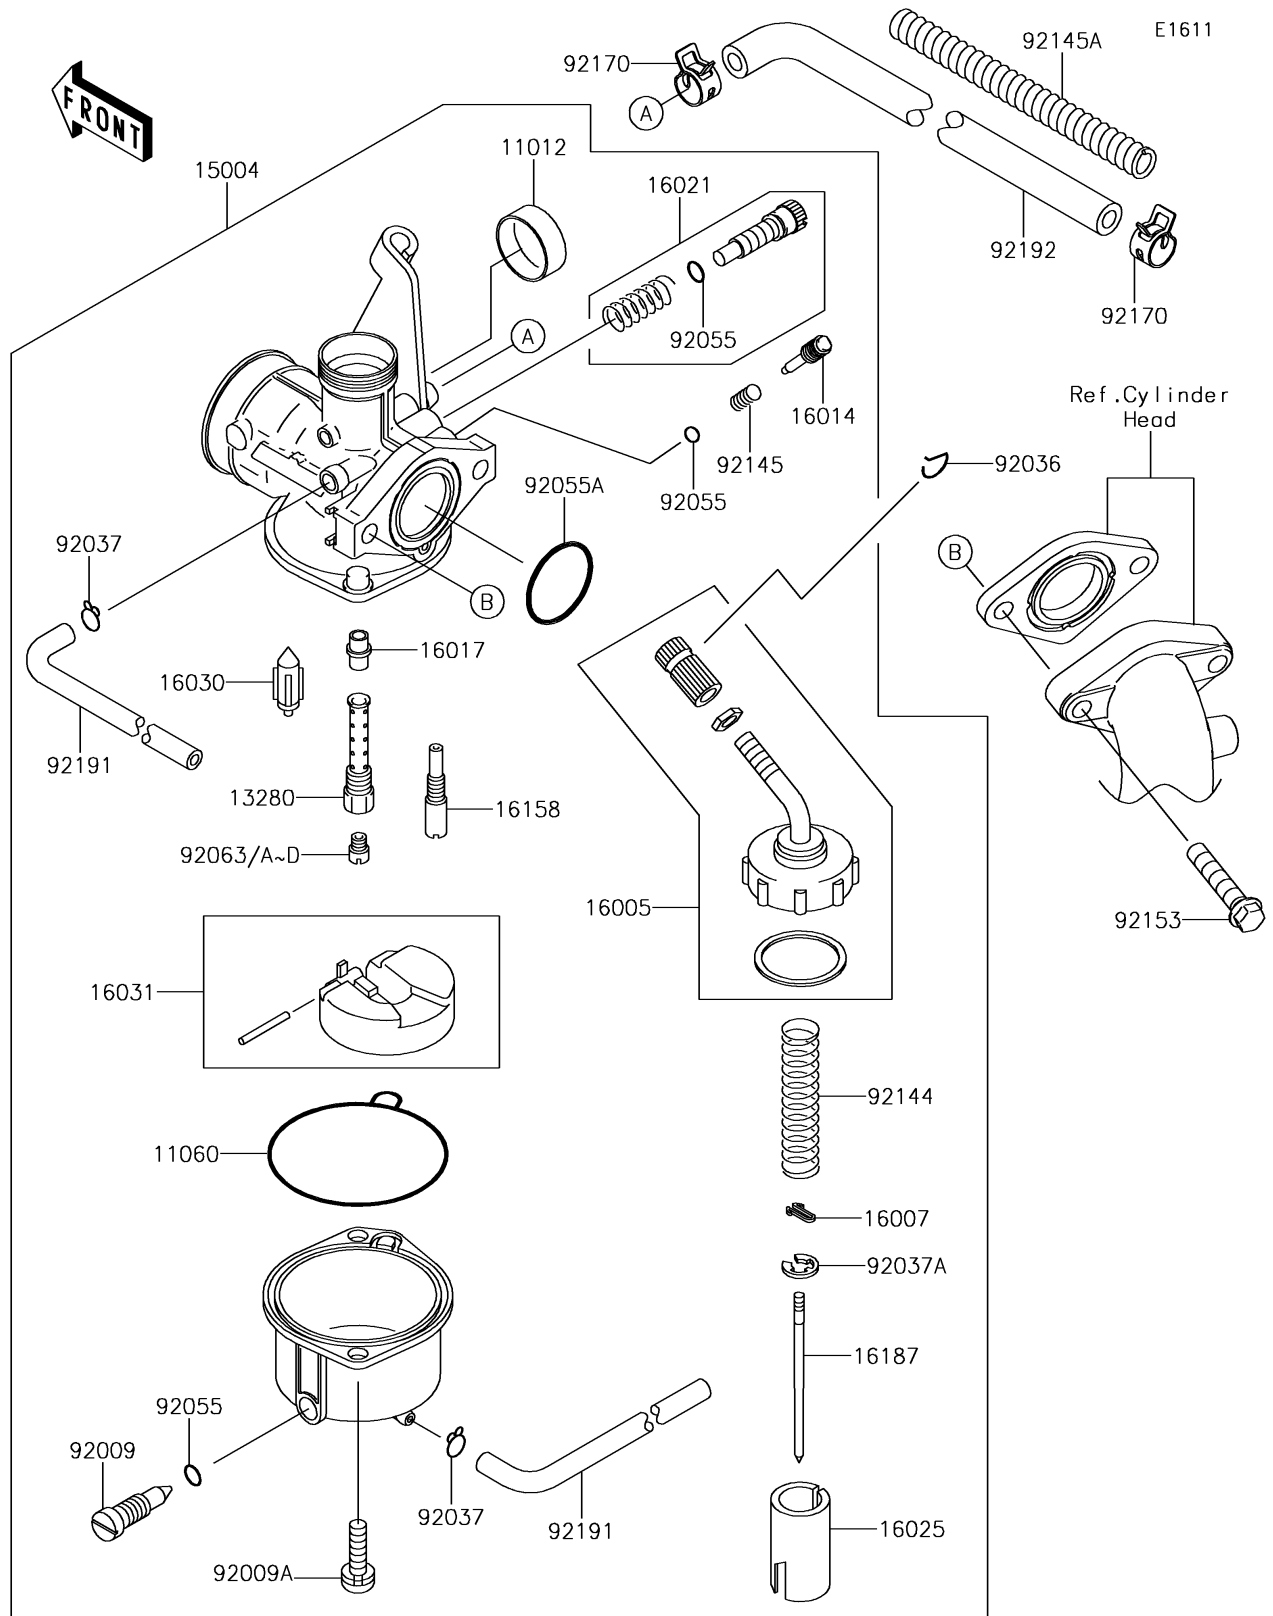

2015 KLX® 110 PARTS DIAGRAM

Carburetor

2015 KLX®110 PARTS LIST

Carburetor

ITEM NAME	PART NUMBER	QUANTITY
CAP,CHOKE (Ref # 11012)	11012-1940	1
GASKET,FLOAT CHAMBER (Ref # 11060)	11060-1700	1
HOLDER,NEEDLE JET (Ref # 13280)	13280-0359	1
CARBURETOR-ASSY,PB18 (Ref # 15004)	15004-0065	1
TOP-CHAMBER (Ref # 16005)	16005-1091	1
SEAT-SPRING (Ref # 16007)	16007-1103	1
SCREW-PILOT AIR (Ref # 16014)	16014-0011	1
JET-NEEDLE (Ref # 16017)	16017-1434	1
SCREW-THROTTLE STOP (Ref # 16021)	16021-1241	1
VALVE-THROTTLE,CA3.0 (Ref # 16025)	16025-1209	1
VALVE-FLOAT,FLOAT (Ref # 16030)	16030-0002	1
FLOAT (Ref # 16031)	16031-1088	1
JET-SLOW,#40 (Ref # 16158)	16158-0005	1
NEEDLE-JET,NCFA (Ref # 16187)	16187-1228	1
SCREW,DRAIN (Ref # 92009)	92009-1057	1
SCREW (Ref # 92009A)	92009-1750	1
RING-SNAP (Ref # 92036)	92036-018	1
CLAMP,TUBE (Ref # 92037)	92037-1142	1
CLAMP,JET NEEDLE (Ref # 92037A)	92037-1401	1
RING-O (Ref # 92055)	92055-1053	1
RING-O (Ref # 92055A)	92055-1541	1
JET-MAIN,#78 (Ref # 92063)	92063-1393	1
JET-MAIN,#72 (Ref # 92063A)	92063-1394	1
JET-MAIN,#75 (Ref # 92063B)	92063-1395	1
JET-MAIN,#80 (Ref # 92063C)	92063-1396	1
JET-MAIN,#82 (Ref # 92063D)	92063-1397	1
SPRING,THROTTLE (Ref # 92144)	92144-1875	1
SPRING (Ref # 92145)	92145-0004	1
SPRING,HOSE PROTECTOR (Ref # 92145A)	92145-1481	1

2015 KLX®110 PARTS LIST

Carburetor

ITEM NAME	PART NUMBER	QUANTITY
BOLT,FLANGED-SMALL,6X28 (Ref # 92153)	92153-1309	1
CLAMP (Ref # 92170)	92170-1872	1
TUBE,3.5X6.5X418 (Ref # 92191)	92191-1735	1
TUBE,5.8X10.8X277 (Ref # 92192)	92192-0583	1