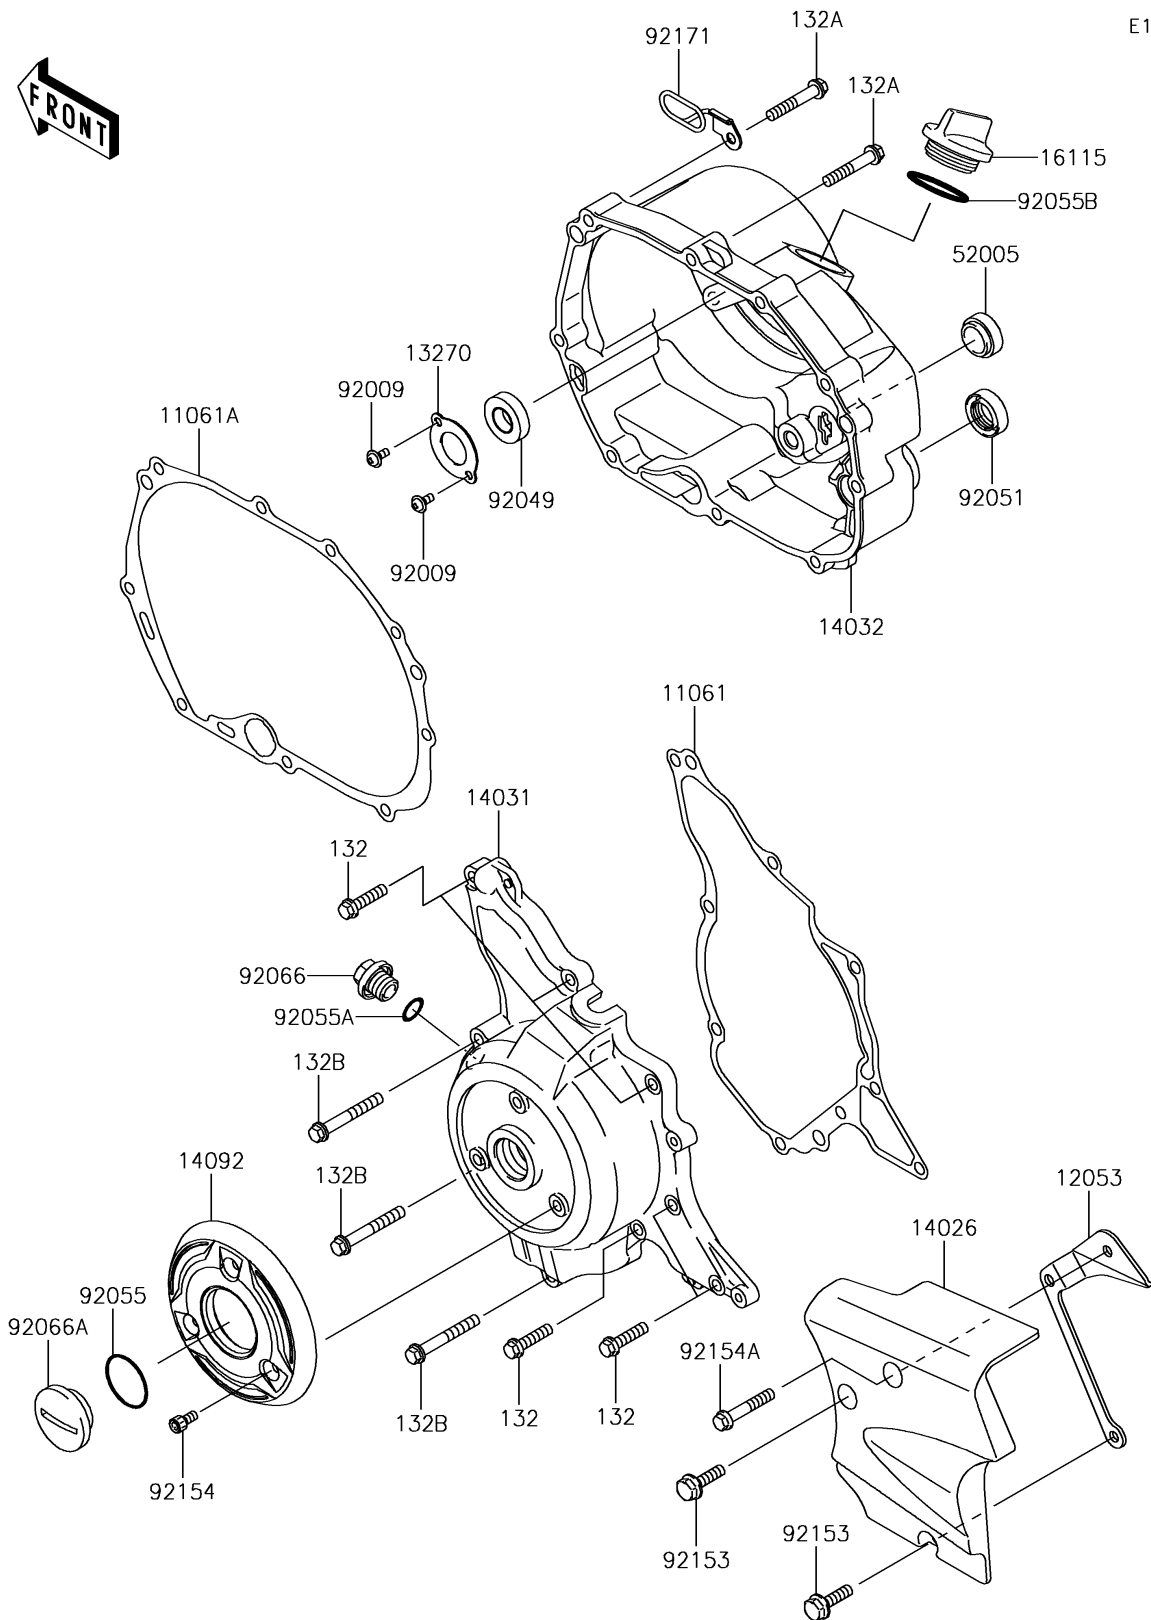

2015 KLX® 110 PARTS DIAGRAM

Engine Cover(s)

E1431

2015 KLX®110 PARTS LIST

Engine Cover(s)

ITEM NAME	PART NUMBER	QUANTITY
GASKET,GENERATOR COVER (Ref # 11061)	11061-0257	1
GASKET,CLUTCH COVER (Ref # 11061A)	11061-0426	1
GUIDE-CHAIN (Ref # 12053)	12053-0164	1
BOLT-FLANGED-SMALL,6X25 (Ref # 132)	132BD0625	1
PLATE (Ref # 13270)	13270-1800	1
BOLT-FLANGED-SMALL,6X35 (Ref # 132A)	132BD0635	1
BOLT-FLANGED-SMALL,6X45 (Ref # 132B)	132BD0645	1
COVER-CHAIN (Ref # 14026)	14026-0070	1
COVER-GENERATOR,SILVER (Ref # 14031)	14031-0119-GS	1
COVER-CLUTCH (Ref # 14032)	14032-0129	1
COVER (Ref # 14092)	14092-0029	1
CAP-OIL FILLER (Ref # 16115)	16115-1068	1
GAUGE,OIL LEVEL (Ref # 52005)	52005-0019	1
SCREW (Ref # 92009)	92009-1745	1
SEAL-OIL,S 12 28 7 HS (Ref # 92049)	92049-0051	1
SEAL-OIL,TB16267 (Ref # 92051)	92051-003	1
RING-O,25.7X2.4 (Ref # 92055)	92055-0154	1
RING-O,14.8X2.4 (Ref # 92055A)	92055-0194	1
RING-O,31.5X2.6 (Ref # 92055B)	92055-049	1
PLUG,14X10 (Ref # 92066)	92066-0724	1
PLUG,GENERATOR COVER CAP (Ref # 92066A)	92066-1565	1
BOLT,6X20 (Ref # 92153)	92153-1184	1
BOLT,SOCKET,5X10 (Ref # 92154)	92154-0789	1
BOLT,FLANGED,6X35 (Ref # 92154A)	92154-1297	1
CLAMP,DRAIN TUBE (Ref # 92171)	92171-1124	1