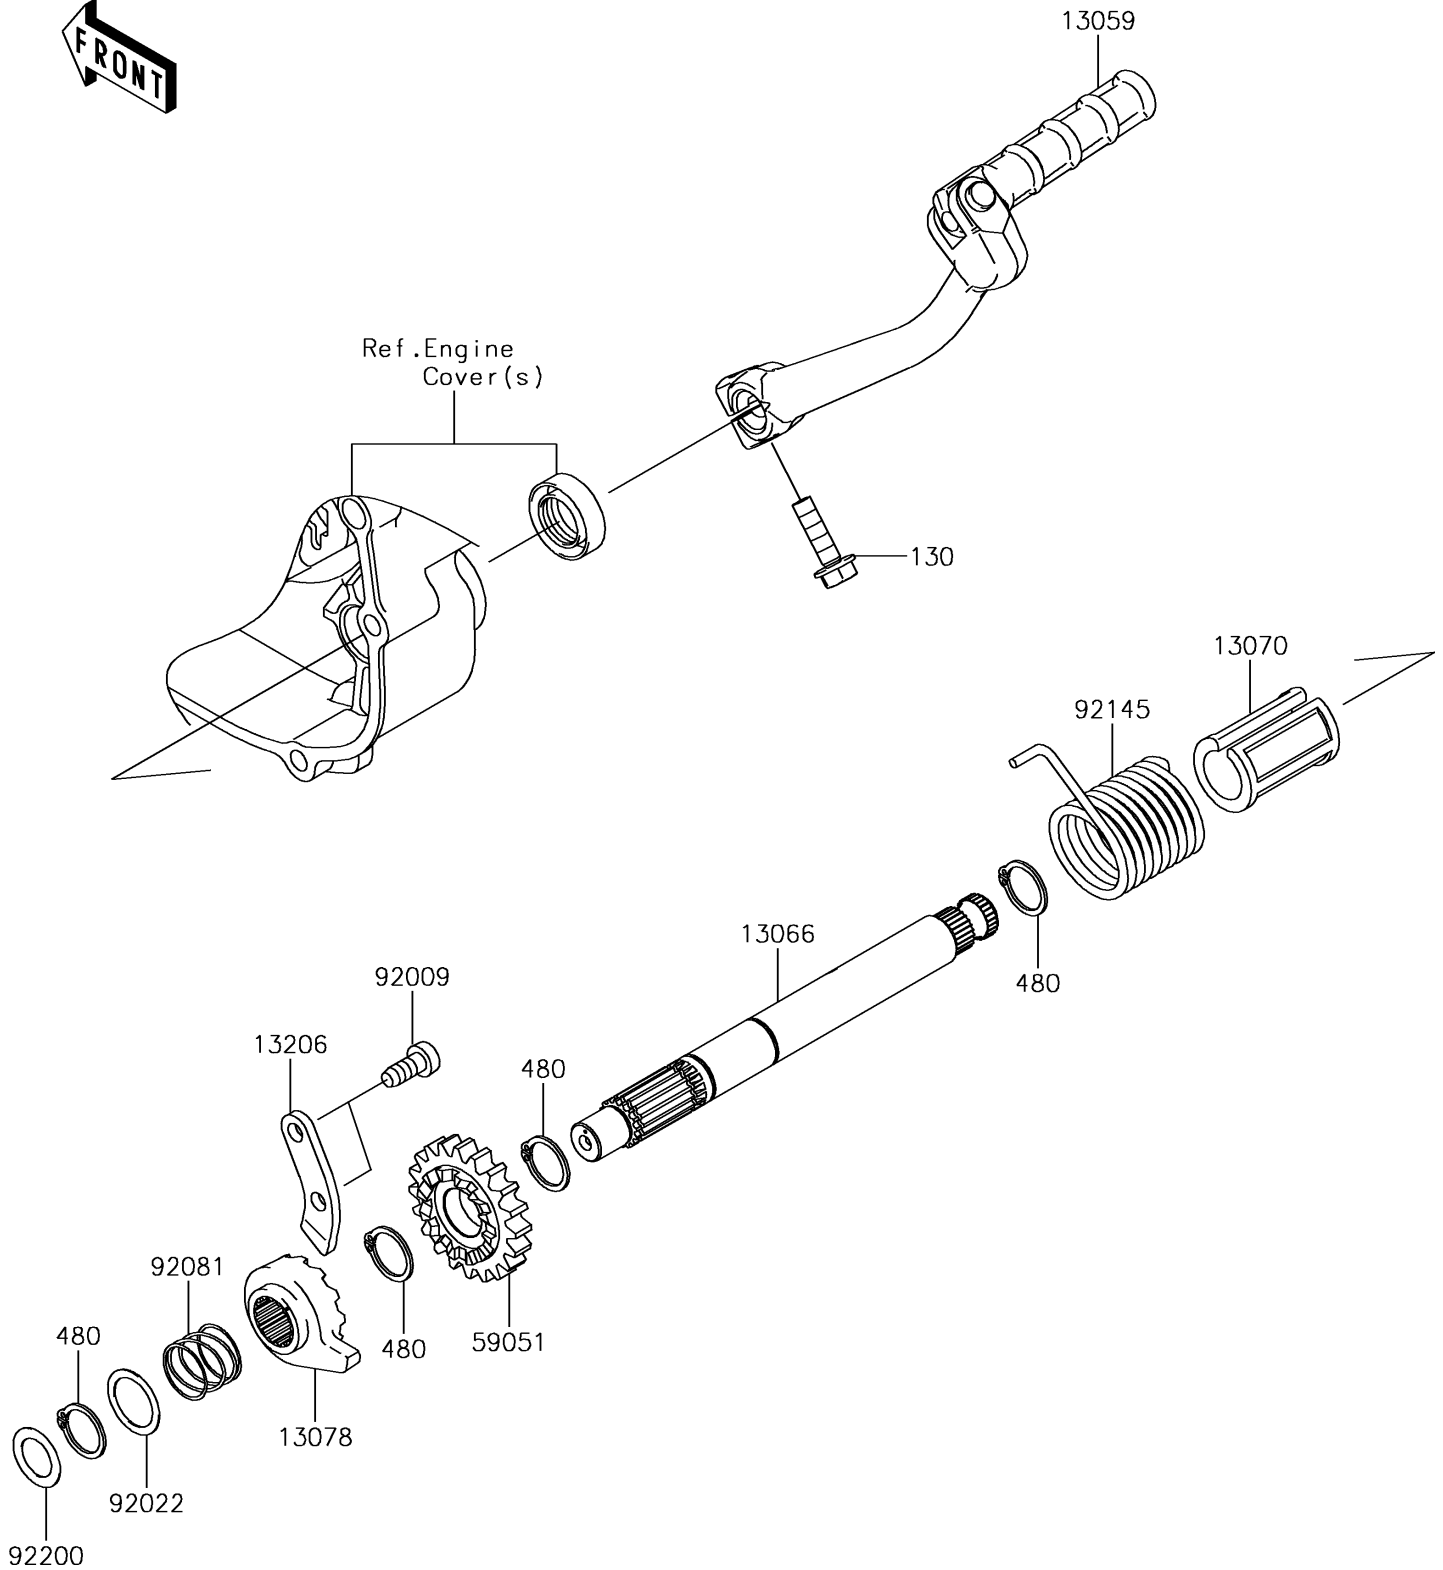

## 2015 KLX® 110 PARTS DIAGRAM

Kickstarter Mechanism

E1340

## 2015 KLX® 110 PARTS LIST

Kickstarter Mechanism

ITEM NAME	PART NUMBER	QUANTITY
BOLT-FLANGED,6X22 (Ref # 130)	130CA0622	1
LEVER-KICK (Ref # 13059)	13059-0046	1
SHAFT-KICK (Ref # 13066)	13066-0062	1
GUIDE,KICK SHAFT (Ref # 13070)	13070-1035	1
RATCHET (Ref # 13078)	13078-0557	1
GUIDE-KICK (Ref # 13206)	13206-1006	1
CIRCLIP-TYPE-C,16MM (Ref # 480)	480J1600	1
GEAR-SPUR (Ref # 59051)	59051-0715	1
SCREW,TAPPING (Ref # 92009)	92009-1104	1
WASHER,16.8X22X0.5 (Ref # 92022)	92022-315	1
SPRING,RATCHET (Ref # 92081)	92081-122	1
SPRING,KICK STARTER (Ref # 92145)	92145-0626	1
WASHER,13.2X20X0.5 (Ref # 92200)	92200-0571	1