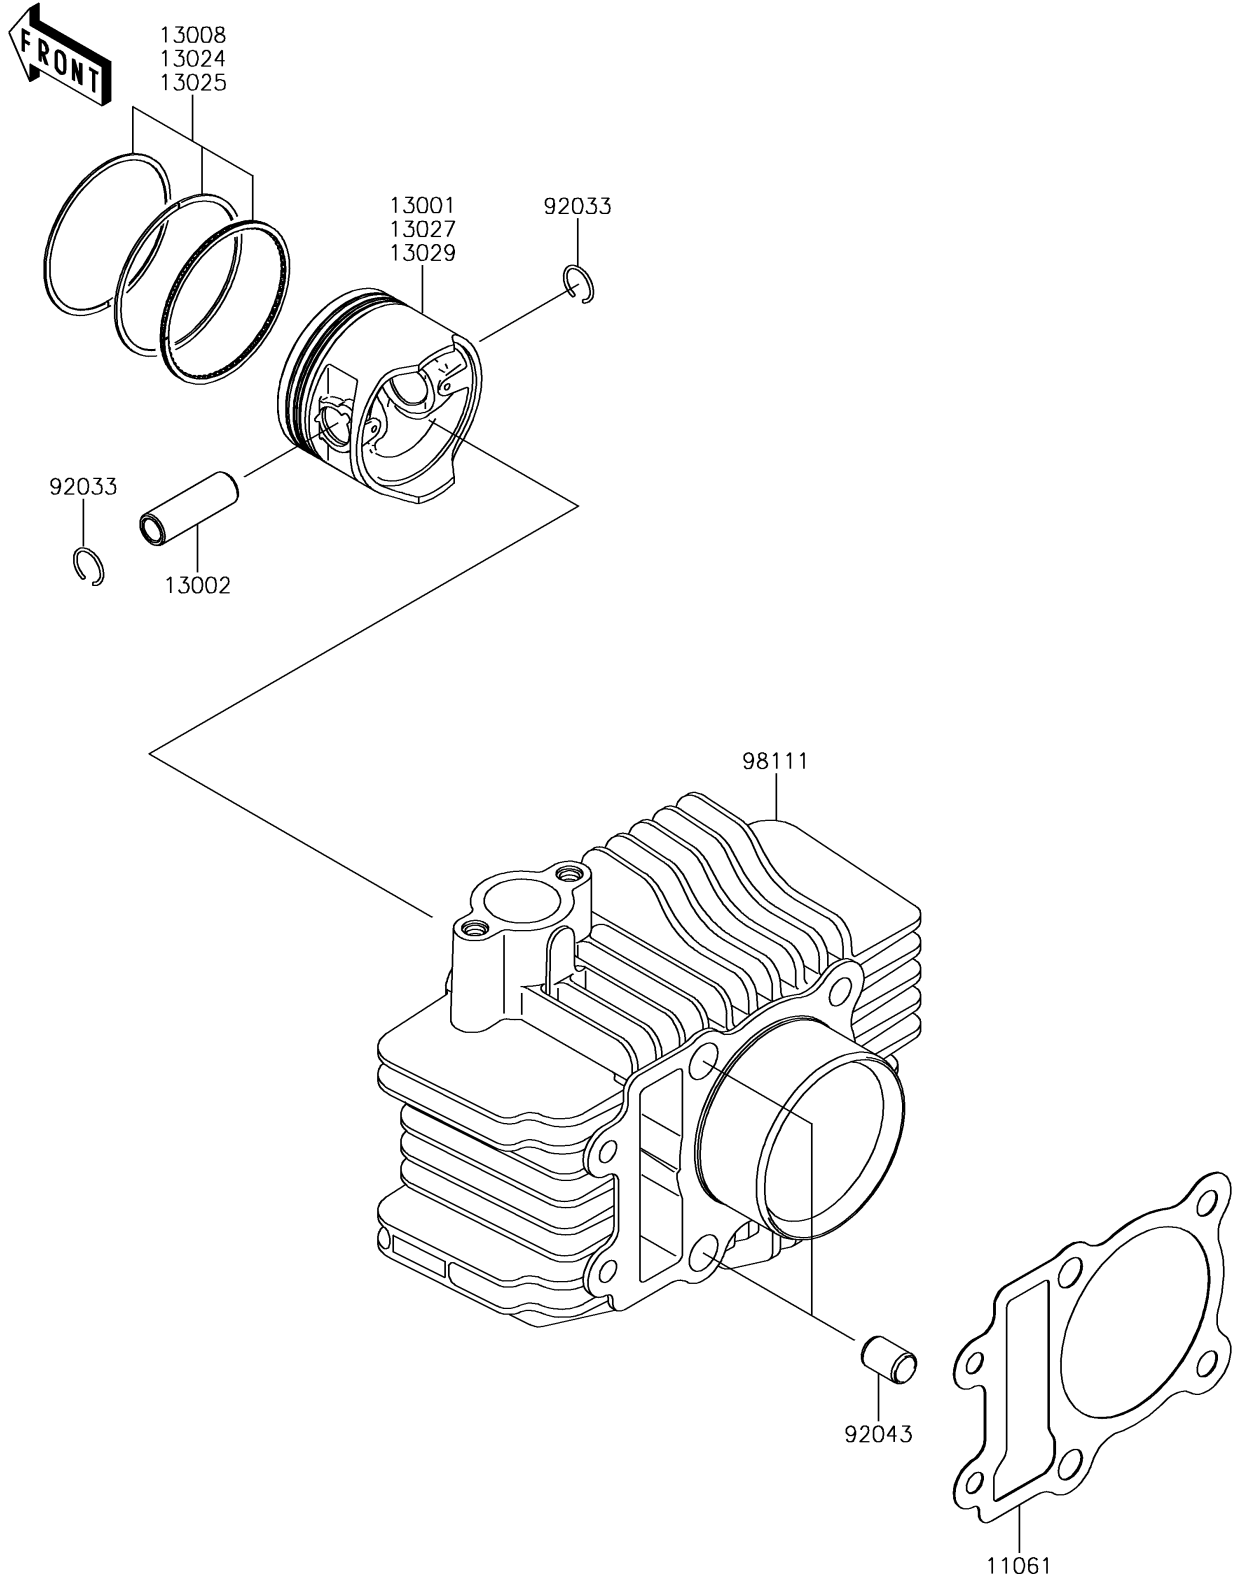

2015 KLX® 110 PARTS DIAGRAM

Cylinder/Piston(s)

E1120

2015 KLX®110 PARTS LIST

Cylinder/Piston(s)

ITEM NAME	PART NUMBER	QUANTITY
GASKET,CYLINDER BASE (Ref # 11061)	11061-0256	1
PISTON-ENGINE,STD (Ref # 13001)	13001-0118	1
PIN-PISTON (Ref # 13002)	13002-0031	1
RING-SET-PISTON (Ref # 13008)	13008-0011	1
RING-SET-PISTON LL,O/S 1.00 (Ref # 13024)	13024-0007	1
RING-SET-PISTON L,O/S 0.50 (Ref # 13025)	13025-0008	1
PISTON-ENGINE LL (Ref # 13027)	13027-0015	1
PISTON-ENGINE L (Ref # 13029)	13029-0020	1
RING-SNAP (Ref # 92033)	92033-1072	1
PIN,8.2X10X14 (Ref # 92043)	92043-0100	1
CYLINDER-COMP-ENGINE (Ref # 98111)	98111-0031	1