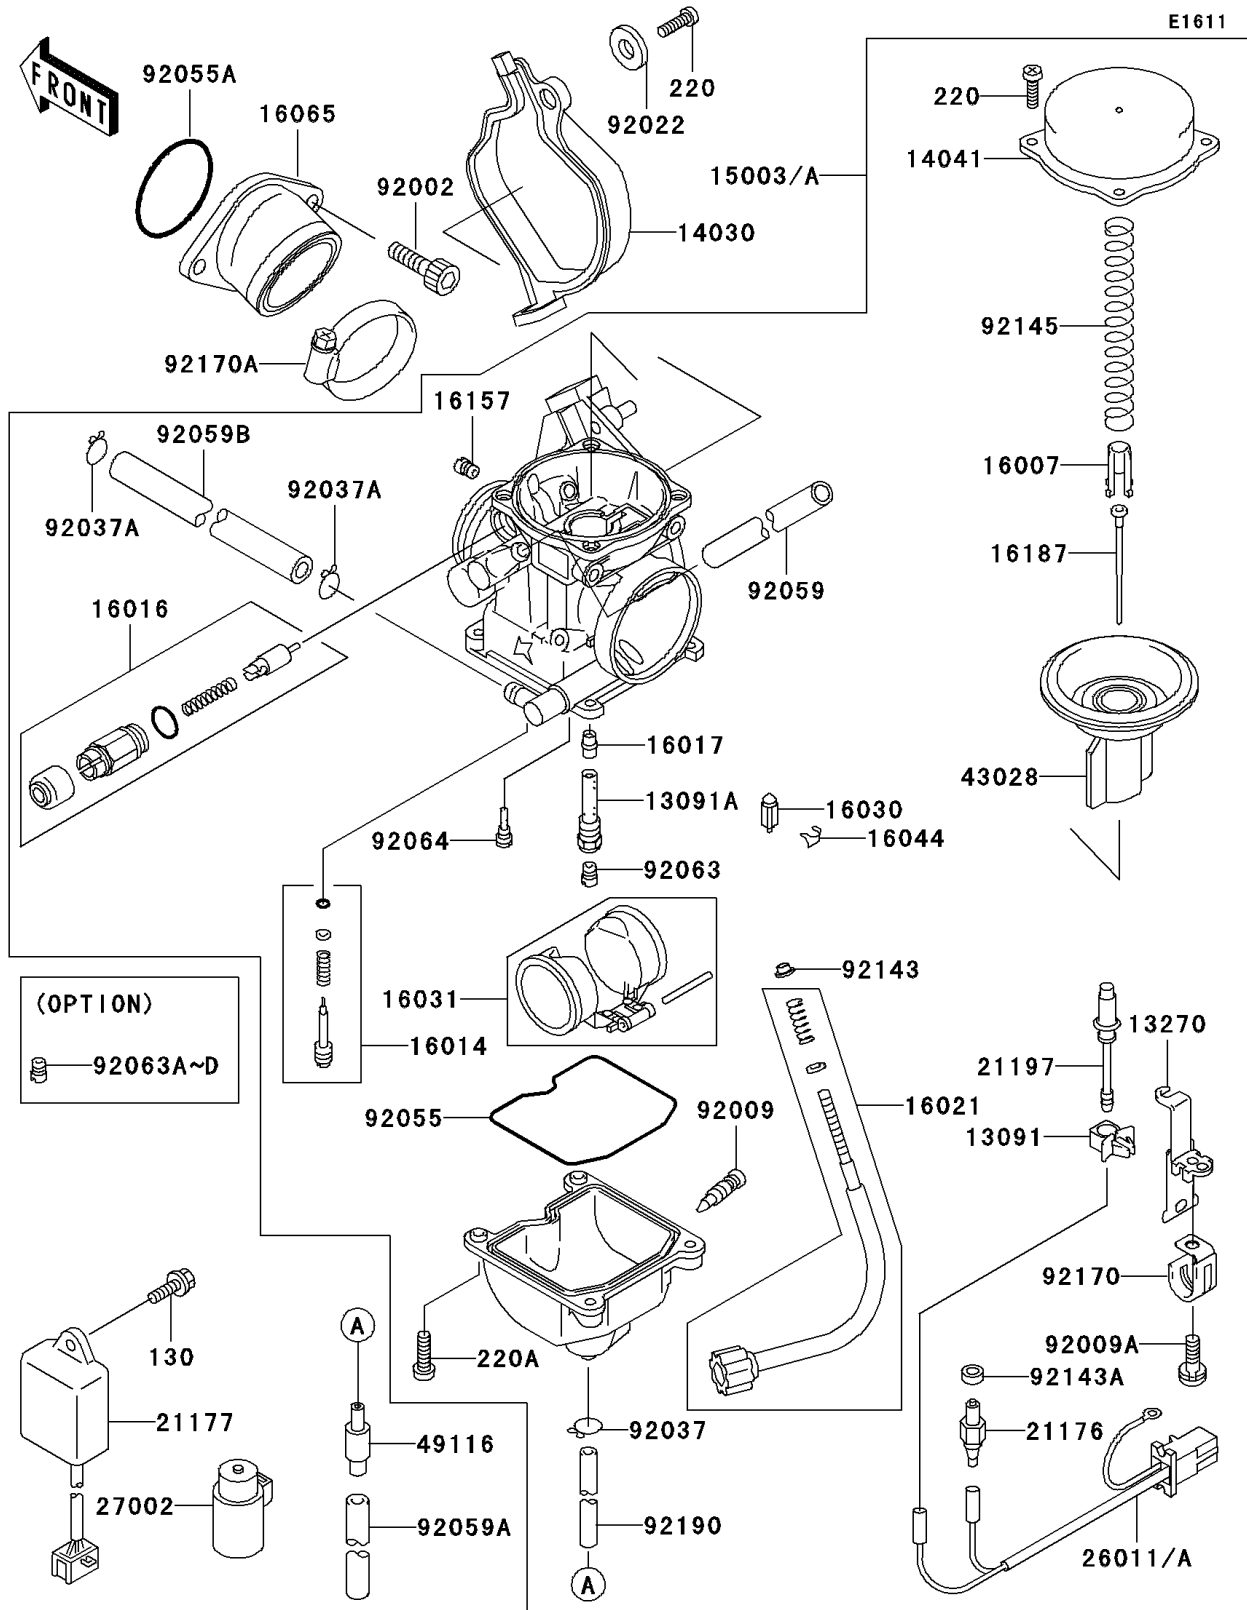

1999 Prairie® 300 PARTS DIAGRAM

Carburetor

1999 Prairie® 300 PARTS LIST

Carburetor

ITEM NAME	PART NUMBER	QUANTITY
HOLDER,HEATER (Ref # 13091)	13091-1866	1
HOLDER,NEEDLE JET (Ref # 13091A)	13091-1914	1
PLATE,HEATER STAY (Ref # 13270)	13270-1145	1
COVER-CARBURETOR (Ref # 14030)	14030-1054	1
TOP-CHAMBER,MIXING,INSIDE (Ref # 14041)	14041-1077	1
CARBURETOR-ASSY (Ref # 15003)	15003-1437	1
SEAT-SPRING,THROTTLE VALVE (Ref # 16007)	16007-1120	1
SCREW-PILOT AIR (Ref # 16014)	16014-1081	1
PLUNGER,STARTER (Ref # 16016)	16016-1101	1
JET-NEEDLE,#6 (Ref # 16017)	16017-1394	1
SCREW-THROTTLE STOP (Ref # 16021)	16021-1213	1
VALVE-FLOAT (Ref # 16030)	16030-1007	1
FLOAT (Ref # 16031)	16031-1077	1
CLAMP,FLOAT VALVE (Ref # 16044)	16044-007	1
HOLDER-CARBURETOR (Ref # 16065)	16065-1355	1
JET-STARTER,#75 (Ref # 16157)	16157-1066	1
NEEDLE-JET,N4YP (Ref # 16187)	16187-1071	1
SENSOR (Ref # 21176)	21176-1069	1
CONTROLLER (Ref # 21177)	21177-1056	1
HEATER (Ref # 21197)	21197-1003	1
WIRE-LEAD (Ref # 26011)	26011-1697	1
RELAY-ASSY (Ref # 27002)	27002-1095	1
DIAPHRAGM,VALVE (Ref # 43028)	43028-1080	1
VALVE-ASSY (Ref # 49116)	49116-1126	1
BOLT,6X16 (Ref # 92002)	92002-1143	1
SCREW,DRAIN,6X0.75 (Ref # 92009)	92009-1551	1
SCREW (Ref # 92009A)	92009-1706	1
WASHER,5.2X13X1 (Ref # 92022)	92022-1380	1
CLAMP,TUBE (Ref # 92037)	92037-1201	1