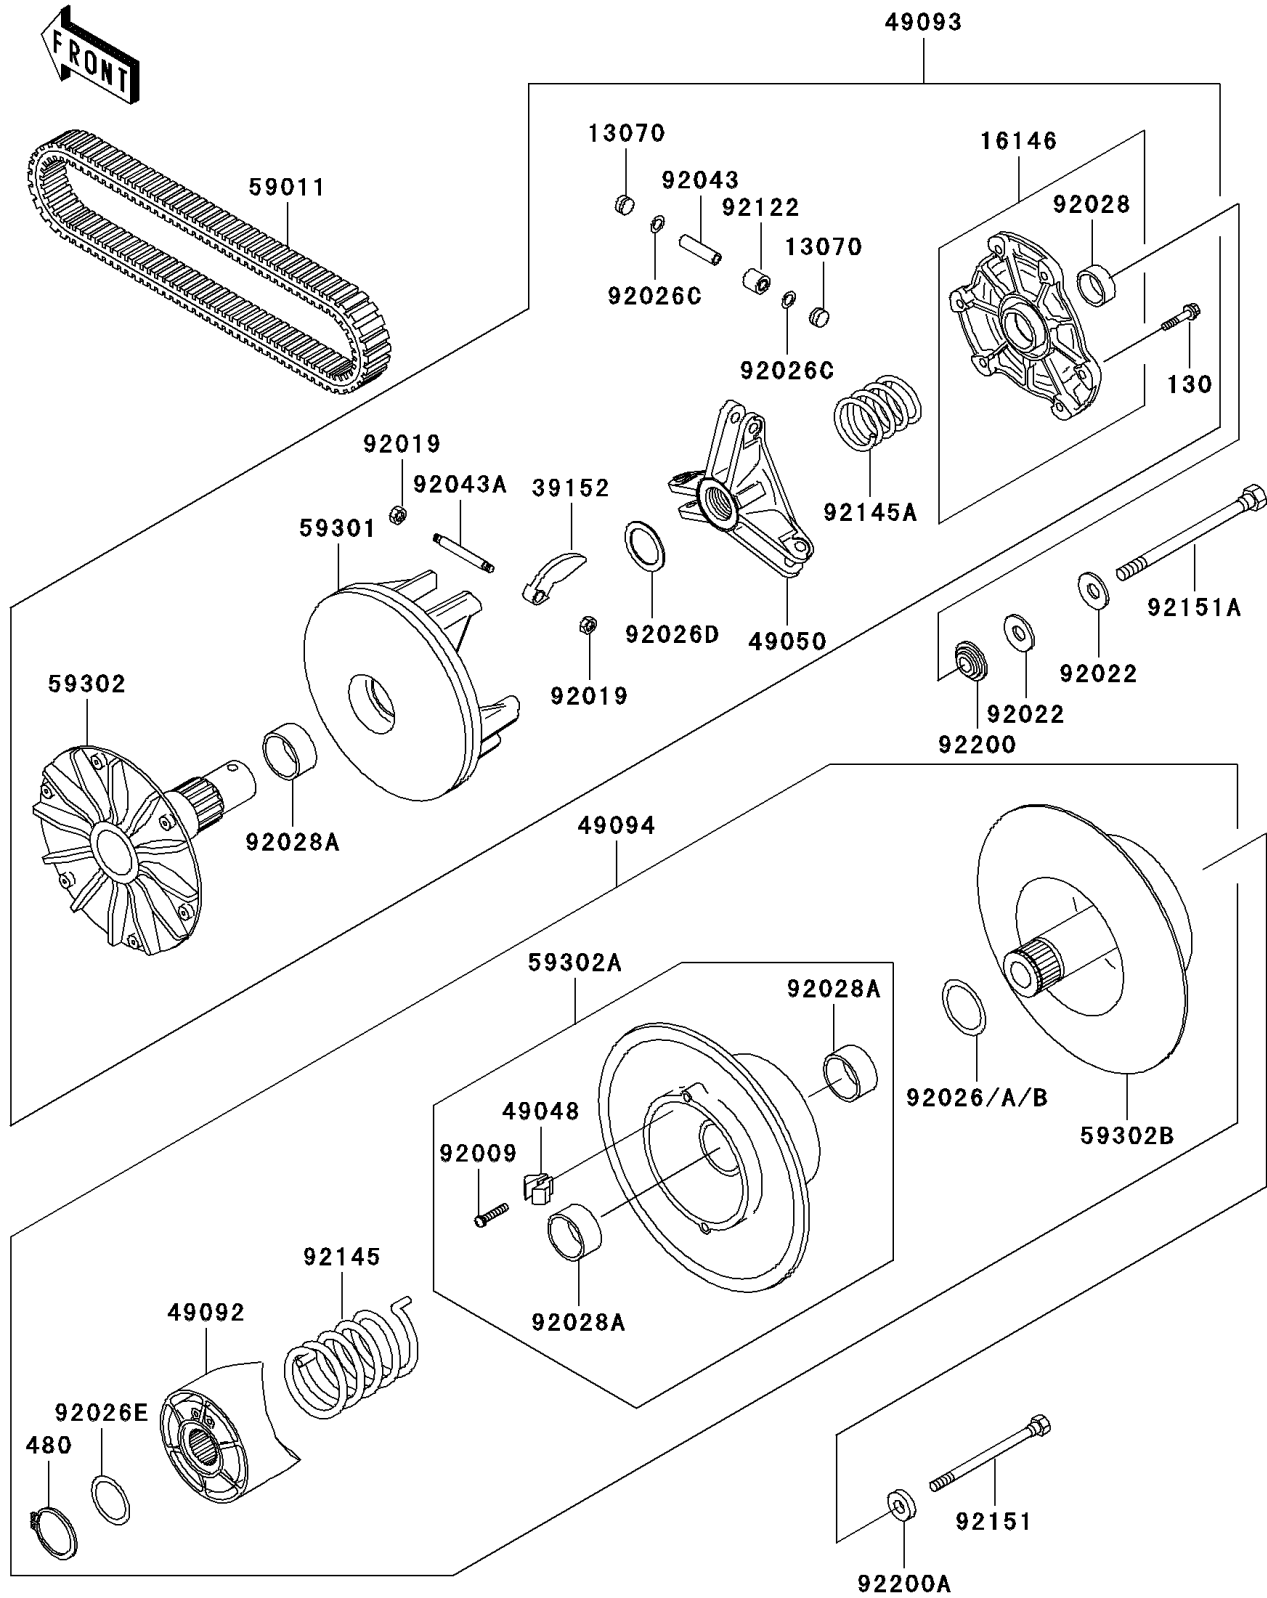

## 1999 Prairie® 300 PARTS DIAGRAM

Drive Converter

E1391

## 1999 Prairie® 300 PARTS LIST

Drive Converter

ITEM NAME	PART NUMBER	QUANTITY
BOLT-FLANGED,6X30 (Ref # 130)	130P0630	1
CIRCLIP (Ref # 480)	480J3400	1
GUIDE (Ref # 13070)	13070-1330	1
COVER-ASSY (Ref # 16146)	16146-1194	1
WEIGHT-RAMP (Ref # 39152)	39152-1061	1
SHOE (Ref # 49048)	49048-1060	1
SPIDER (Ref # 49050)	49050-1064	1
RAMP (Ref # 49092)	49092-1063	1
CONVERTER-ASSY-DRIVE (Ref # 49093)	49093-1059	1
CONVERTER-ASSY-DRIVEN (Ref # 49094)	49094-1058	1
BELT (Ref # 59011)	59011-1065	1
SHEAVE-MOVABLE (Ref # 59301)	59301-1060	1
SHEAVE-COMP,FIXED (Ref # 59302)	59302-1070	1
SHEAVE-COMP,MOVABLE (Ref # 59302A)	59302-1072	1
SHEAVE-COMP,FIXED (Ref # 59302B)	59302-1073	1
SCREW,SHOE (Ref # 92009)	92009-1849	1
NUT,LOCK,6MM (Ref # 92019)	92019-008	1
WASHER,SPECIAL CONICAL (Ref # 92022)	92022-1901	1
SPACER,39X50X0.50 (Ref # 92026)	92026-1507	1
SPACER,39X50X0.60 (Ref # 92026A)	92026-1508	1
SPACER,39X50X0.80 (Ref # 92026B)	92026-1510	1
SPACER (Ref # 92026C)	92026-1512	1
SPACER,32.3X44.3X1.60 (Ref # 92026D)	92026-1520	1
SPACER,34X44X0.80 (Ref # 92026E)	92026-1521	1
BUSHING (Ref # 92028)	92028-1861	1
BUSHING (Ref # 92028A)	92028-1864	1
PIN (Ref # 92043)	92043-1572	1
PIN (Ref # 92043A)	92043-1573	1
ROLLER (Ref # 92122)	92122-1202	1

## 1999 Prairie® 300 PARTS LIST

Drive Converter

ITEM NAME	PART NUMBER	QUANTITY
SPRING, CONVERTER DRIVEN (Ref # 92145)	92145-1129	1
SPRING, CONVERTER DRIVE (Ref # 92145A)	92145-1187	1
BOLT, 10X95 (Ref # 92151)	92151-1315	1
BOLT, 12X165 (Ref # 92151A)	92151-1393	1
WASHER (Ref # 92200)	92200-1401	1
WASHER, 10.2X37X5.0 (Ref # 92200A)	92200-1402	1