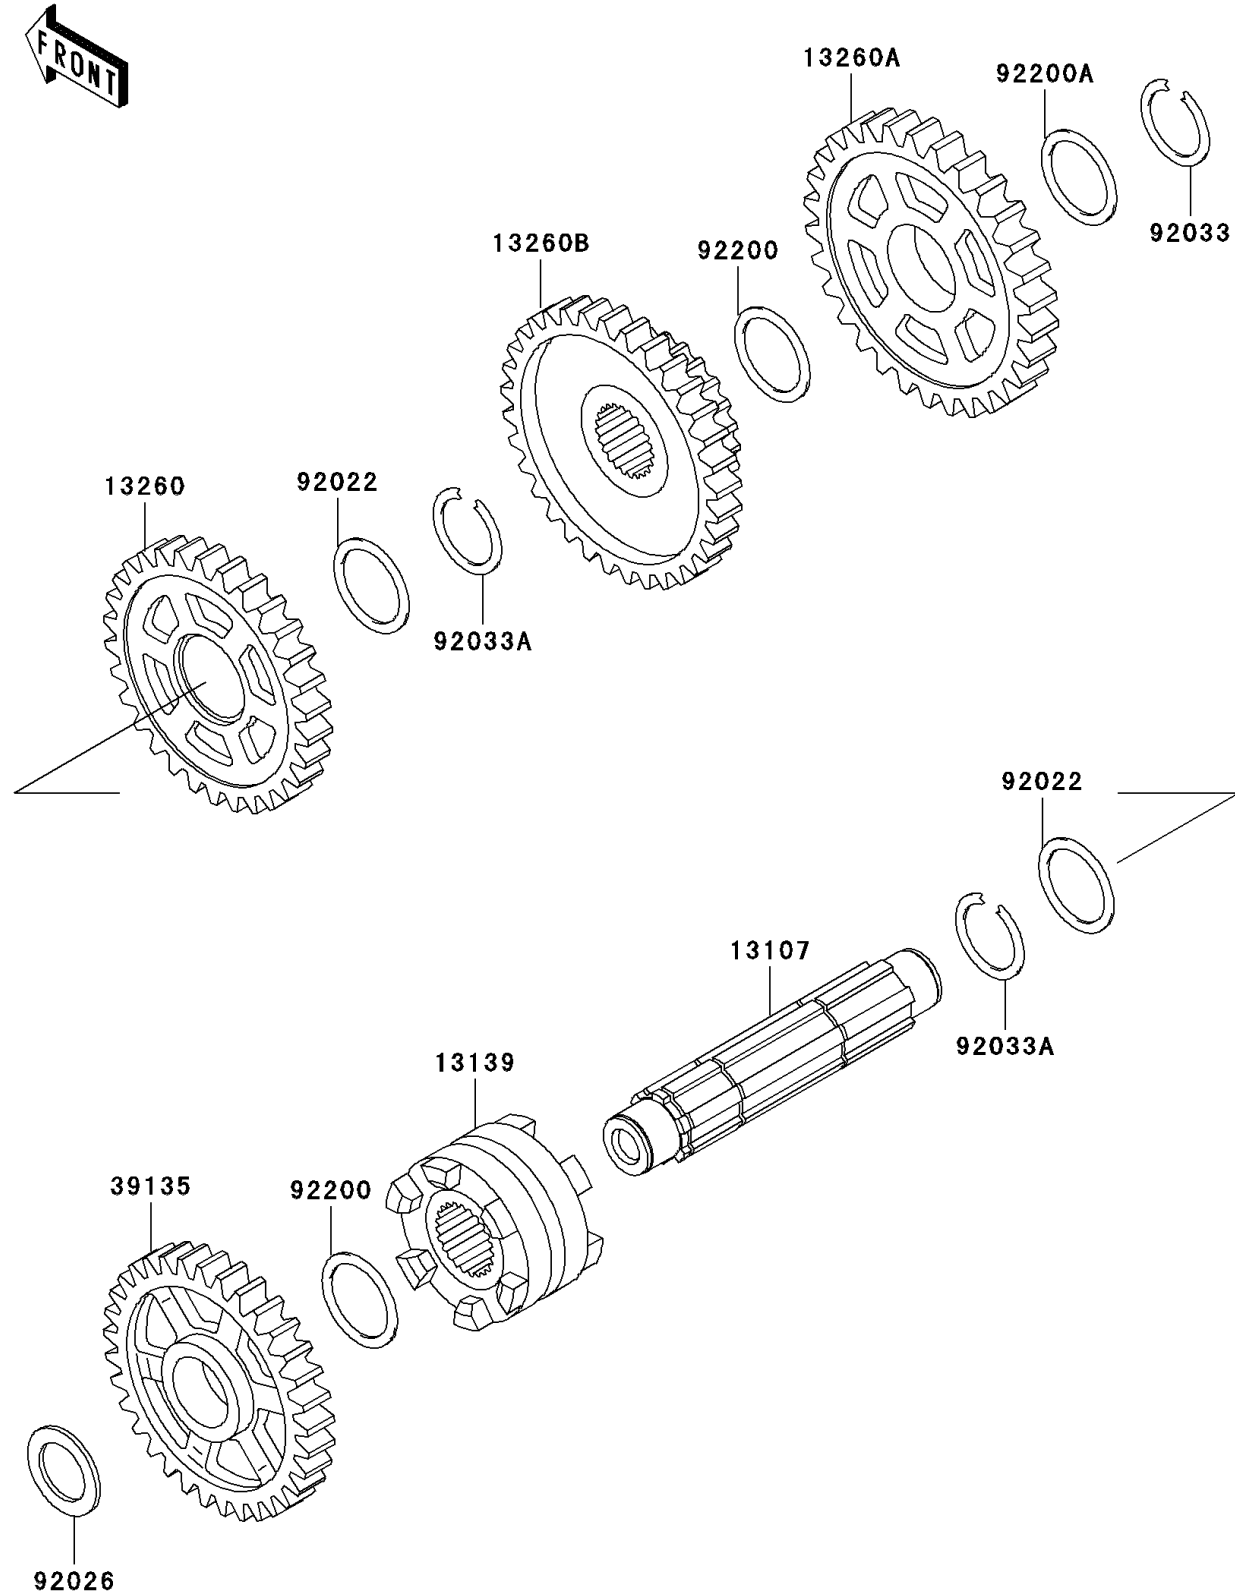

1999 Prairie® 300 PARTS DIAGRAM

Gear Change Drum/Shift Fork(s)

E1362

1999 Prairie® 300 PARTS LIST

Gear Change Drum/Shift Fork(s)

ITEM NAME	PART NUMBER	QUANTITY
SHAFT,IDLER (Ref # 13107)	13107-1414	1
SHIFTER,FORWARD HI&REVERSE (Ref # 13139)	13139-1086	1
GEAR,FORWARD HIGH,43T (Ref # 13260)	13260-1766	1
GEAR,FORWARD LOW,48T (Ref # 13260A)	13260-1767	1
GEAR,IDLE SHAFT,36T (Ref # 13260B)	13260-1769	1
SPROCKET-DRIVEN,REVERSE,37T (Ref # 39135)	39135-1059	1
WASHER,28.1X34X1.0 (Ref # 92022)	92022-1731	1
SPACER,20.3X30X1.8 (Ref # 92026)	92026-1066	1
RING-SNAP,24MM (Ref # 92033)	92033-026	1
RING-SNAP,25.9X30.6X1.2 (Ref # 92033A)	92033-1037	1
WASHER,24.2X32X0.50 (Ref # 92200)	92200-1400	1
WASHER,24.2X32X1.00 (Ref # 92200A)	92200-1412	1