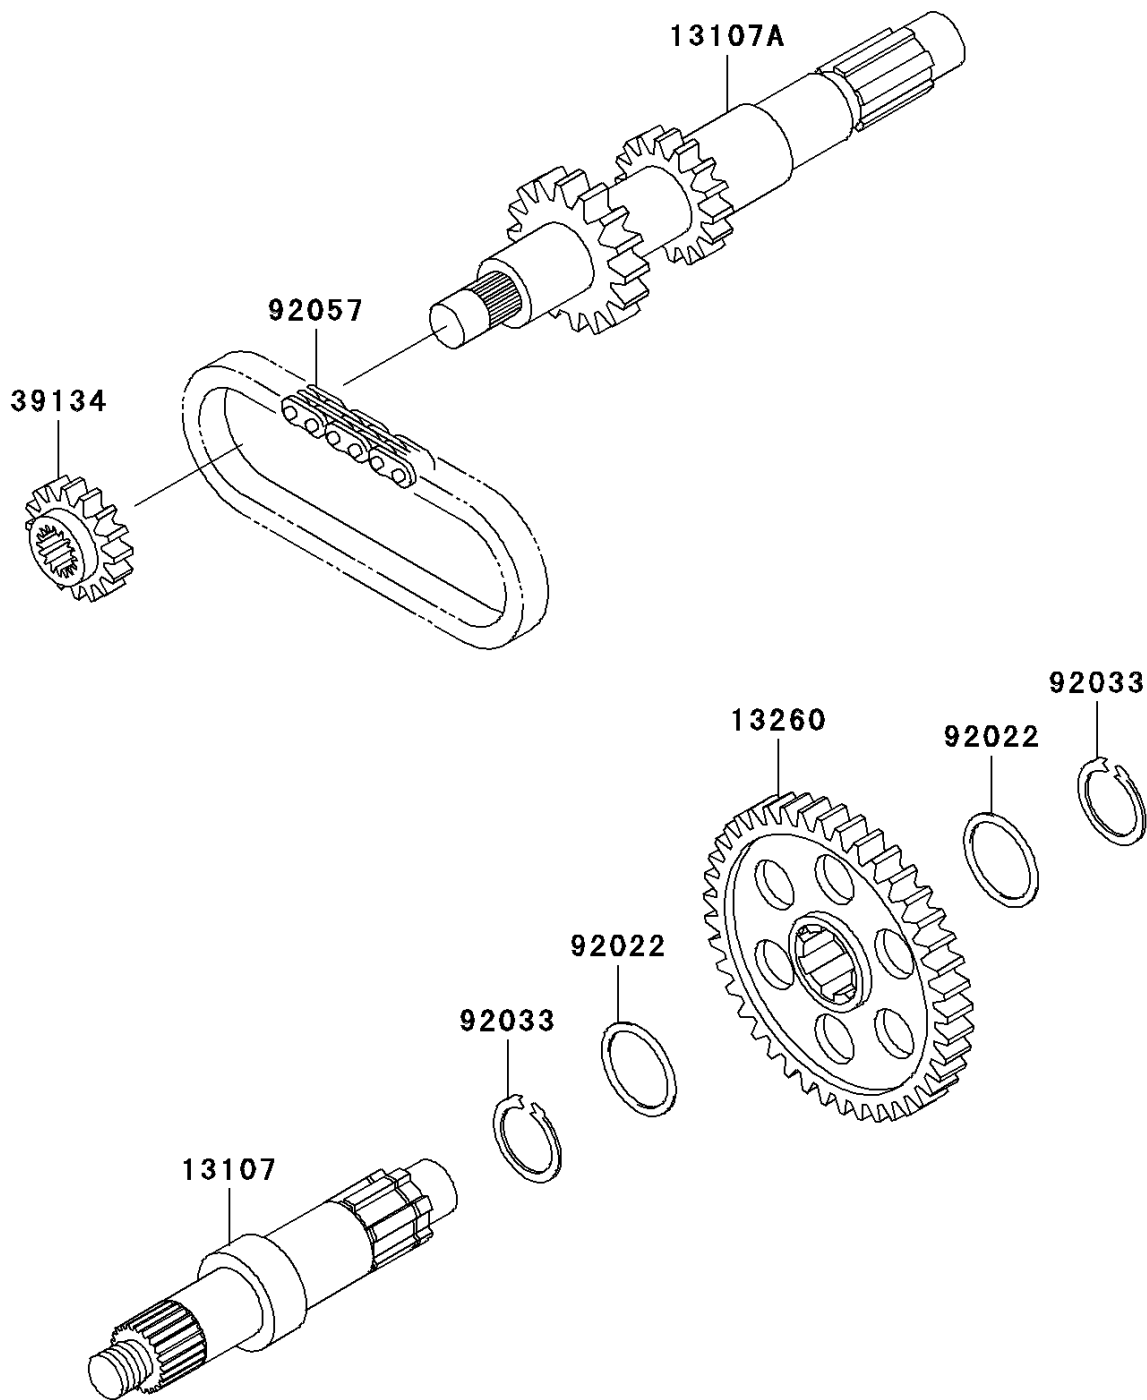

1999 Prairie® 300 PARTS DIAGRAM

Transmission

E1361

1999 Prairie® 300 PARTS LIST

Transmission

ITEM NAME	PART NUMBER	QUANTITY
SHAFT,OUTPUT (Ref # 13107)	13107-1390	1
SHAFT,INPUT (Ref # 13107A)	13107-1400	1
GEAR,OUTPUT,44T (Ref # 13260)	13260-1719	1
SPROCKET-DRIVE,REVERSE,18T (Ref # 39134)	39134-1059	1
WASHER,28.1X34X1.0 (Ref # 92022)	92022-1731	1
RING-SNAP,25.9X30.6X1.2 (Ref # 92033)	92033-1037	1
CHAIN,REVERSE,81RH2520 (Ref # 92057)	92057-1421	1