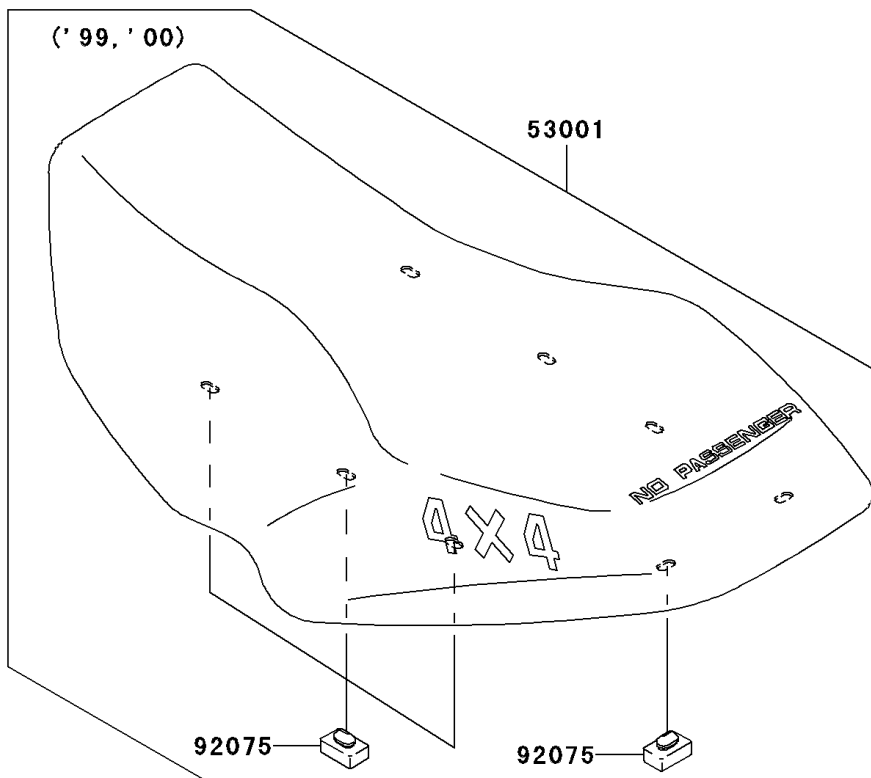

## 1999 Prairie® 300 4x4 PARTS DIAGRAM

Seat

F2510

## 1999 Prairie® 300 4x4 PARTS LIST

Seat

ITEM NAME	PART NUMBER	QUANTITY
SEAT-ASSY,S.GRAY (Ref # 53001)	53001-1888-LG	1
DAMPER (Ref # 92075)	92075-099	1