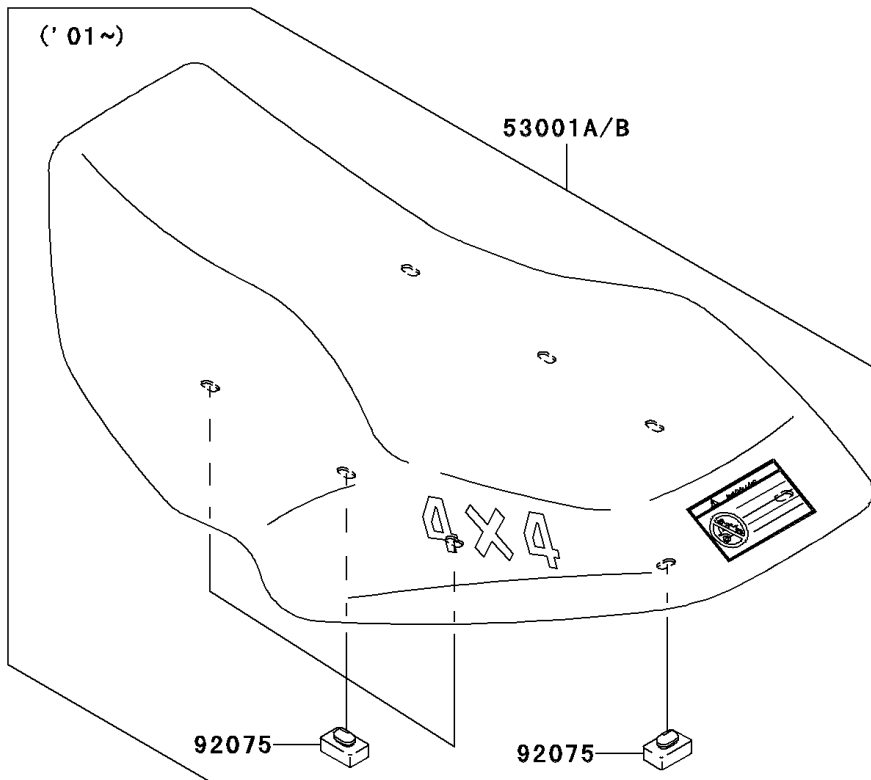

## 1999 Prairie® 300 4x4 PARTS DIAGRAM

Seat

F2510

## 1999 Prairie® 300 4x4 PARTS LIST

Seat

ITEM NAME	PART NUMBER	QUANTITY
SEAT-ASSY,S.GRAY (Ref # 53001)	53001-1888-LG	1
DAMPER (Ref # 92075)	92075-099	1