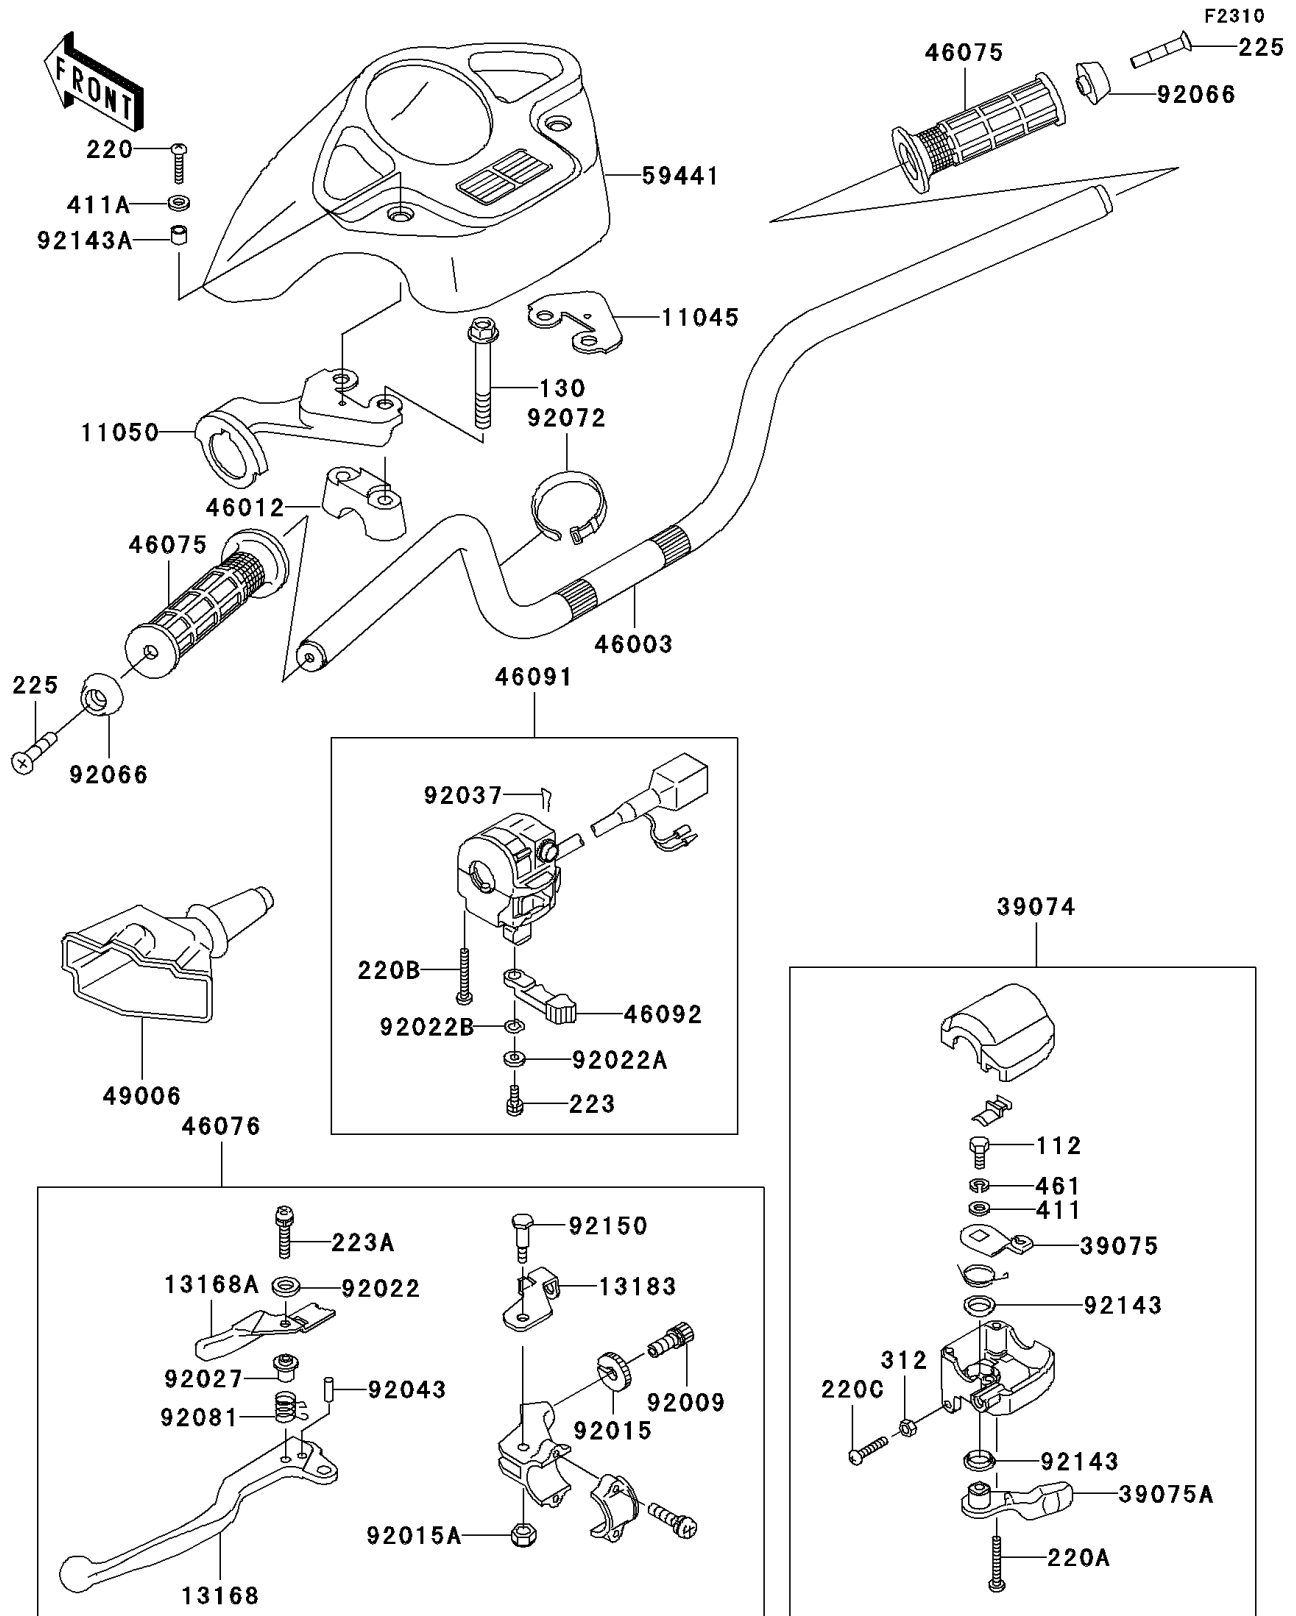

1999 Prairie® 300 4x4 PARTS DIAGRAM

Handlebar(A1)