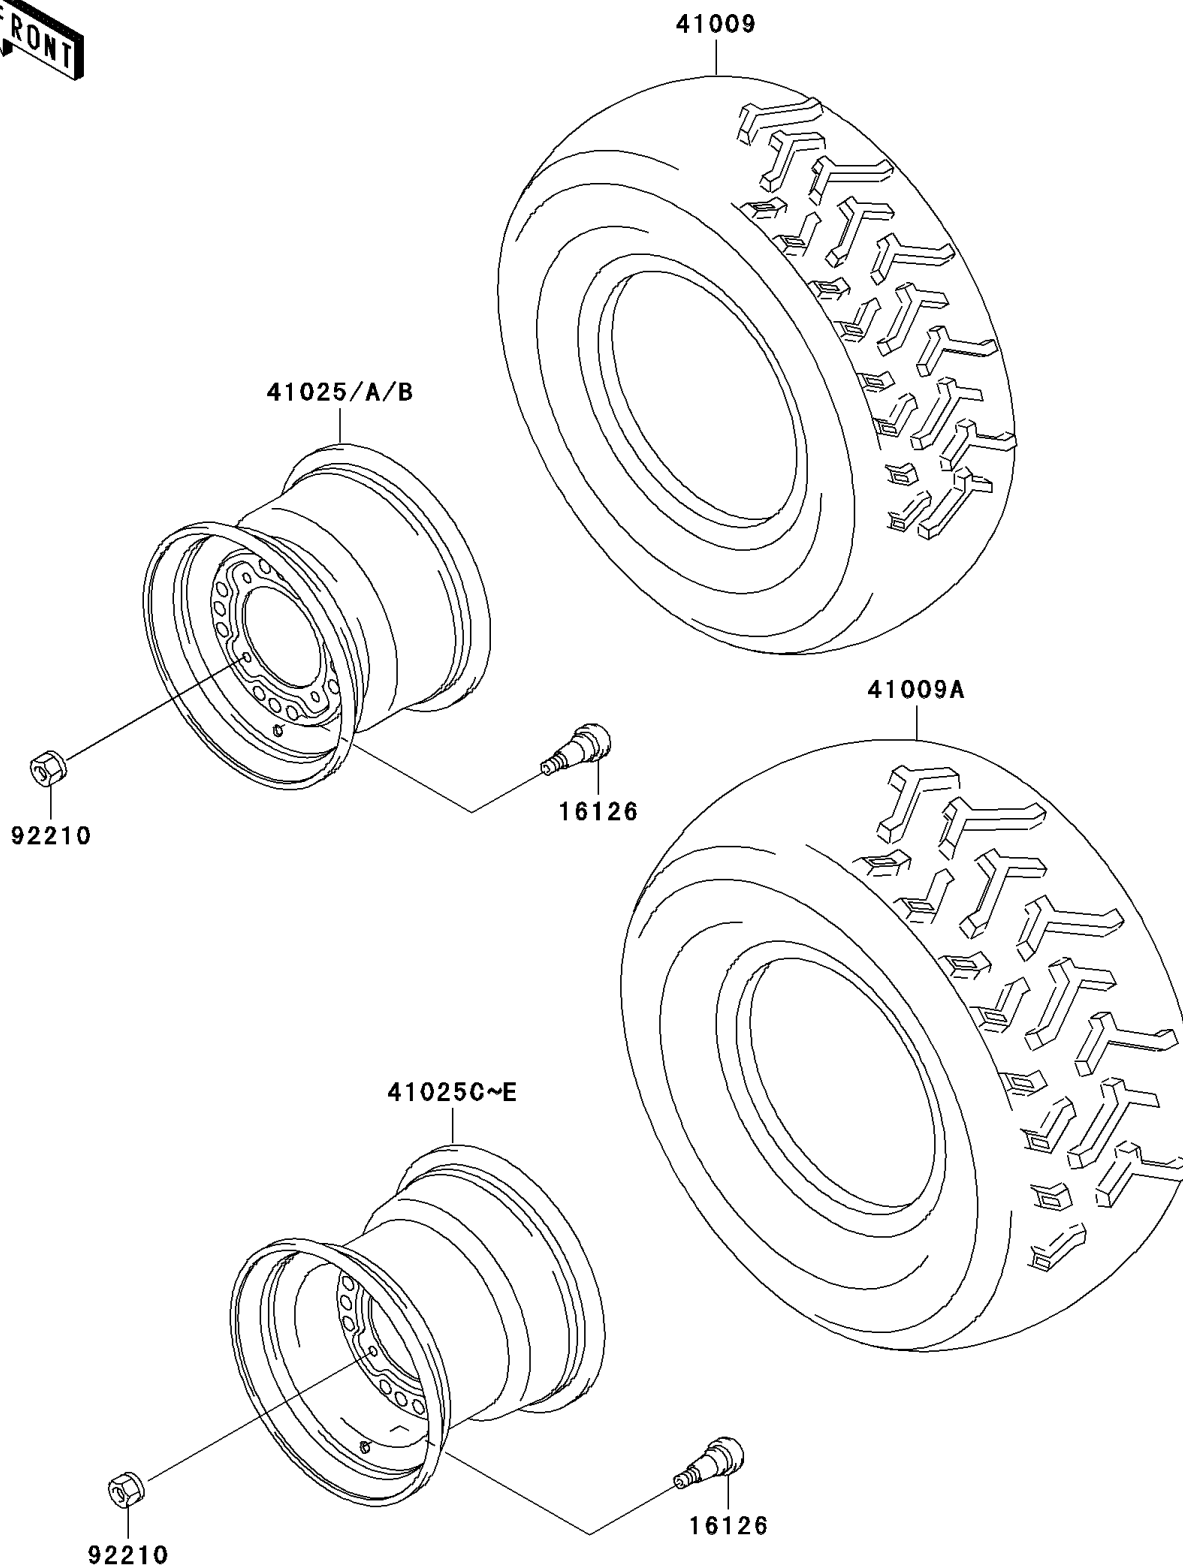

1999 Prairie® 300 4x4 PARTS DIAGRAM

Wheels/Tires

F2210

1999 Prairie® 300 4x4 PARTS LIST

Wheels/Tires

ITEM NAME	PART NUMBER	QUANTITY
VALVE (Ref # 16126)	16126-4001	1
TIRE,FR,AT25X8-12,KT121A(D) (Ref # 41009)	41009-1117	1
TIRE,RR,AT25X11-10,KT125(D) (Ref # 41009A)	41009-1118	1
RIM,FR,12X6.0,P.C.GRAY (Ref # 41025)	41025-1313-CQ	1
RIM,FR,12X6.0,SILVER (Ref # 41025B)	41025-1313-5A	1
RIM,RR,10X8.5,P.C.GRAY (Ref # 41025C)	41025-1314-CQ	1
RIM,RR,10X8.5,SILVER (Ref # 41025E)	41025-1314-5A	1
NUT,LOCK,10MM (Ref # 92210)	92210-1204	1