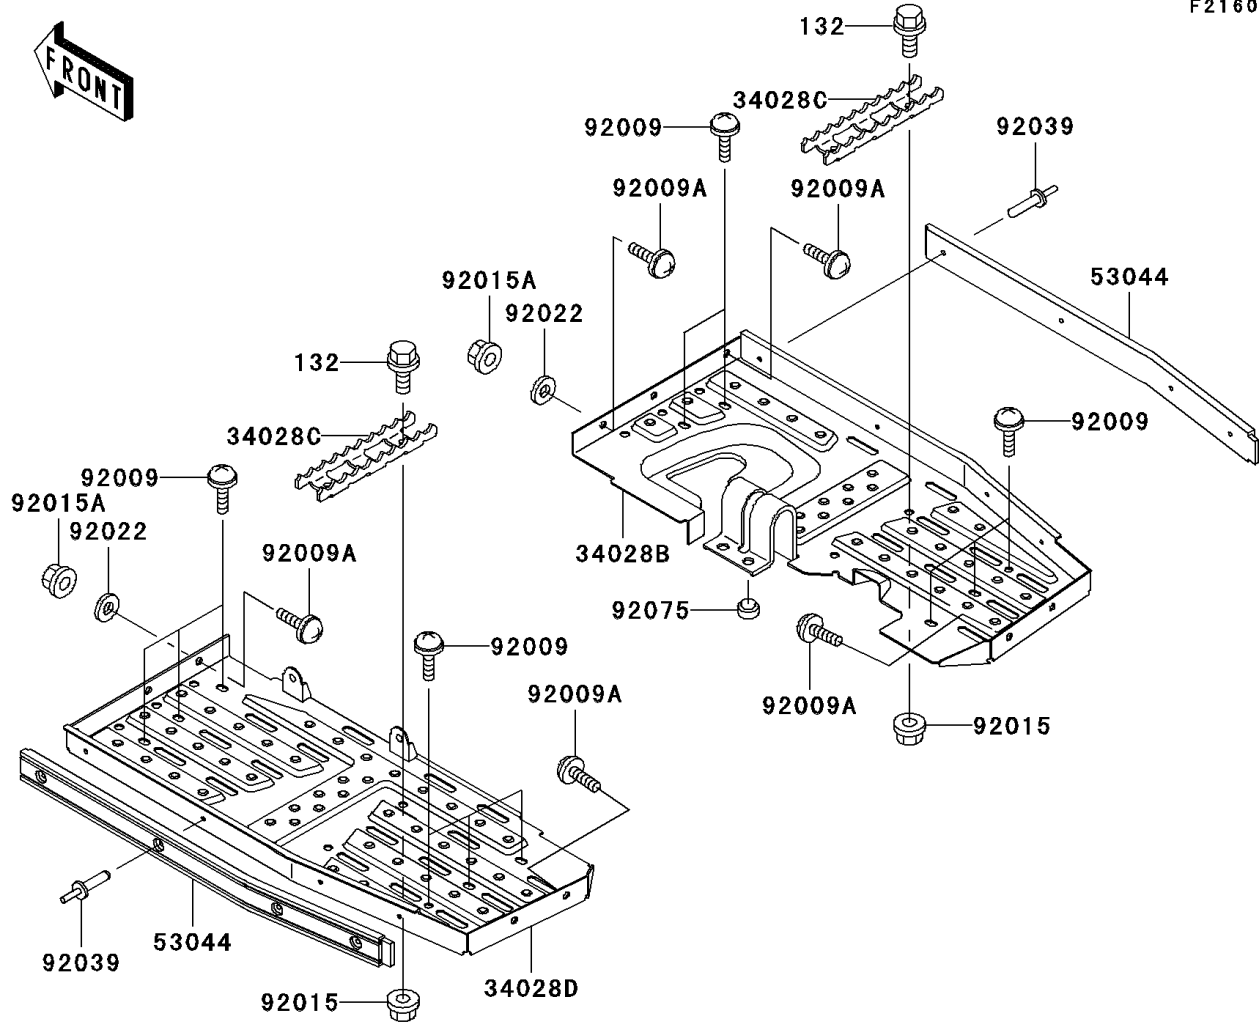

1999 Prairie® 300 4x4 PARTS DIAGRAM

Footrests

F2160

1999 Prairie® 300 4x4 PARTS LIST

Footrests

ITEM NAME	PART NUMBER	QUANTITY
STEP,FOOT BOARD,RH (Ref # 34028)	34028-1455	1
STEP,FOOT BOARD,LH (Ref # 34028A)	34028-1469	1
TRIM,FOOT BOARD (Ref # 53044)	53044-1293	1
SCREW,TAPPING,6X16 (Ref # 92009)	92009-1166	1
SCREW,6X16 (Ref # 92009A)	92009-1621	1
NUT,LOCK,FLANGED,6MM (Ref # 92015A)	92015-1675	1
WASHER,6.5X16X1.0 (Ref # 92022)	92022-1093	1
RIVET (Ref # 92039)	92039-1150	1
DAMPER (Ref # 92075)	92075-1598	1