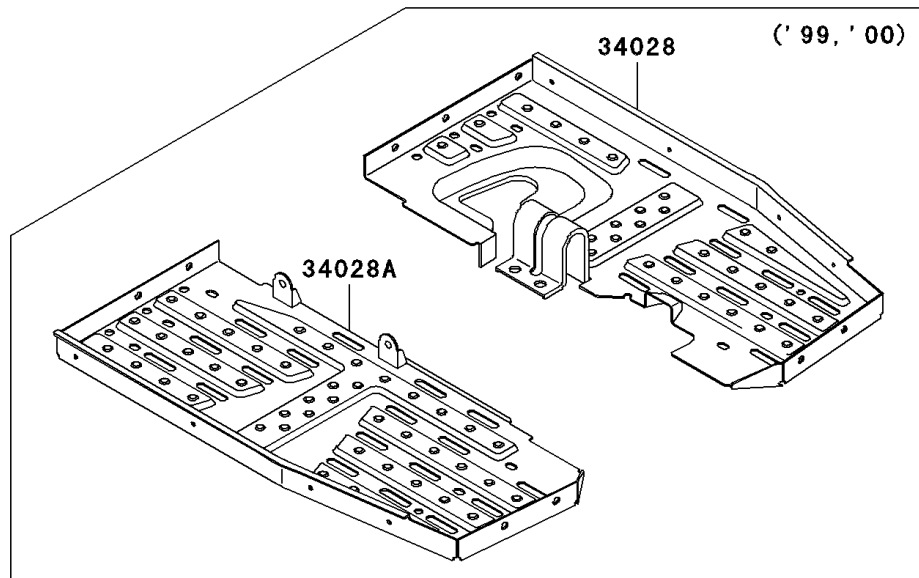

1999 Prairie® 300 4x4 PARTS DIAGRAM

Footrests

F2160

1999 Prairie® 300 4x4 PARTS LIST

Footrests

ITEM NAME	PART NUMBER	QUANTITY
STEP,FOOT BOARD,RH (Ref # 34028)	34028-1455	1
STEP,FOOT BOARD,LH (Ref # 34028A)	34028-1469	1
TRIM,FOOT BOARD (Ref # 53044)	53044-1293	1
SCREW,TAPPING,6X16 (Ref # 92009)	92009-1166	1
SCREW,6X16 (Ref # 92009A)	92009-1621	1
NUT,LOCK,FLANGED,6MM (Ref # 92015A)	92015-1675	1
WASHER,6.5X16X1.0 (Ref # 92022)	92022-1093	1
RIVET (Ref # 92039)	92039-1150	1
DAMPER (Ref # 92075)	92075-1598	1