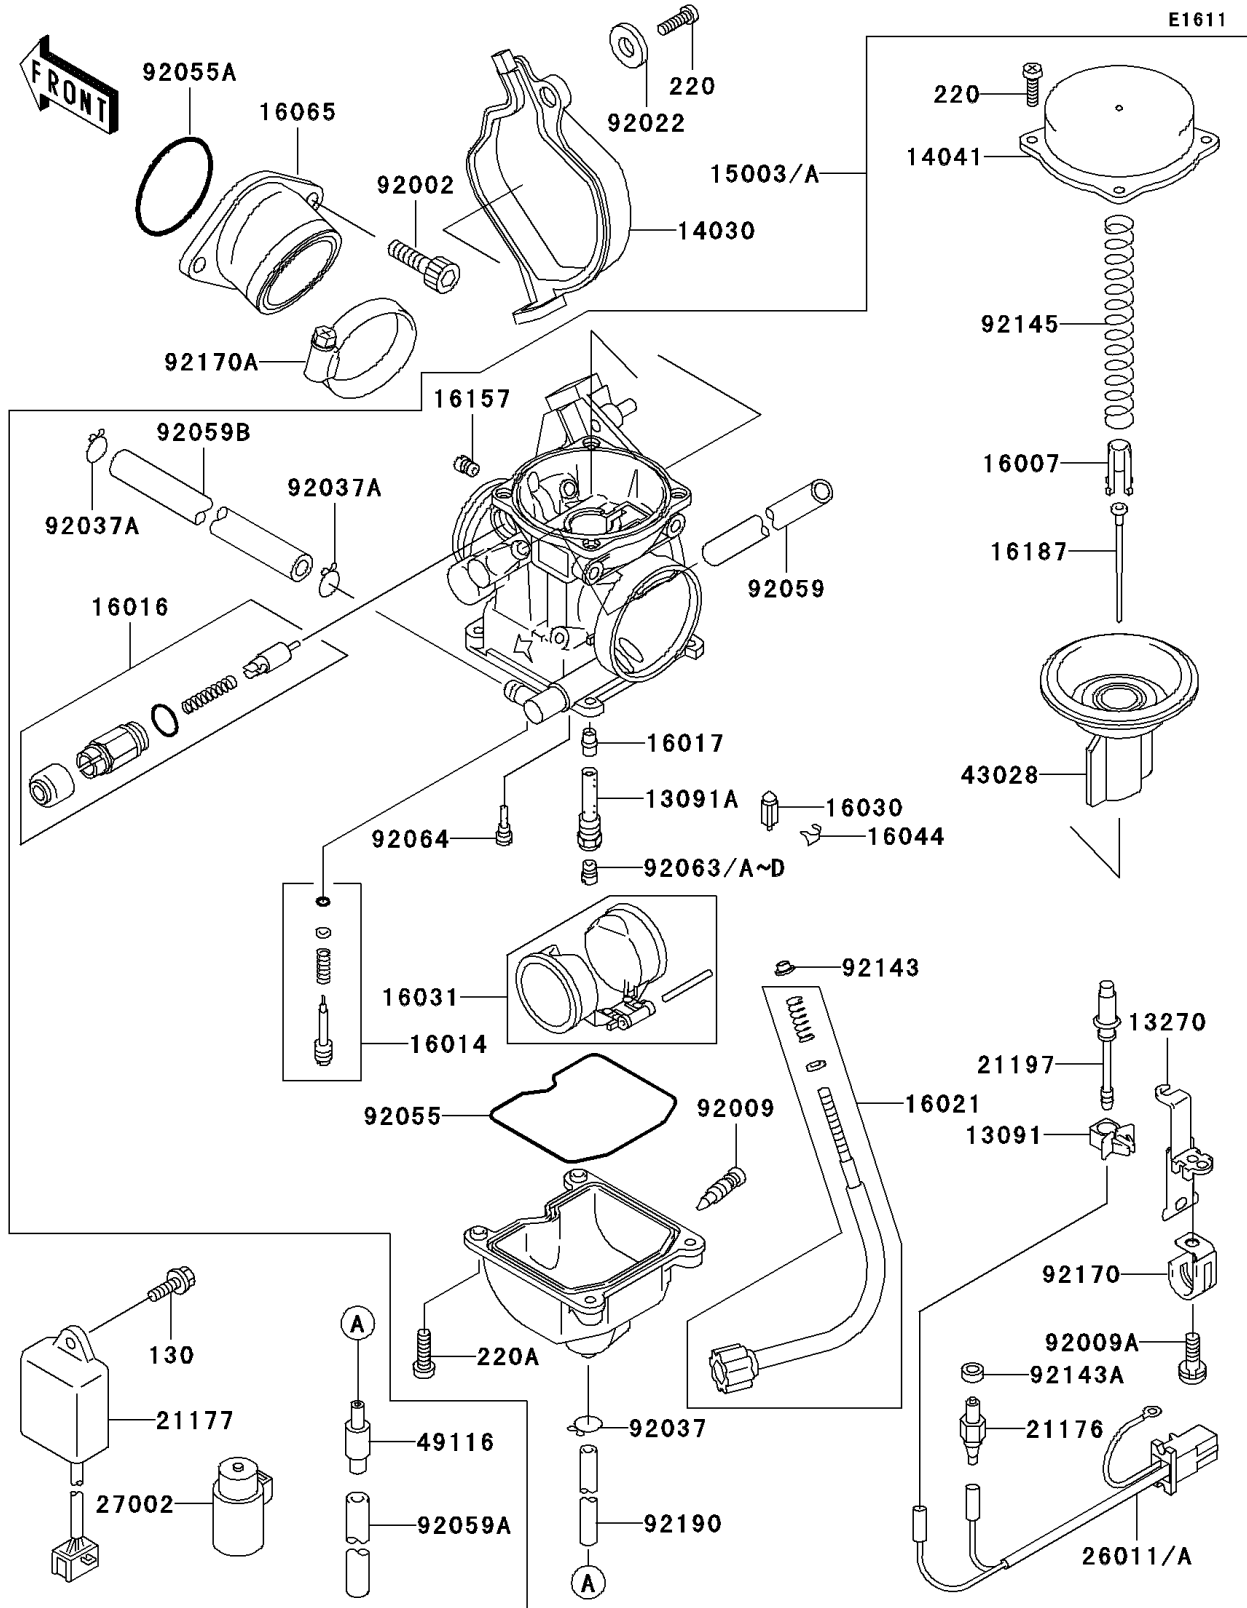

1999 Prairie® 300 4x4 PARTS DIAGRAM

Carburetor

1999 Prairie® 300 4x4 PARTS LIST

Carburetor

ITEM NAME	PART NUMBER	QUANTITY
HOLDER,HEATER (Ref # 13091)	13091-1866	1
HOLDER,NEEDLE JET (Ref # 13091A)	13091-1914	1
PLATE,HEATER STAY (Ref # 13270)	13270-1145	1
COVER-CARBURETOR (Ref # 14030)	14030-1054	1
TOP-CHAMBER,MIXING,INSIDE (Ref # 14041)	14041-1077	1
CARBURETOR-ASSY (Ref # 15003)	15003-1437	1
SEAT-SPRING,THROTTLE VALVE (Ref # 16007)	16007-1120	1
SCREW-PILOT AIR (Ref # 16014)	16014-1081	1
PLUNGER,STARTER (Ref # 16016)	16016-1101	1
JET-NEEDLE,#6 (Ref # 16017)	16017-1394	1
SCREW-THROTTLE STOP (Ref # 16021)	16021-1213	1
VALVE-FLOAT (Ref # 16030)	16030-1007	1
FLOAT (Ref # 16031)	16031-1077	1
CLAMP,FLOAT VALVE (Ref # 16044)	16044-007	1
HOLDER-CARBURETOR (Ref # 16065)	16065-1355	1
JET-STARTER,#75 (Ref # 16157)	16157-1066	1
NEEDLE-JET,N4YP (Ref # 16187)	16187-1071	1
SENSOR (Ref # 21176)	21176-1069	1
CONTROLLER (Ref # 21177)	21177-1056	1
HEATER (Ref # 21197)	21197-1003	1
WIRE-LEAD (Ref # 26011)	26011-1697	1
RELAY-ASSY (Ref # 27002)	27002-1095	1
DIAPHRAGM,VALVE (Ref # 43028)	43028-1080	1
VALVE-ASSY (Ref # 49116)	49116-1126	1
BOLT,6X16 (Ref # 92002)	92002-1143	1
SCREW,DRAIN,6X0.75 (Ref # 92009)	92009-1551	1
SCREW (Ref # 92009A)	92009-1706	1
WASHER,5.2X13X1 (Ref # 92022)	92022-1380	1
CLAMP,TUBE (Ref # 92037)	92037-1201	1