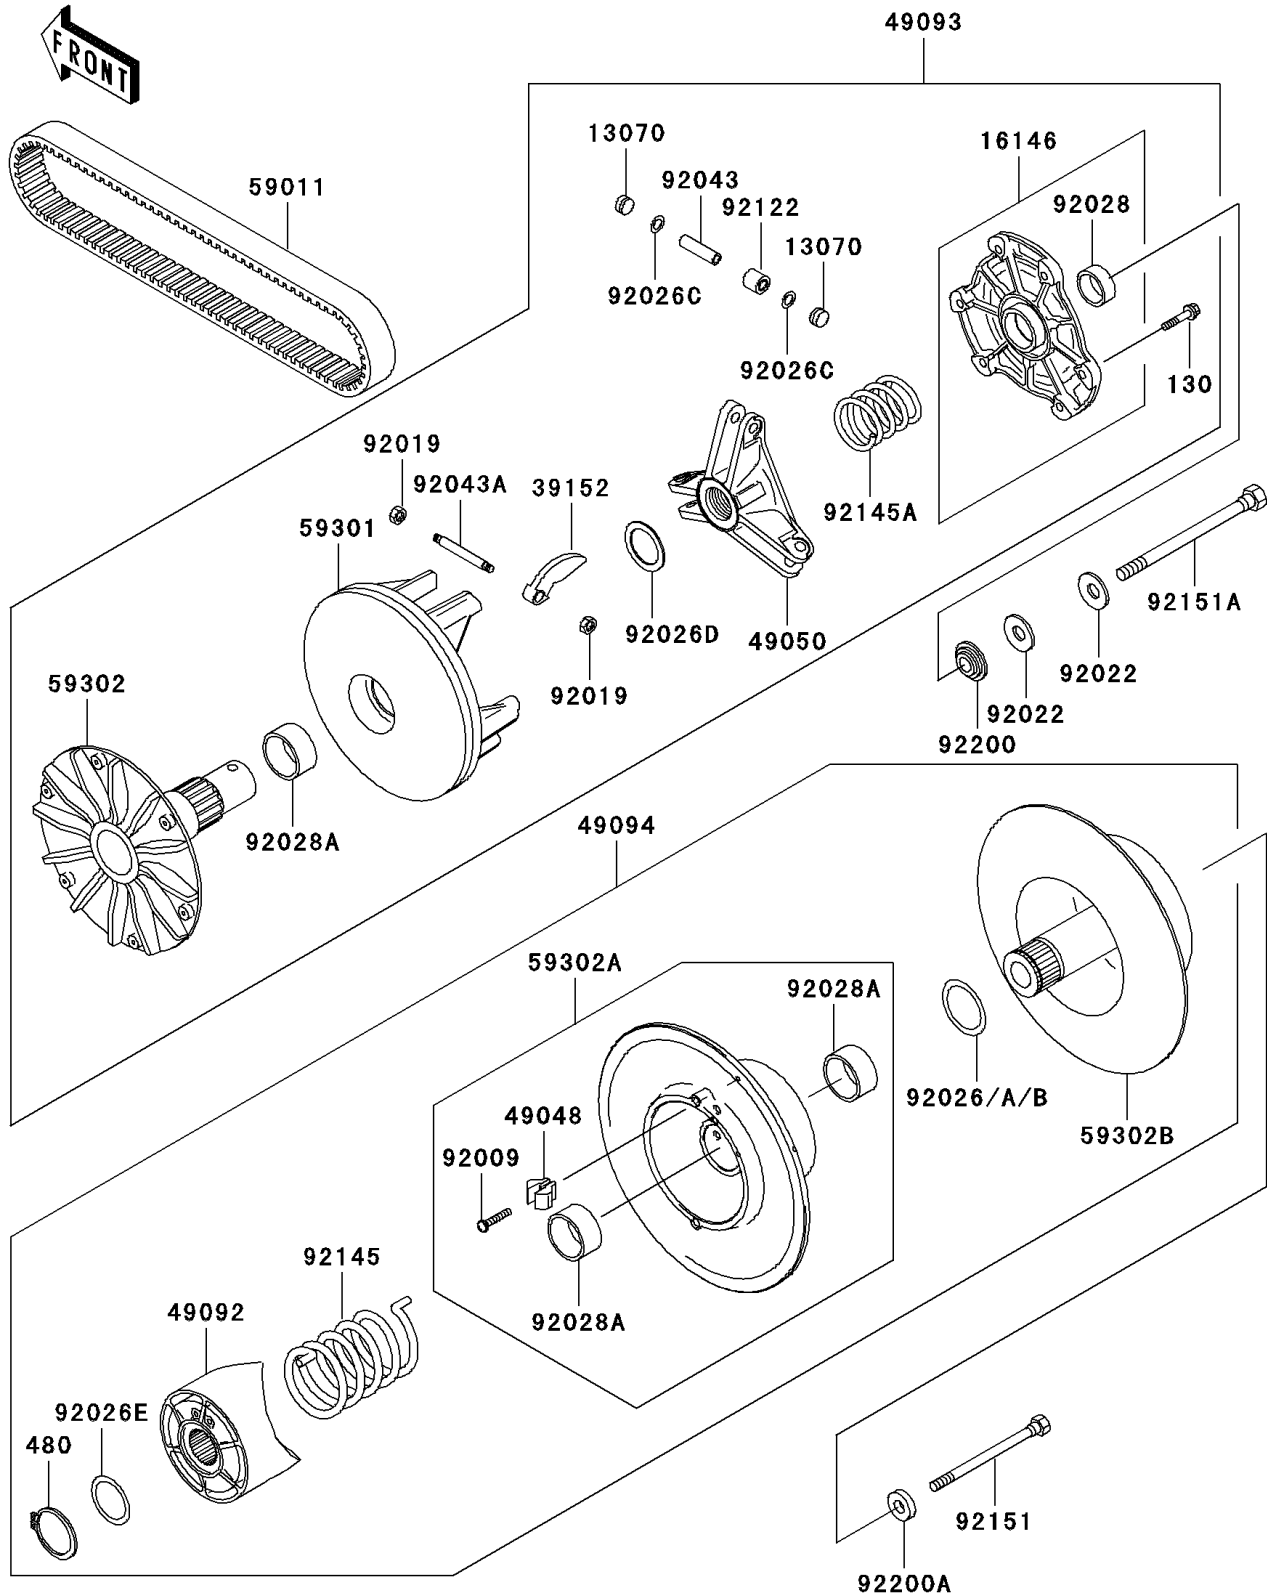

1999 Prairie® 300 4x4 PARTS DIAGRAM

Drive Converter

E1391

1999 Prairie® 300 4x4 PARTS LIST

Drive Converter

ITEM NAME	PART NUMBER	QUANTITY
BOLT-FLANGED,6X30 (Ref # 130)	130P0630	1
CIRCLIP (Ref # 480)	480J3400	1
GUIDE (Ref # 13070)	13070-1330	1
COVER-ASSY (Ref # 16146)	16146-1194	1
WEIGHT-RAMP (Ref # 39152)	39152-1061	1
SHOE (Ref # 49048)	49048-1060	1
SPIDER (Ref # 49050)	49050-1064	1
RAMP (Ref # 49092)	49092-1063	1
CONVERTER-ASSY-DRIVE (Ref # 49093)	49093-1059	1
CONVERTER-ASSY-DRIVEN (Ref # 49094)	49094-1058	1
BELT (Ref # 59011)	59011-1065	1
SHEAVE-MOVABLE (Ref # 59301)	59301-1060	1
SHEAVE-COMP,FIXED (Ref # 59302)	59302-1070	1
SHEAVE-COMP,MOVABLE (Ref # 59302A)	59302-1072	1
SHEAVE-COMP,FIXED (Ref # 59302B)	59302-1073	1
SCREW,SHOE (Ref # 92009)	92009-1849	1
NUT,LOCK,6MM (Ref # 92019)	92019-008	1
WASHER,SPECIAL CONICAL (Ref # 92022)	92022-1901	1
SPACER,39X50X0.50 (Ref # 92026)	92026-1507	1
SPACER,39X50X0.60 (Ref # 92026A)	92026-1508	1
SPACER,39X50X0.80 (Ref # 92026B)	92026-1510	1
SPACER (Ref # 92026C)	92026-1512	1
SPACER,32.3X44.3X1.60 (Ref # 92026D)	92026-1520	1
SPACER,34X44X0.80 (Ref # 92026E)	92026-1521	1
BUSHING (Ref # 92028)	92028-1861	1
BUSHING (Ref # 92028A)	92028-1864	1
PIN (Ref # 92043)	92043-1572	1
PIN (Ref # 92043A)	92043-1573	1
ROLLER (Ref # 92122)	92122-1202	1

1999 Prairie® 300 4x4 PARTS LIST

Drive Converter

ITEM NAME	PART NUMBER	QUANTITY
SPRING, CONVERTER DRIVEN (Ref # 92145)	92145-1129	1
SPRING, CONVERTER DRIVE (Ref # 92145A)	92145-1187	1
BOLT, 10X95 (Ref # 92151)	92151-1315	1
BOLT, 12X165 (Ref # 92151A)	92151-1393	1
WASHER (Ref # 92200)	92200-1401	1
WASHER, 10.2X37X5.0 (Ref # 92200A)	92200-1402	1