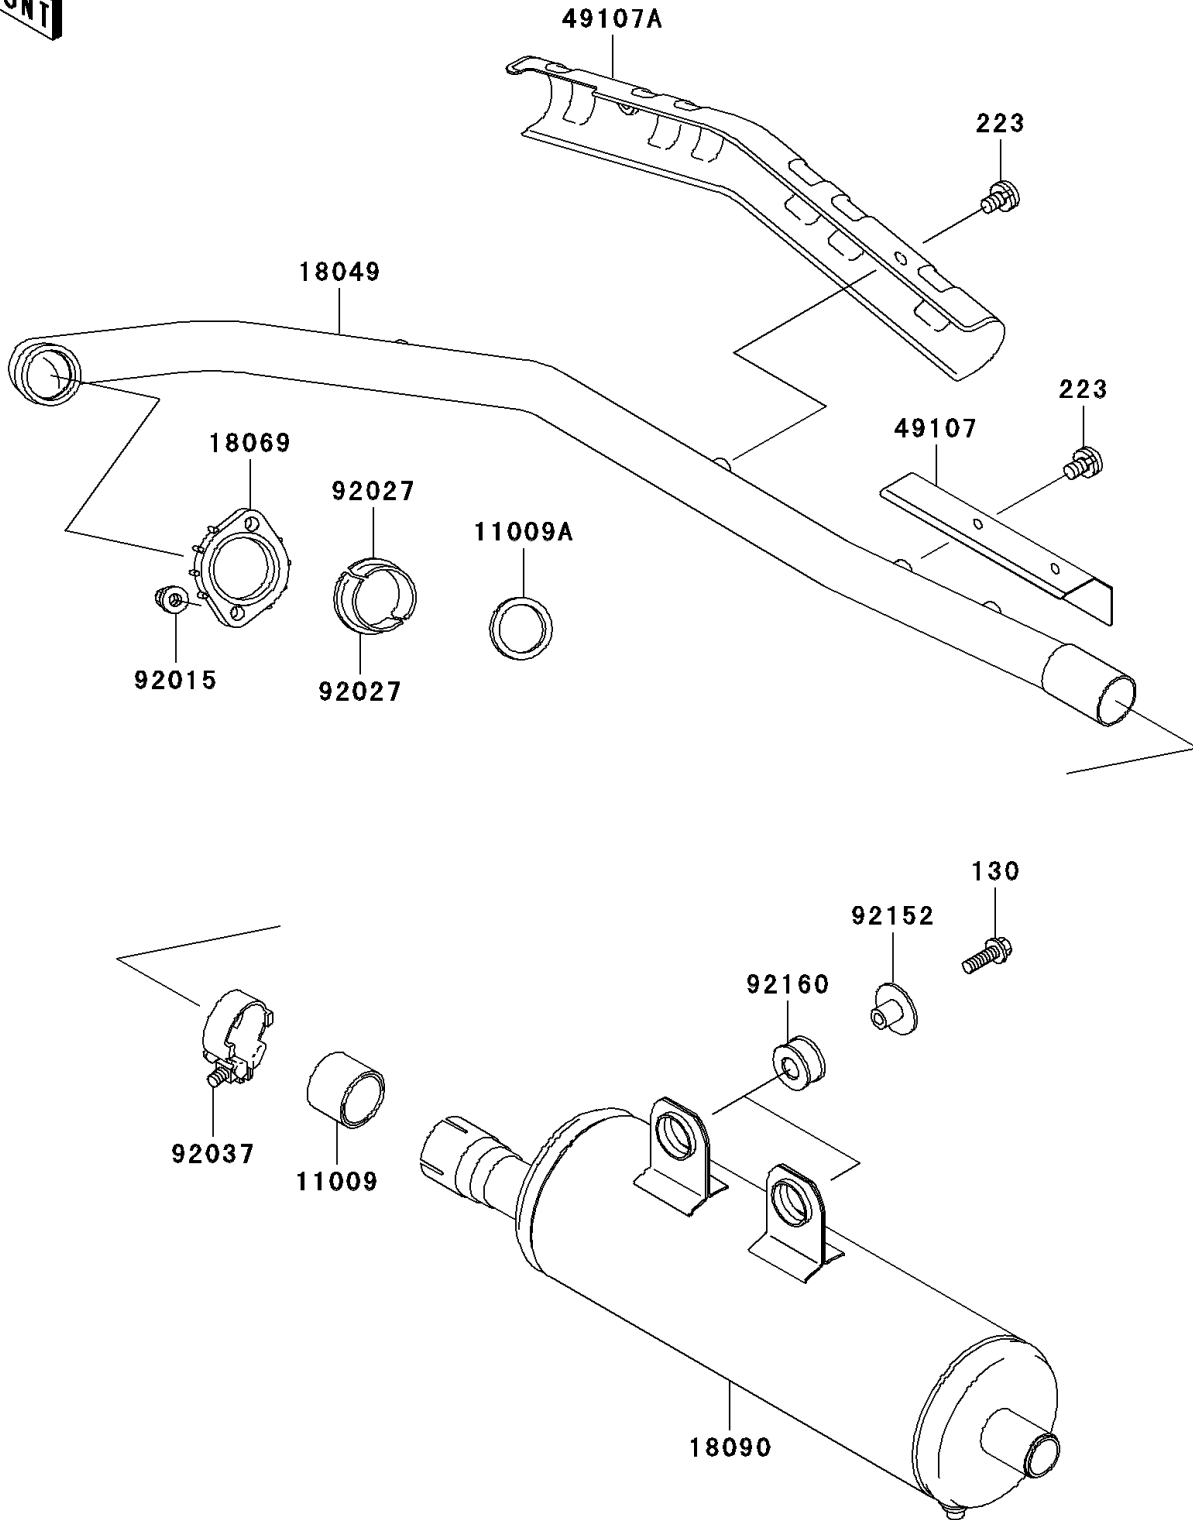

## 1999 Prairie® 300 4x4 PARTS DIAGRAM

Muffler(s)

E1140

## 1999 Prairie® 300 4x4 PARTS LIST

Muffler(s)

ITEM NAME	PART NUMBER	QUANTITY
BOLT-FLANGED,8X30 (Ref # 130)	130J0830	1
SCREW-PAN-WS-CROS,6X10 (Ref # 223)	223C0610	1
GASKET,EXHAUST PIPE CONNECTING (Ref # 11009)	11009-1667	1
GASKET,EXHAUST PIPE HOLDER (Ref # 11009A)	11009-1866	1
PIPE-EXHAUST (Ref # 18049)	18049-1884	1
HOLDER-EXHAUST PIPE (Ref # 18069)	18069-1014	1
BODY-COMP-MUFFLER (Ref # 18090)	18090-1675	1
COVER-EXHAUST PIPE (Ref # 49107)	49107-1130	1
COVER-EXHAUST PIPE (Ref # 49107A)	49107-1135	1
NUT,8MM (Ref # 92015)	92015-1402	1
COLLAR,EXHAUST PIPE (Ref # 92027)	92027-264	1
CLAMP,42MM (Ref # 92037)	92037-1349	1
COLLAR,MUFFLER (Ref # 92152)	92152-1152	1
DAMPER,MUFFLER (Ref # 92160)	92160-1990	1