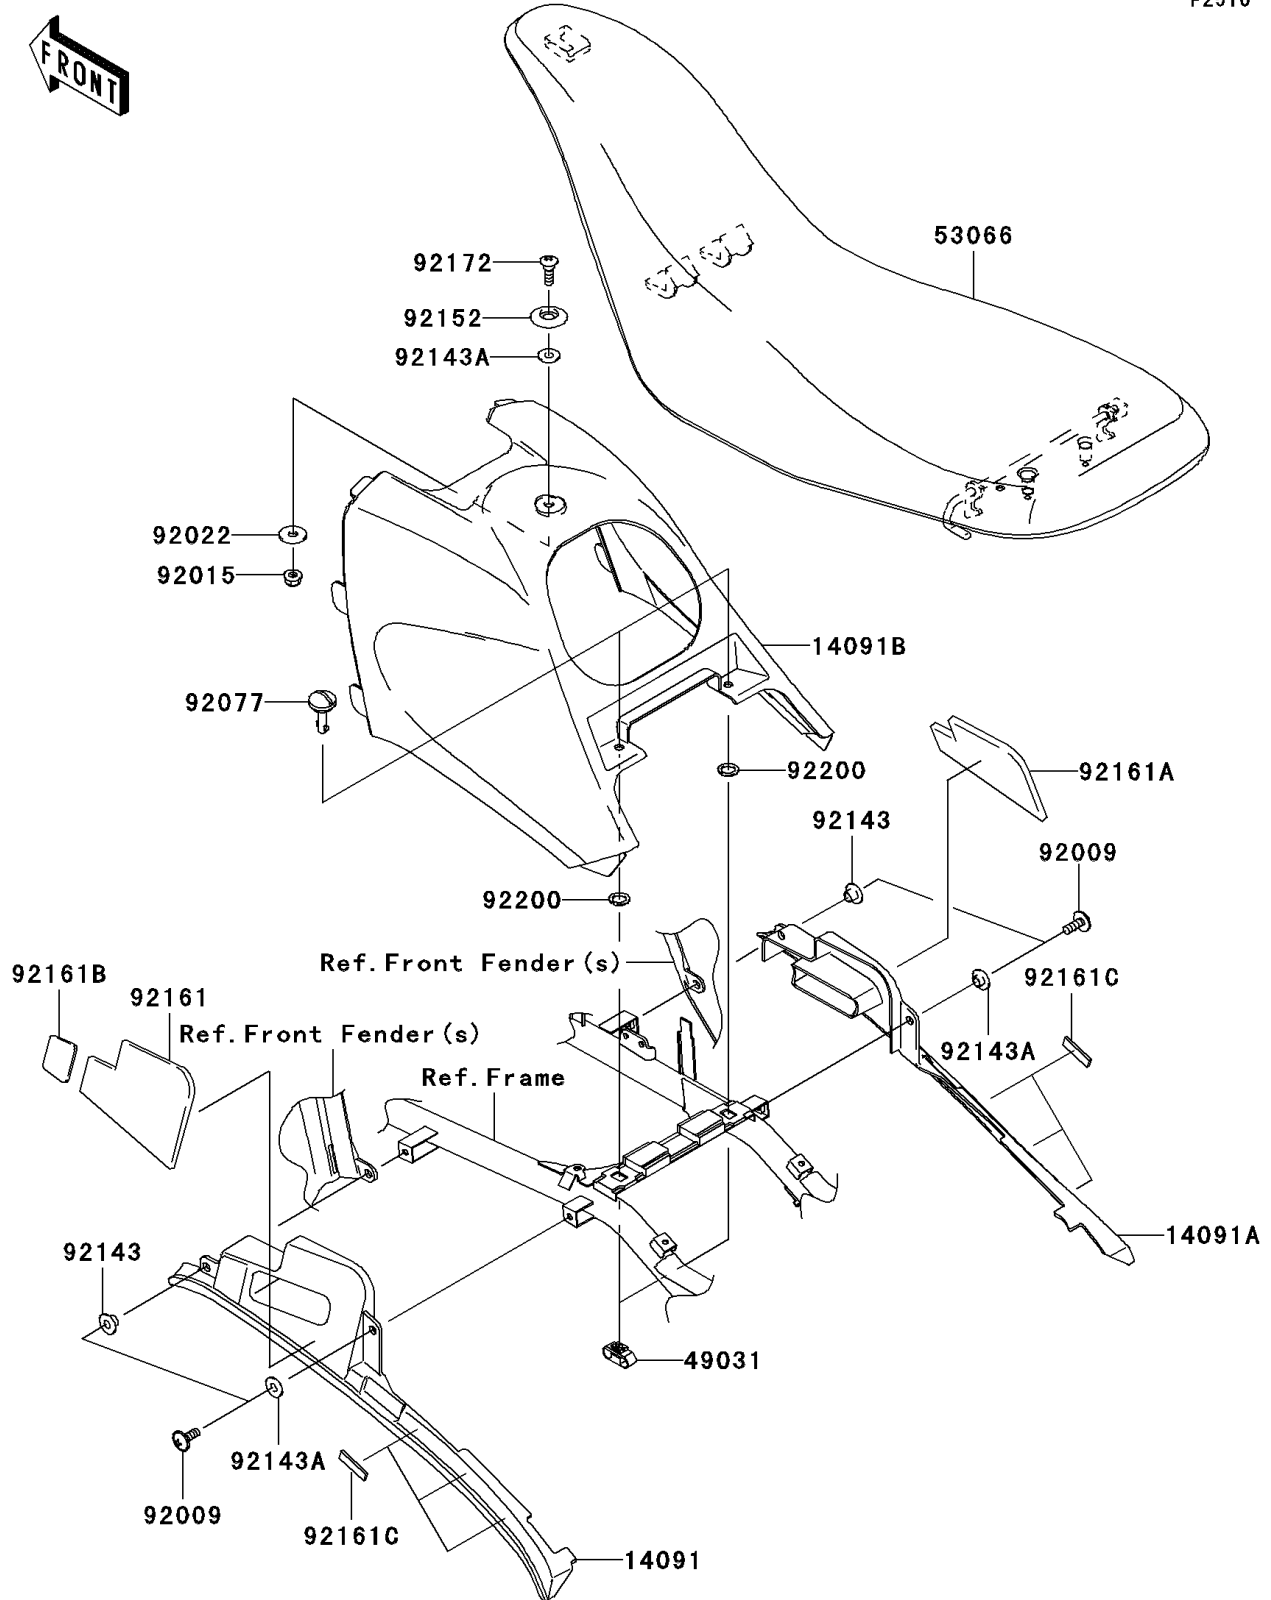

2006 KFX[®]700 PARTS DIAGRAM

Seat

F2510

2006 KFX®700 PARTS LIST

Seat

ITEM NAME	PART NUMBER	QUANTITY
COVER,SIDE,LH,F.BLACK (Ref # 14091)	14091-0089-6Z	1
COVER,SIDE,RH,F.BLACK (Ref # 14091A)	14091-0090-6Z	1
COVER,AIR CLEANER,G.SILVER (Ref # 14091B)	14091-0482-824	1
LATCH (Ref # 49031)	49031-1060	1
SEAT-ASSY,BLACK (Ref # 53066)	53066-0114-MA	1
SCREW,6X16 (Ref # 92009)	92009-1621	1
NUT,LOCK,FLANGED,6MM (Ref # 92015)	92015-1603	1
WASHER,6.5X20X1.6 (Ref # 92022)	92022-125	1
KNOB (Ref # 92077)	92077-1129	1
COLLAR (Ref # 92143)	92143-1057	1
COLLAR (Ref # 92143A)	92143-1087	1
COLLAR (Ref # 92152)	92152-1346	1
DAMPER,SIDE COVER,LH (Ref # 92161)	92161-0059	1
DAMPER,SIDE COVER,RH (Ref # 92161A)	92161-0060	1
DAMPER (Ref # 92161B)	92161-0061	1
DAMPER (Ref # 92161C)	92161-0090	1
SCREW,6X19.5 (Ref # 92172)	92172-0062	1
WASHER (Ref # 92200)	92200-1578	1