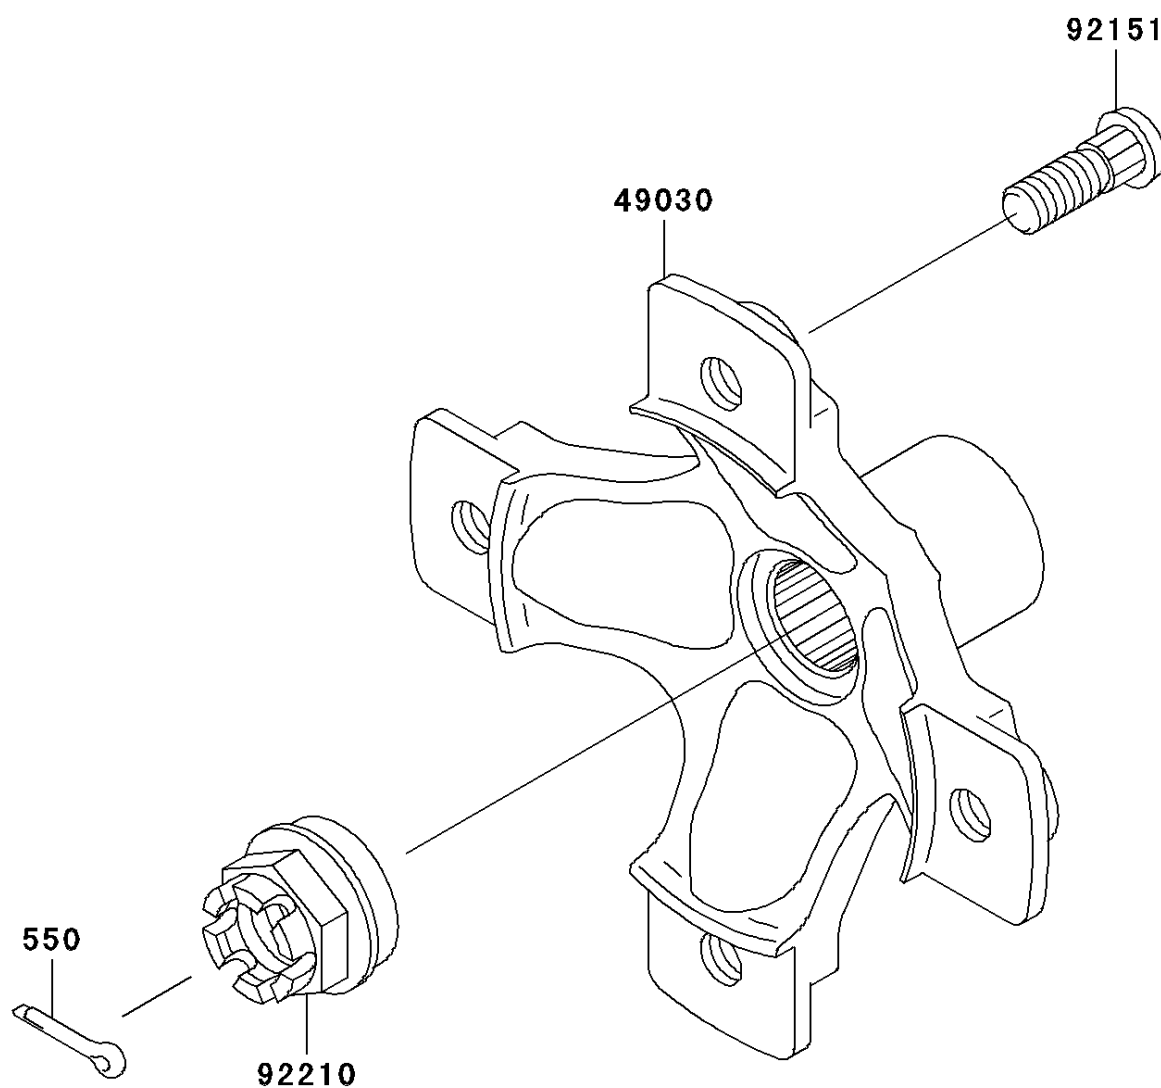

## 2006 KFX<sup>®</sup>700 PARTS DIAGRAM

Rear Hub

F2240

## 2006 KFX®700 PARTS LIST

Rear Hub

ITEM NAME	PART NUMBER	QUANTITY
PIN-COTTER,4.0X25 (Ref # 550)	550D4025	1
HUB,RR (Ref # 49030)	49030-1140	1
BOLT,10X29.5 (Ref # 92151)	92151-1392	1
NUT,CASTLE,20MM (Ref # 92210)	92210-1381	1