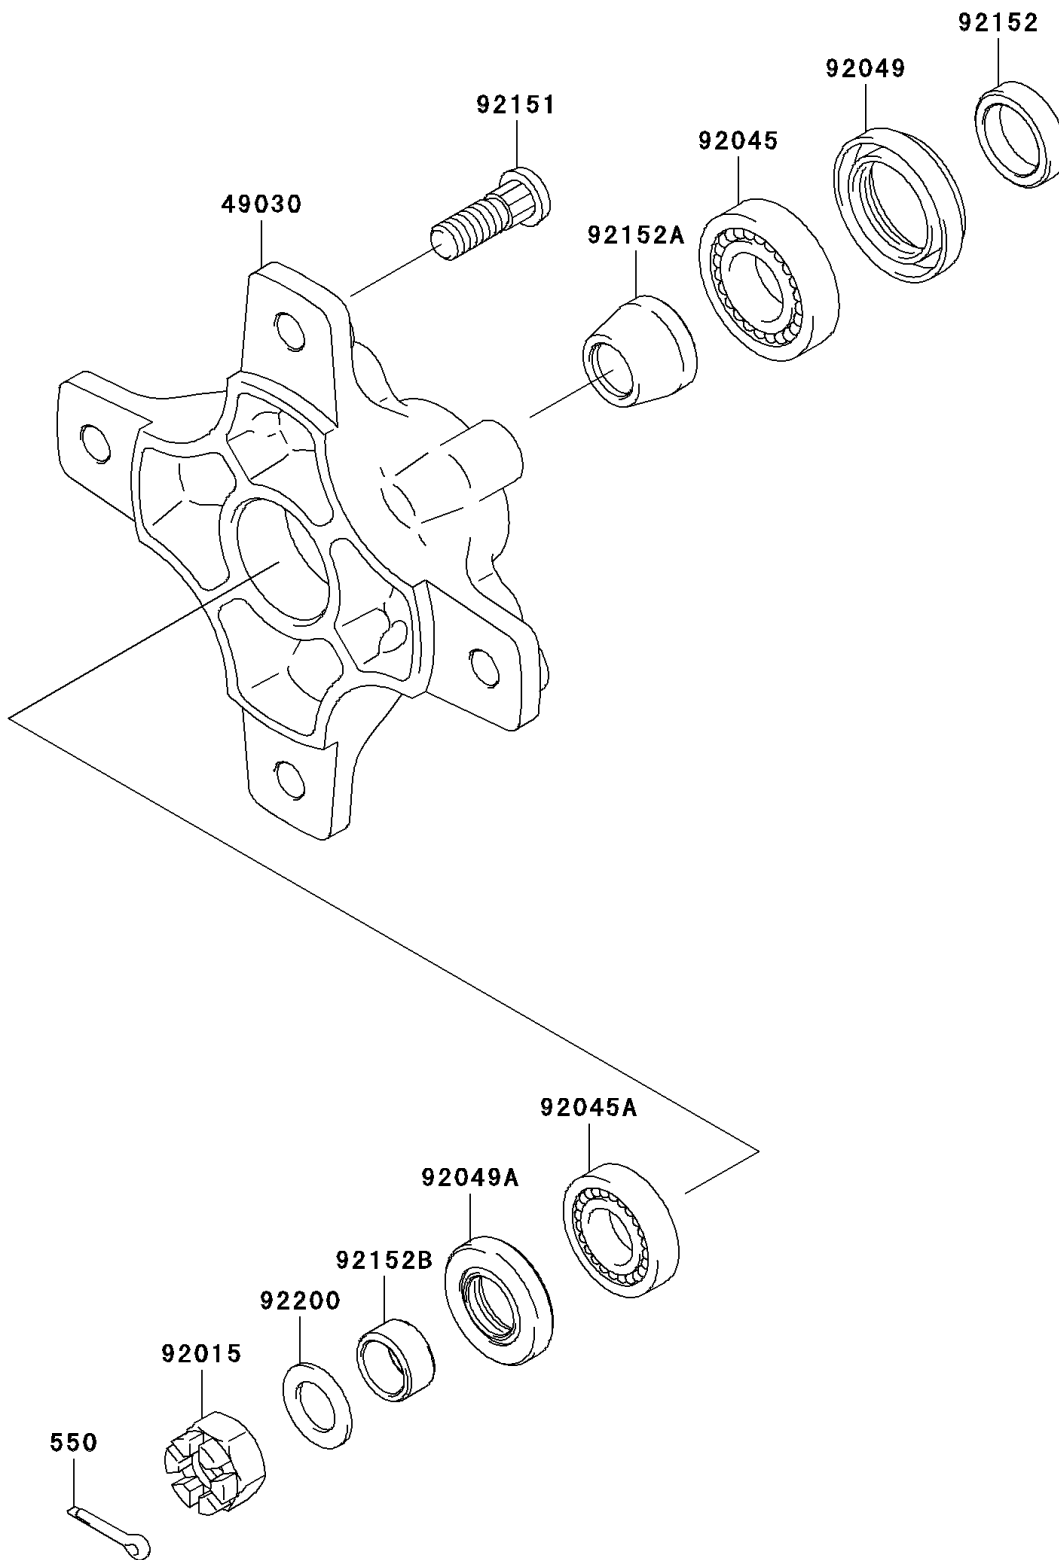

2006 KFX®700 PARTS DIAGRAM

Front Hub

F2230

2006 KFX®700 PARTS LIST

Front Hub

ITEM NAME	PART NUMBER	QUANTITY
PIN-COTTER,3.0X30 (Ref # 550)	550D3030	1
HUB,FR (Ref # 49030)	49030-1142	1
NUT,CASTLE,14MM (Ref # 92015)	92015-1765	1
BEARING-BALL,60042RD (Ref # 92045)	92045-3705	1
BEARING-BALL,62022RD (Ref # 92045A)	92045-3721	1
SEAL-OIL,MT028N1 (Ref # 92049)	92049-1612	1
SEAL-OIL,MHSA20X35X7 (Ref # 92049A)	92049-1613	1
BOLT,10X29.5 (Ref # 92151)	92151-1392	1
COLLAR,21.2X28X7 (Ref # 92152)	92152-1461	1
COLLAR (Ref # 92152A)	92152-1462	1
COLLAR,15.2X20X10 (Ref # 92152B)	92152-1463	1
WASHER,14.5X24X1.6 (Ref # 92200)	92200-1171	1