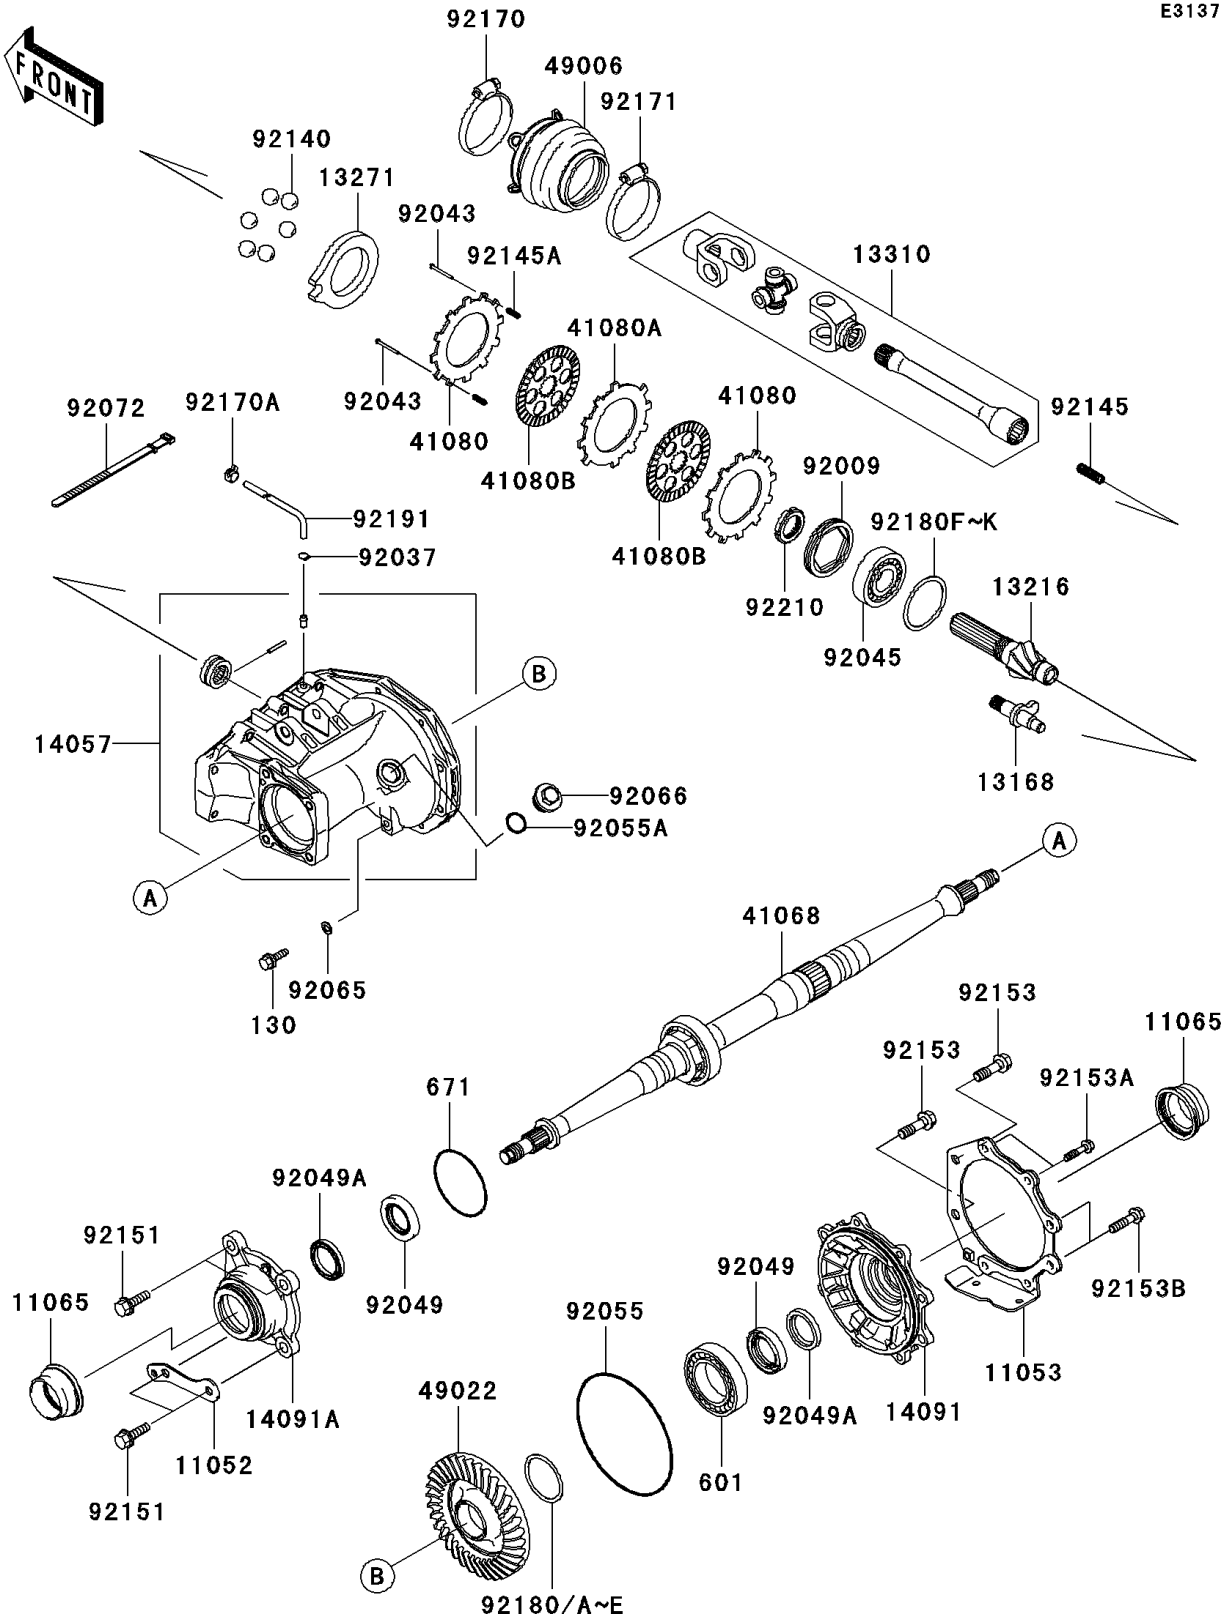

2006 KFX®700 PARTS DIAGRAM

Drive Shaft-Rear

E3137

2006 KFX®700 PARTS LIST

Drive Shaft-Rear

ITEM NAME	PART NUMBER	QUANTITY
BRACKET,REAR GUARD (Ref # 11052)	11052-1348	1
BRACKET (Ref # 11053)	11053-0216	1
CAP (Ref # 11065)	11065-1260	1
LEVER,BRAKE (Ref # 13168)	13168-1687	1
GEAR-COMP,RR,8T (Ref # 13216)	13216-0002	1
PLATE,CAM (Ref # 13271)	13271-1938	1
SHAFT-ASSY,RR DRIVE SHAFT (Ref # 13310)	13310-1026	1
CASE-COMP-GEAR (Ref # 14057)	14057-0001	1
COVER,RH (Ref # 14091)	14091-0028	1
COVER,LH (Ref # 14091A)	14091-1422	1
AXLE,RR,DRIVE SHAFT (Ref # 41068)	41068-0003	1
DISC,PRESSURE (Ref # 41080)	41080-1483	1
DISC,SEPARATER (Ref # 41080A)	41080-1484	1
DISC,FRICTION (Ref # 41080B)	41080-1538	1
BOOT,RR DRIVE SHAFT (Ref # 49006)	49006-1358	1
GEAR-BEVEL,RR,35T (Ref # 49022)	49022-0004	1
SCREW-SET-SOCKET,75X10 (Ref # 92009)	92009-1667	1
CLAMP,HOSE (Ref # 92037)	92037-1104	1
PIN,3X35 (Ref # 92043)	92043-1617	1
BEARING-BALL,BX30-1C3 UR3 (Ref # 92045)	92045-0026	1
SEAL-OIL,HTC40X58X8 (Ref # 92049)	92049-0012	1
SEAL-OIL,SC40X52X7 (Ref # 92049A)	92049-0013	1
RING-O,156.3X3.7 (Ref # 92055)	92055-0004	1
RING-O,25.7X2.4 (Ref # 92055A)	92055-1136	1
GASKET (Ref # 92065)	92065-023	1
PLUG (Ref # 92066)	92066-1303	1
BAND,L=186 (Ref # 92072)	92072-056	1
BALL,D/O#12 (Ref # 92140)	92140-1064	1
SPRING,RR DRIVE SHAFT (Ref # 92145)	92145-1300	1