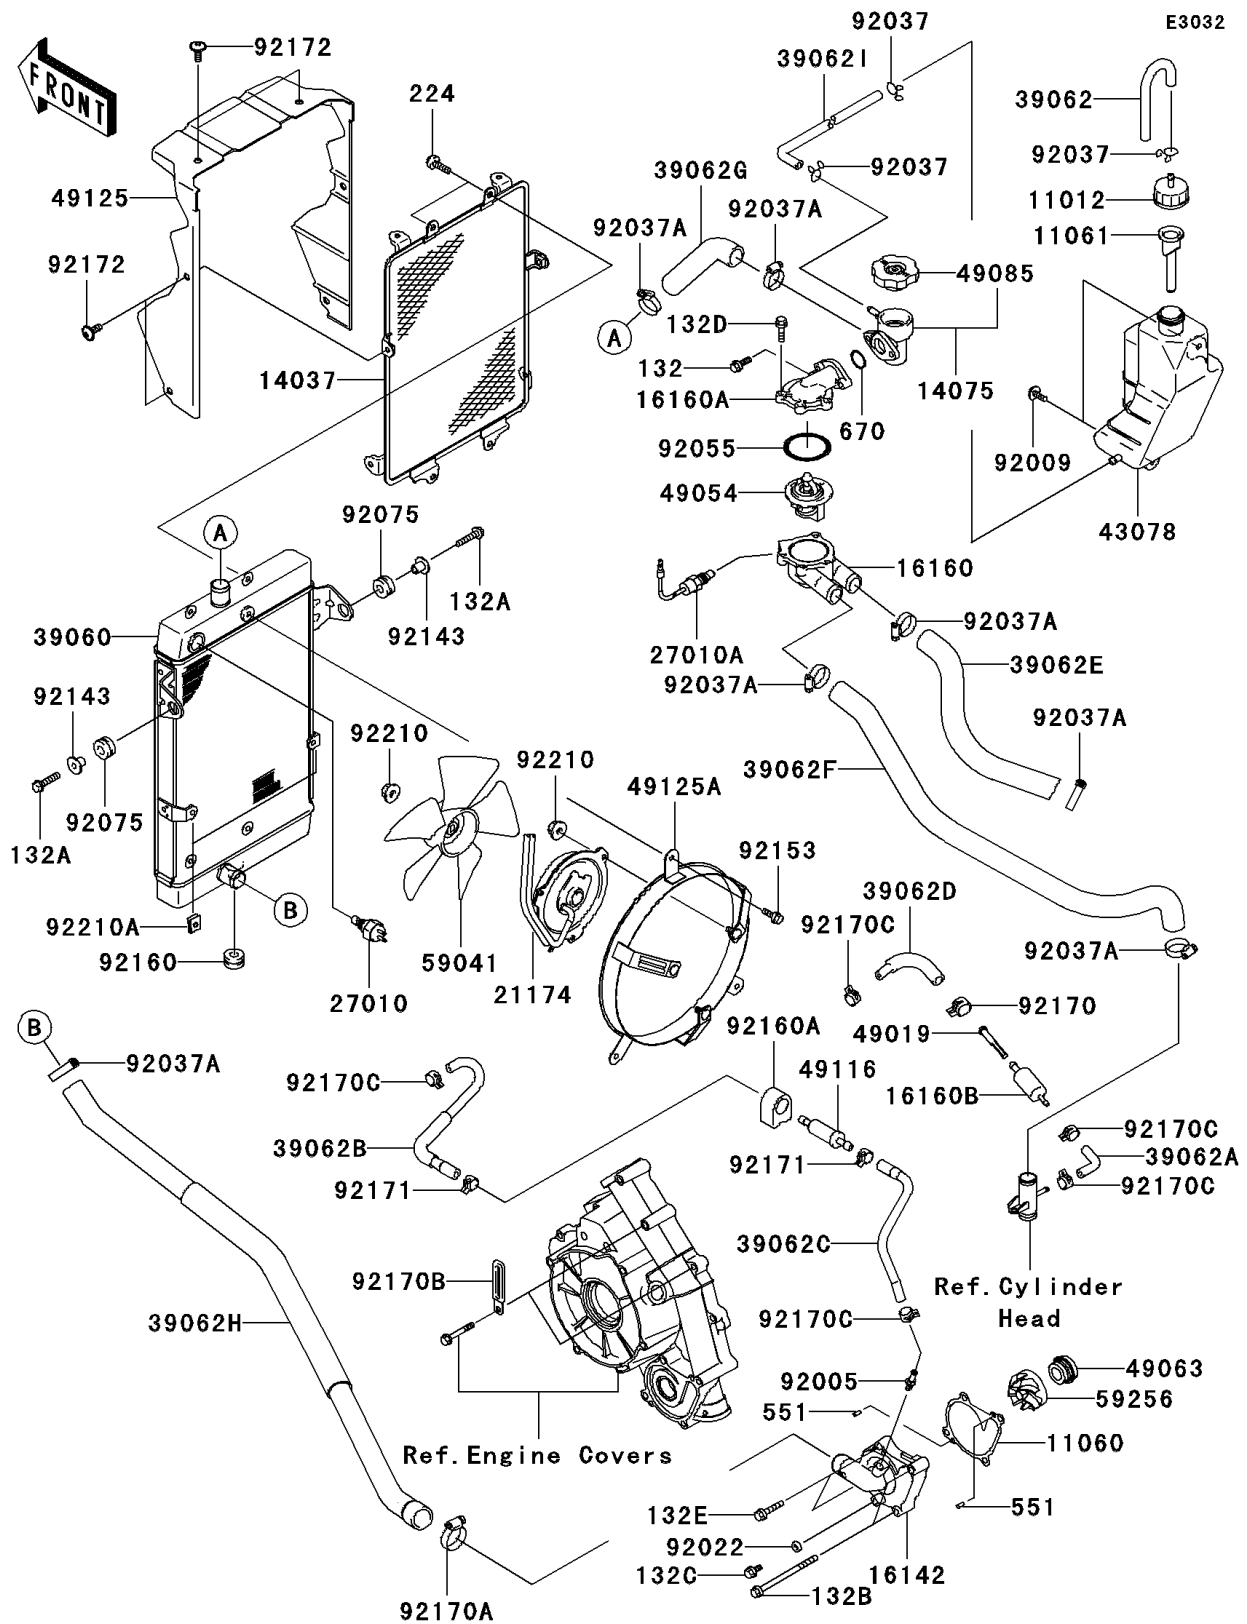

2006 KFX®700 PARTS DIAGRAM

Radiator

2006 KFX®700 PARTS LIST

Radiator

ITEM NAME	PART NUMBER	QUANTITY
CAP (Ref # 11012)	11012-1854	1
GASKET,WATER PUMP (Ref # 11060)	11060-1964	1
GASKET (Ref # 11061)	11061-0043	1
SCREEN (Ref # 14037)	14037-0017	1
CAP-ASSY,PRESSURE (Ref # 14075)	14075-1115	1
COVER-PUMP,WATER (Ref # 16142)	16142-0002	1
BODY,THERMOSTAT,LWR (Ref # 16160)	16160-1112	1
BODY,THERMOSTAT,UPP (Ref # 16160A)	16160-1113	1
BODY (Ref # 16160B)	16160-1359	1
MOTOR-ELECTRIC (Ref # 21174)	21174-0001	1
SWITCH,FAN (Ref # 27010)	27010-1202	1
SWITCH,SENSOR WATER (Ref # 27010A)	27010-1346	1
RADIATOR (Ref # 39060)	39060-0006	1
HOSE-COOLING,BREATHER (Ref # 39062)	39062-0002	1
HOSE-COOLING,HEAD-FILTER (Ref # 39062A)	39062-1816	1
HOSE-COOLING,CARB-VALVE (Ref # 39062B)	39062-1817	1
HOSE-COOLING,VALVE-WATER PUMP (Ref # 39062C)	39062-1818	1
HOSE-COOLING,FILTER-CARB (Ref # 39062D)	39062-1858	1
HOSE-COOLING,FR HEAD-THERMO (Ref # 39062E)	39062-1920	1
HOSE-COOLING,RR HEAD-THERMO (Ref # 39062F)	39062-1921	1
HOSE-COOLING,THERMO-RADIATOR (Ref # 39062G)	39062-1922	1
HOSE-COOLING,RAD-WATER PUMP (Ref # 39062H)	39062-1923	1
HOSE-COOLING,RESERVOIR-THERMO (Ref # 39062I)	39062-1924	1
RESERVOIR,TANK (Ref # 43078)	43078-0004	1
FILTER-WATER (Ref # 49019)	49019-1068	1
THERMOSTAT (Ref # 49054)	49054-1055	1
SEAL-MECHANICAL,WATER (Ref # 49063)	49063-1055	1
CAP-ASSY-PRESSURE (Ref # 49085)	49085-1067	1
VALVE-ASSY (Ref # 49116)	49116-1190	1