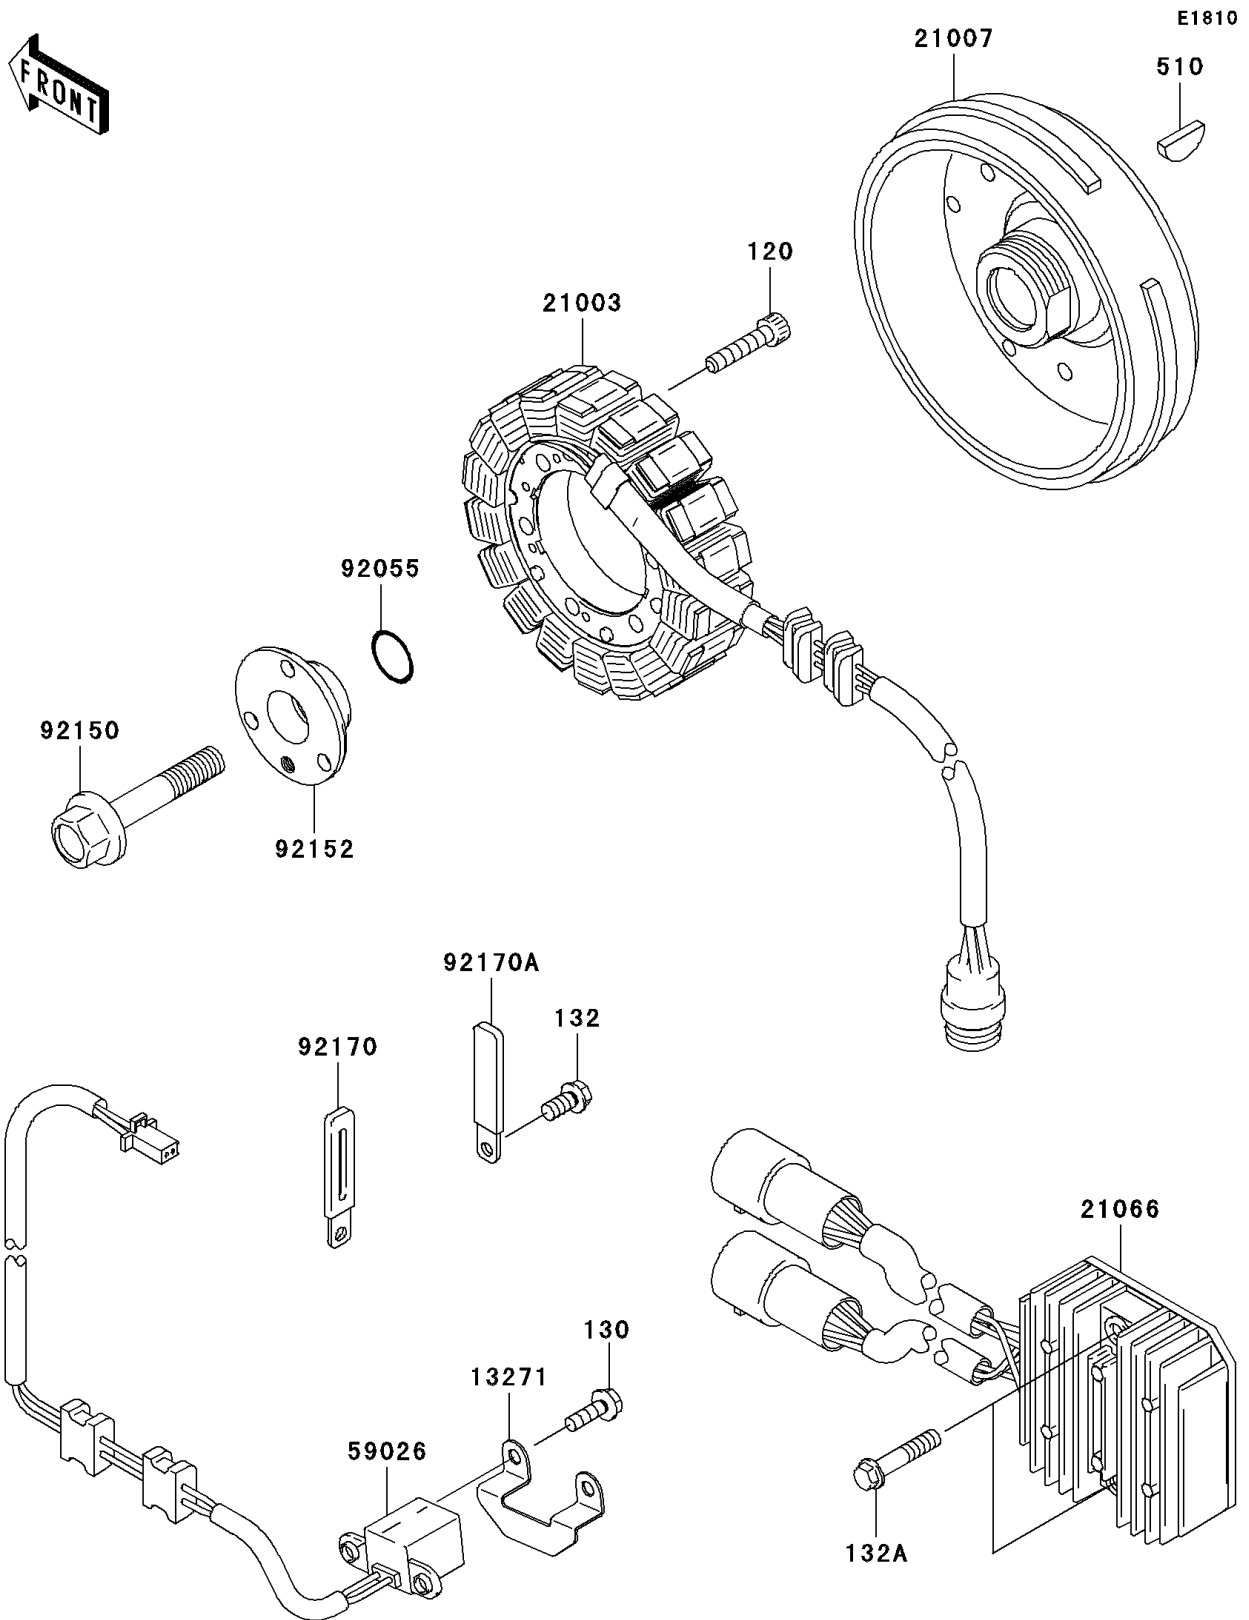

2006 KFX[®]700 PARTS DIAGRAM

Generator

2006 KFX®700 PARTS LIST

Generator

ITEM NAME	PART NUMBER	QUANTITY
BOLT-SOCKET,6X28 (Ref # 120)	120P0628	1
BOLT-FLANGED,5X16 (Ref # 130)	130G0516	1
BOLT-FLANGED-SMALL,6X12 (Ref # 132)	132Y0612	1
BOLT-FLANGED-SMALL,6X30 (Ref # 132A)	132Y0630	1
KEY-WOODRUFF (Ref # 510)	510A4200	1
PLATE (Ref # 13271)	13271-1369	1
STATOR (Ref # 21003)	21003-0003	1
ROTOR (Ref # 21007)	21007-1367	1
REGULATOR-VOLTAGE (Ref # 21066)	21066-1112	1
COIL-PULSING (Ref # 59026)	59026-1159	1
RING-0,19.8X2.2 (Ref # 92055)	92055-1215	1
BOLT,12X65 (Ref # 92150)	92150-1987	1
COLLAR,20X51X17 (Ref # 92152)	92152-1467	1
CLAMP (Ref # 92170)	92170-1514	1
CLAMP (Ref # 92170A)	92170-1925	1