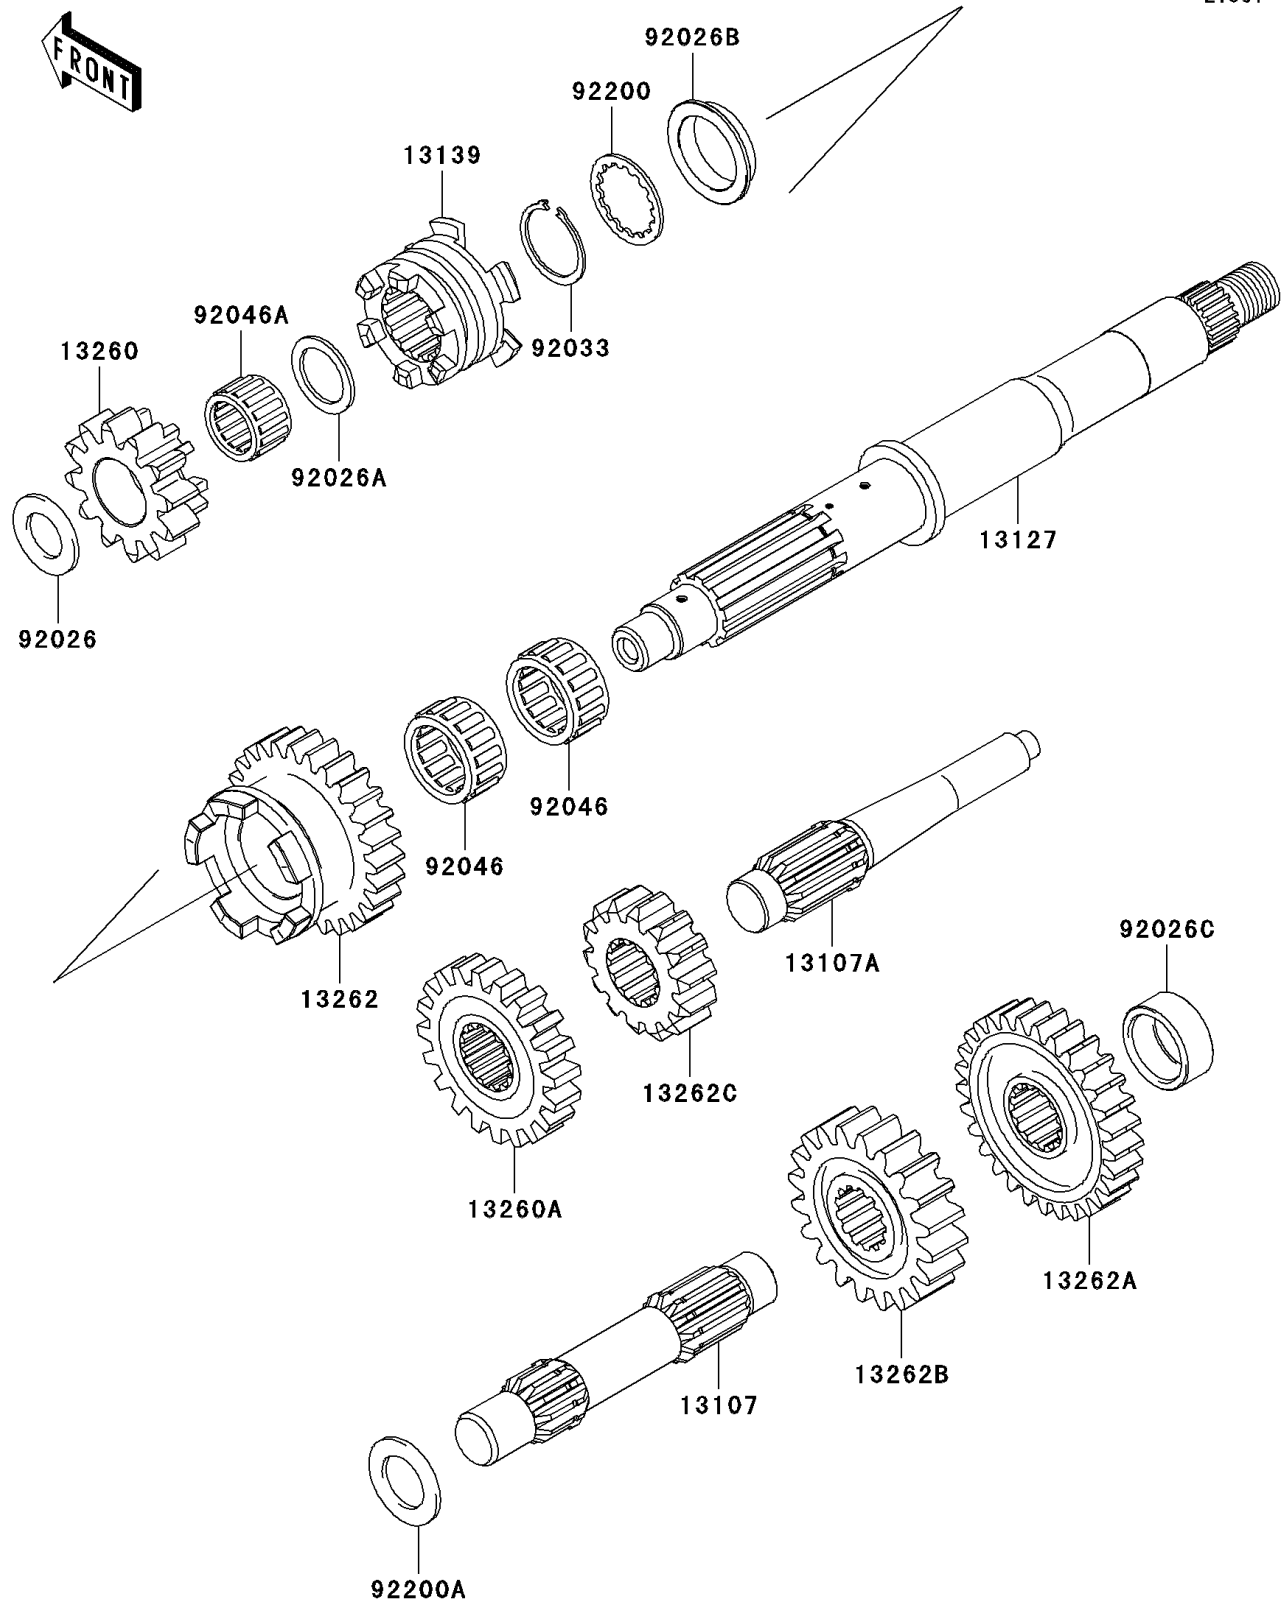

## 2006 KFX<sup>®</sup>700 PARTS DIAGRAM

Transmission

E1361

## 2006 KFX®700 PARTS LIST

Transmission

ITEM NAME	PART NUMBER	QUANTITY
SHAFT,COUNTER (Ref # 13107)	13107-1436	1
SHAFT,REVERSE,IDLE (Ref # 13107A)	13107-1437	1
SHAFT-TRANSMISSION INPUT (Ref # 13127)	13127-1282	1
SHIFTER (Ref # 13139)	13139-0003	1
GEAR,INPUT REVERSE,12T (Ref # 13260)	13260-1868	1
GEAR,DRIVEN REVERSE,16T (Ref # 13260A)	13260-1873	1
GEAR,INPUT HIGH,27T (Ref # 13262)	13262-0002	1
GEAR,DRIVEN HIGH,29T (Ref # 13262A)	13262-0015	1
GEAR,OUTPUT DRIVE,20T (Ref # 13262B)	13262-1052	1
GEAR,OUTPUT REVERSE,14T (Ref # 13262C)	13262-1053	1
SPACER,17.3X30X2.0 (Ref # 92026)	92026-1415	1
SPACER,21.2X29X1.6 (Ref # 92026A)	92026-1568	1
SPACER,28X39X8 (Ref # 92026B)	92026-1629	1
SPACER,25X32X13 (Ref # 92026C)	92026-1630	1
RING-SNAP,25.9X30.6X1.2 (Ref # 92033)	92033-1037	1
BEARING-NEEDLE (Ref # 92046)	92046-1278	1
BEARING-NEEDLE,REVERSE GEAR (Ref # 92046A)	92046-1279	1
WASHER,28.5X34.0X1.5 (Ref # 92200)	92200-1240	1
WASHER,20.3X33X2.0 (Ref # 92200A)	92200-1351	1