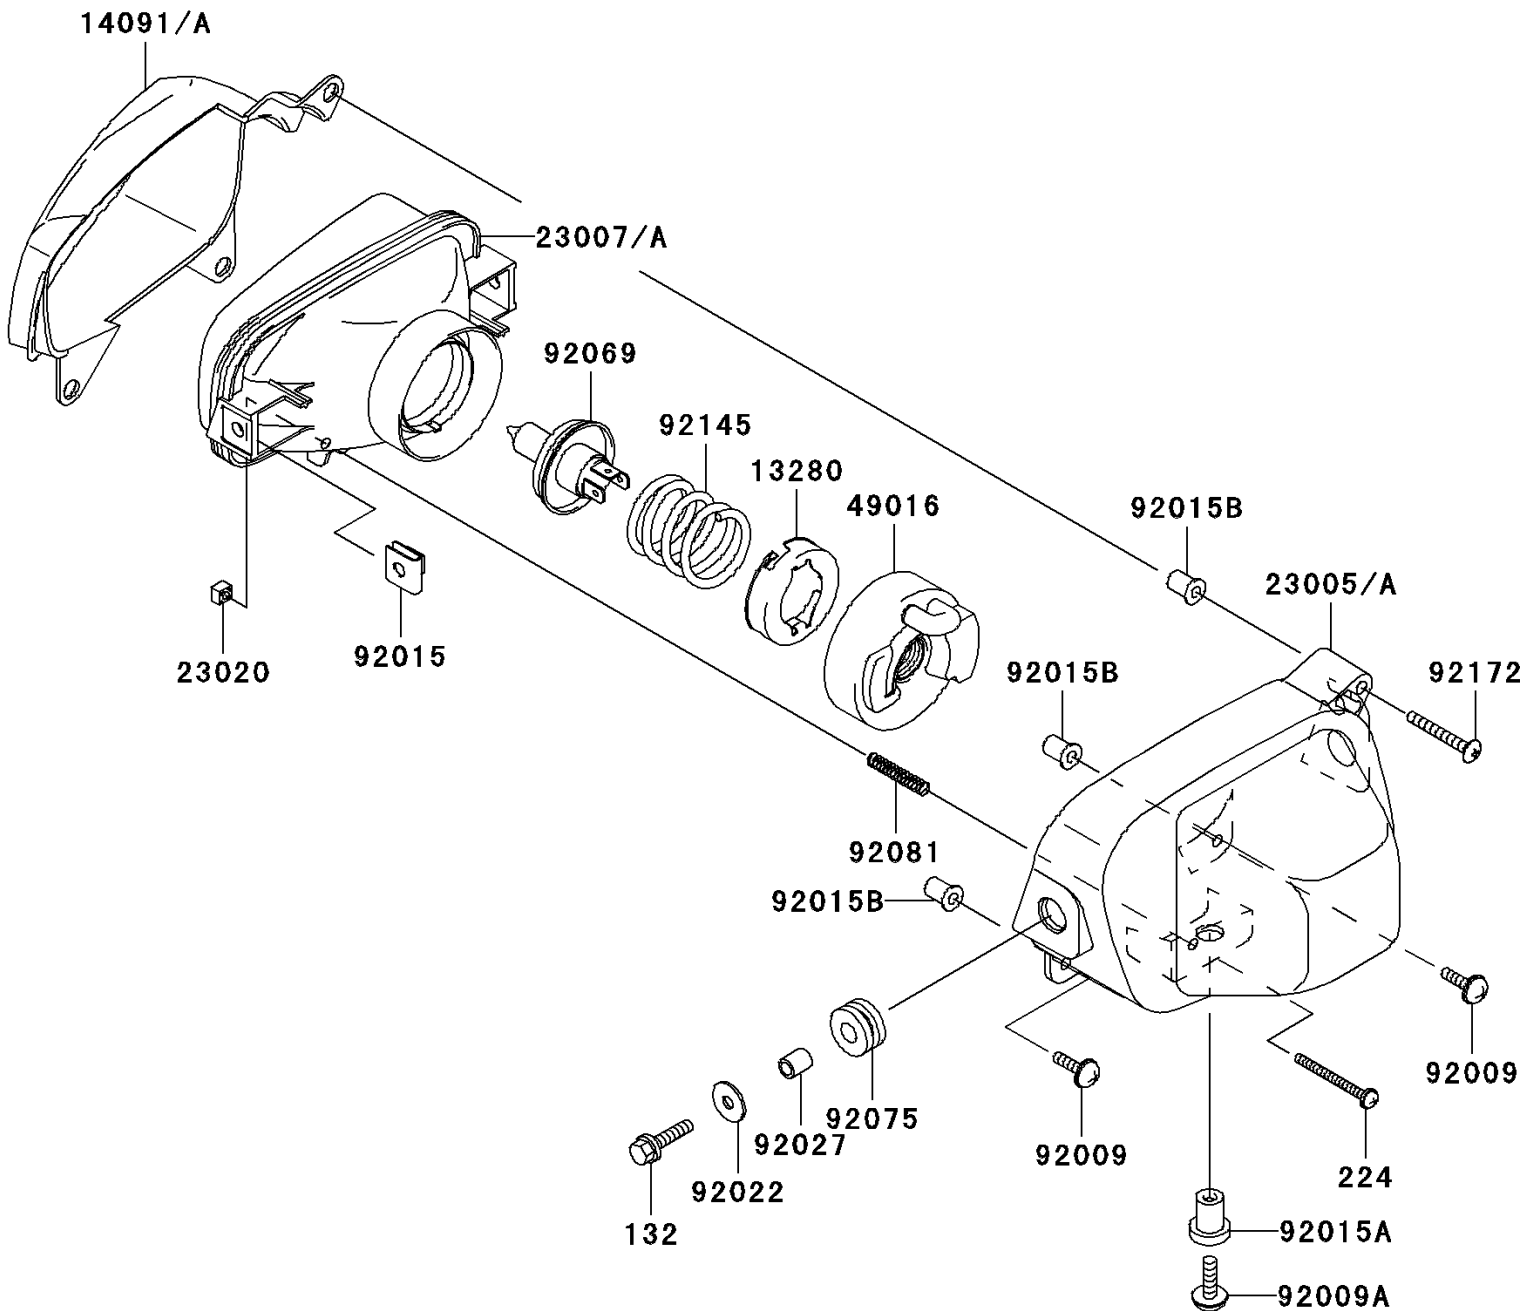

## 2004 KFX®700 PARTS DIAGRAM

Headlight(s)

F2710

## 2004 KFX®700 PARTS LIST

Headlight(s)

ITEM NAME	PART NUMBER	QUANTITY
BOLT-FLANGED-SMALL,6X25 (Ref # 132)	132H0625	1
SCREW-PAN-WP-CROS (Ref # 224)	224D0445	1
HOLDER,BULB SETTING (Ref # 13280)	13280-1198	1
COVER,HEAD LAMP GRILL,LH,BLACK (Ref # 14091)	14091-0061-6Z	1
COVER,HEAD LAMP GRILL,RH,BLACK (Ref # 14091A)	14091-0062-6Z	1
BODY-COMP-HEAD LAMP,LH (Ref # 23005)	23005-1180	1
BODY-COMP-HEAD LAMP,RH (Ref # 23005A)	23005-1181	1
LENS-COMP,HEAD LAMP,LH (Ref # 23007)	23007-1389	1
LENS-COMP,HEAD LAMP,RH (Ref # 23007A)	23007-1390	1
NUT,4MM,FOCUS ADJUST (Ref # 23020)	23020-018	1
COVER-SEAL,HEAD LAMP (Ref # 49016)	49016-1213	1
SCREW,5X16,BLACK (Ref # 92009)	92009-1654	1
SCREW,6X22 (Ref # 92009A)	92009-1664	1
NUT,6MM (Ref # 92015)	92015-1094	1
NUT,RUBBER,6MM (Ref # 92015A)	92015-1692	1
NUT,WELL,5MM (Ref # 92015B)	92015-1757	1
WASHER,6.5X20X1.6 (Ref # 92022)	92022-125	1
COLLAR,6.8X10X12 (Ref # 92027)	92027-162	1
BULB,12V 45/45W,T15 (Ref # 92069)	92069-1114	1
DAMPER (Ref # 92075)	92075-1690	1
SPRING,FOCUS ADJUST (Ref # 92081)	92081-1896	1
SPRING,BULB SETTING (Ref # 92145)	92145-1346	1
SCREW,5X40 (Ref # 92172)	92172-0063	1