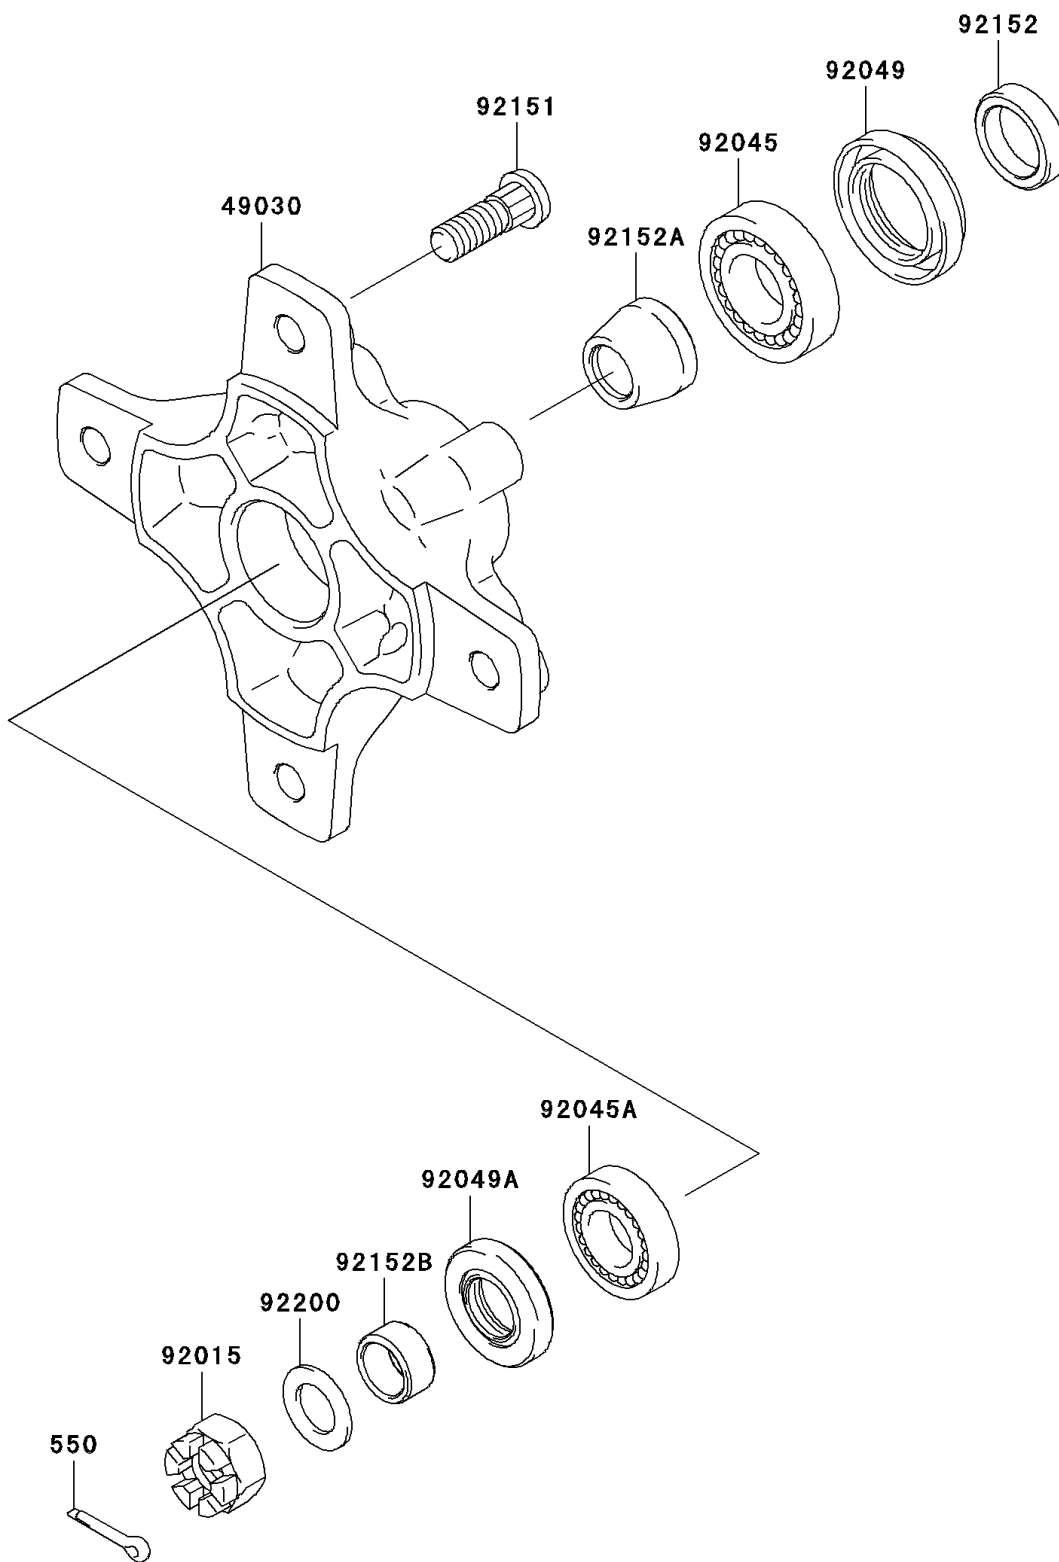

## 2004 KFX®700 PARTS DIAGRAM

Front Hub

F2230

## 2004 KFX®700 PARTS LIST

Front Hub

ITEM NAME	PART NUMBER	QUANTITY
PIN-COTTER,3.0X30 (Ref # 550)	550D3030	1
HUB,FR (Ref # 49030)	49030-1142	1
NUT,CASTLE,14MM (Ref # 92015)	92015-1765	1
BEARING-BALL,60042RD (Ref # 92045)	92045-3705	1
BEARING-BALL,62022RD (Ref # 92045A)	92045-3721	1
SEAL-OIL,MT028N1 (Ref # 92049)	92049-1612	1
SEAL-OIL,MHSA20X35X7 (Ref # 92049A)	92049-1613	1
BOLT,10X29.5 (Ref # 92151)	92151-1392	1
COLLAR,21.2X28X7 (Ref # 92152)	92152-1461	1
COLLAR (Ref # 92152A)	92152-1462	1
COLLAR,15.2X20X10 (Ref # 92152B)	92152-1463	1
WASHER,14.5X24X1.6 (Ref # 92200)	92200-1171	1