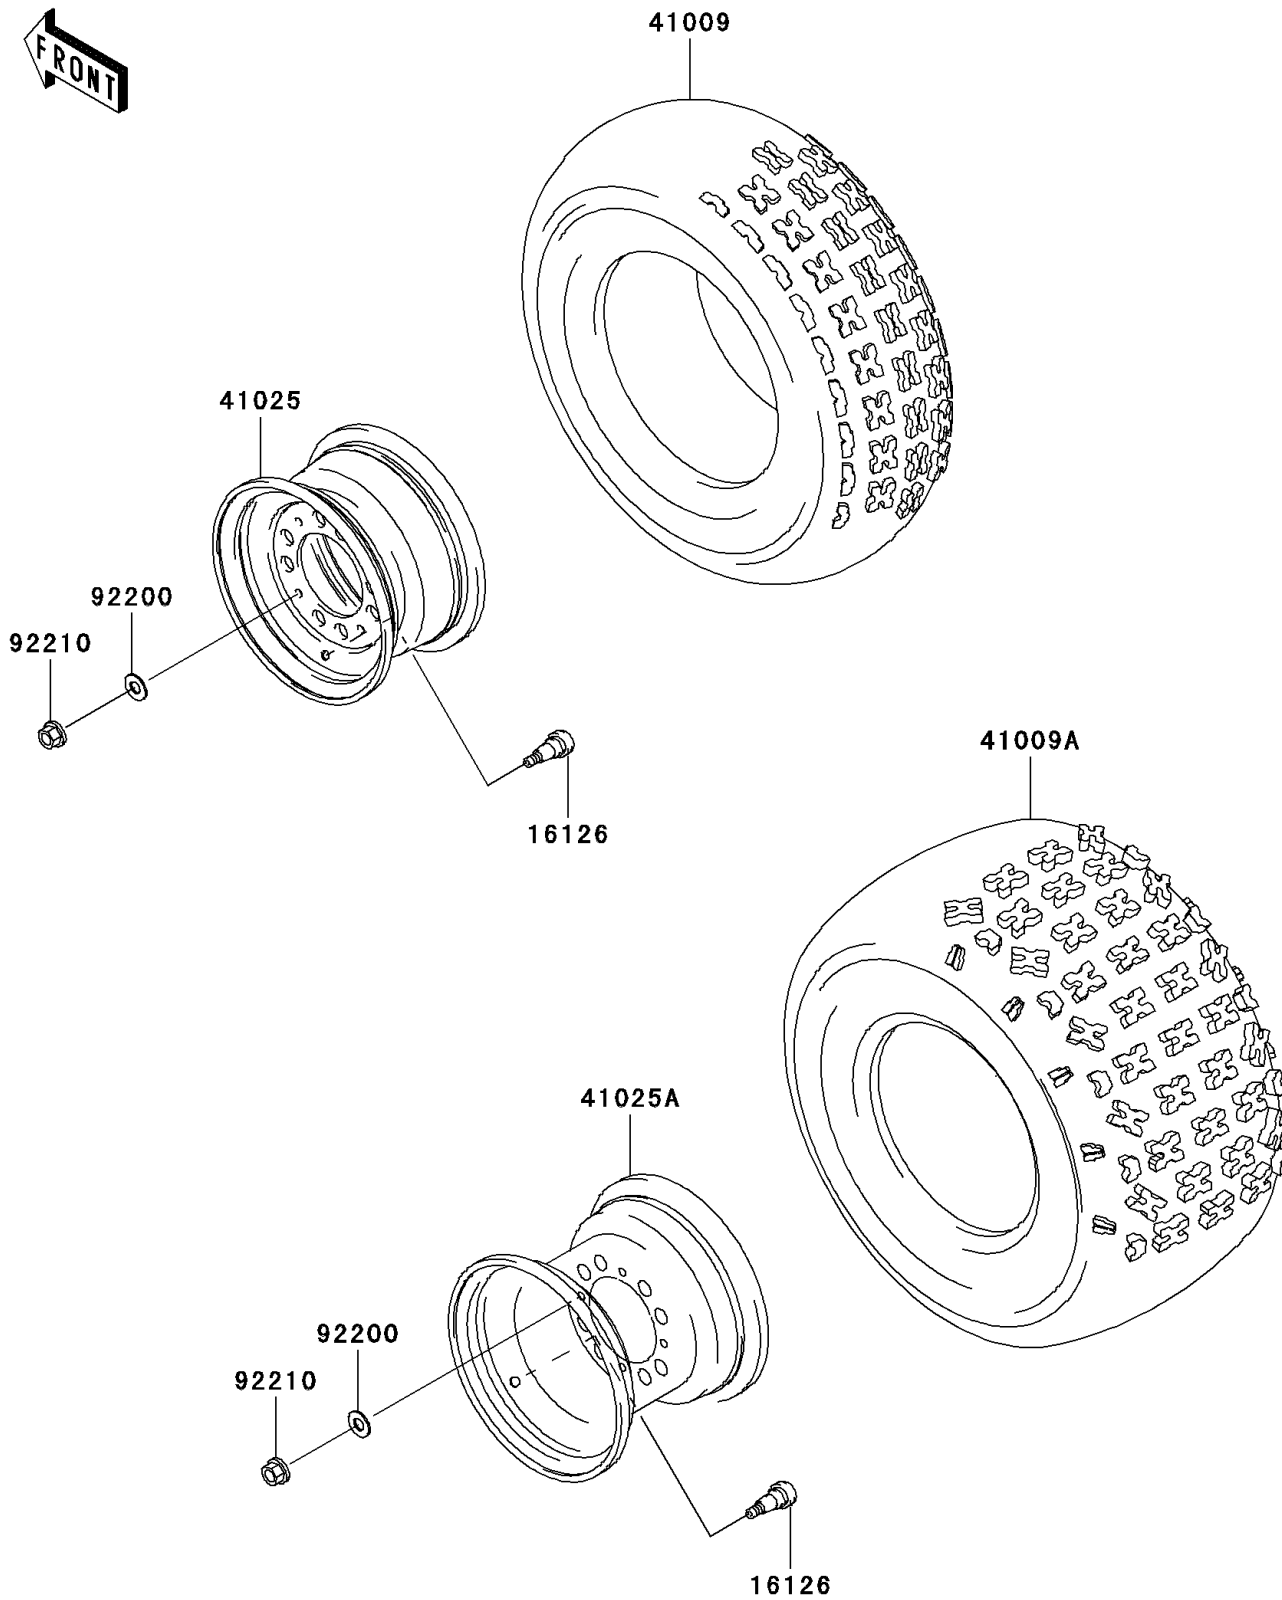

2004 KFX®700 PARTS DIAGRAM

Wheels/Tires

F2210

2004 KFX®700 PARTS LIST

Wheels/Tires

ITEM NAME	PART NUMBER	QUANTITY
VALVE (Ref # 16126)	16126-4001	1
TIRE,FR,AT22X7-10 (Ref # 41009)	41009-0033	1
TIRE,RR,AT22X11-10 (Ref # 41009A)	41009-0034	1
RIM,FR,10X5.5AT (Ref # 41025)	41025-0002	1
RIM,RR,10X8.5AT (Ref # 41025A)	41025-0003	1
WASHER,10.5X25X1.6 (Ref # 92200)	92200-1595	1
NUT,FLANGED,10MM (Ref # 92210)	92210-1325	1