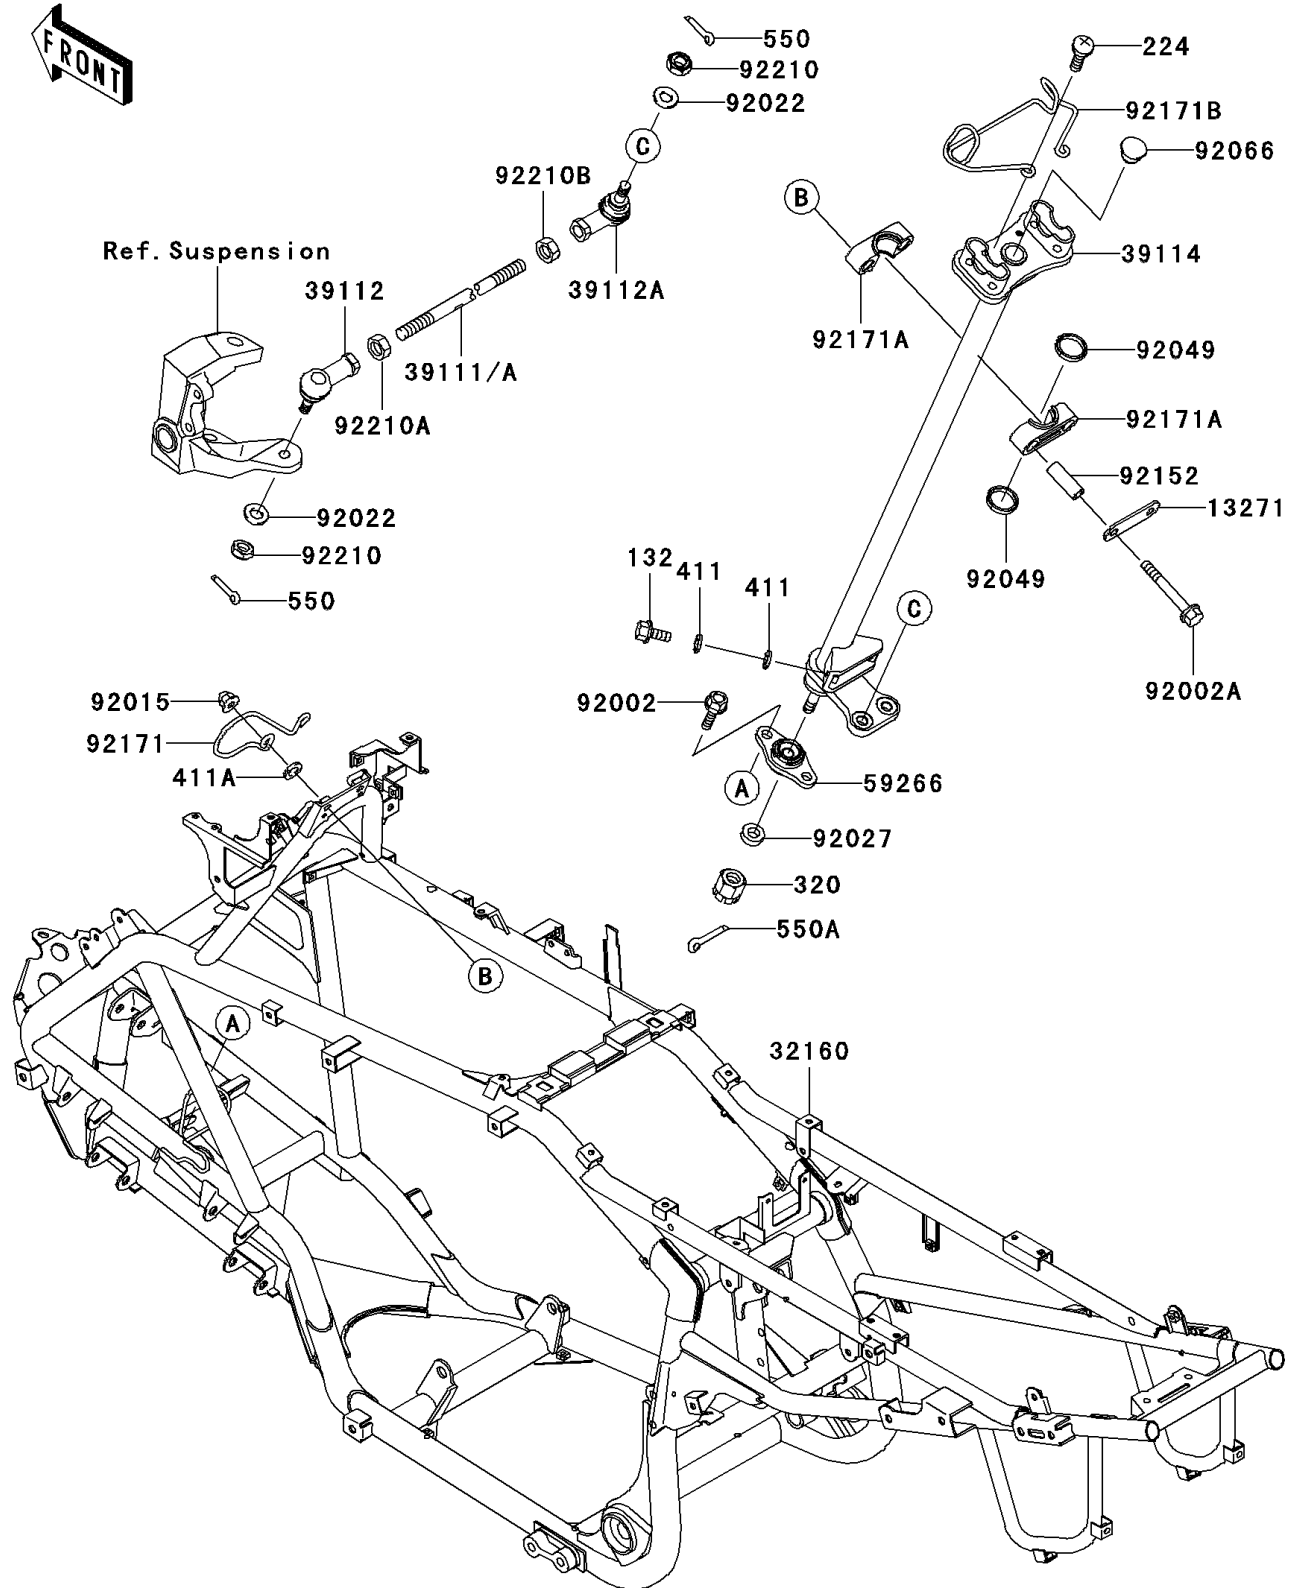

2004 KFX®700 PARTS DIAGRAM

Frame

F2120

2004 KFX®700 PARTS LIST

Frame

ITEM NAME	PART NUMBER	QUANTITY
BOLT-FLANGED-SMALL (Ref # 132)	132J0616	1
SCREW-PAN-WP-CROS (Ref # 224)	224C0614	1
NUT-CASTLE (Ref # 320)	320H1000	1
WASHER-PLAIN,6MM (Ref # 411)	411B0600	1
WASHER-PLAIN,8MM,BLACK (Ref # 411A)	411F0800	1
PIN-COTTER,2.0X15 (Ref # 550)	550D2015	1
PIN-COTTER,2.5X18 (Ref # 550A)	550D2518	1
PLATE (Ref # 13271)	13271-1887	1
FRAME-COMP,G.GRAY (Ref # 32160)	32160-0028-HN	1
ROD-TIE (Ref # 39111A)	39111-1180	1
RODEND-TIE,RIGHT HANDED (Ref # 39112)	39112-1087	1
RODEND-TIE,LEFT HANDED (Ref # 39112A)	39112-1088	1
SHAFT-COMP-STRG (Ref # 39114)	39114-0001	1
JOINT-BALL (Ref # 59266)	59266-0001	1
BOLT,8X20 (Ref # 92002)	92002-1250	1
BOLT,FLANGED,8X70 (Ref # 92002A)	92002-1349	1
NUT,CAP,8MM,BLACK (Ref # 92015)	92015-1174	1
WASHER,10.2X20X1.5 (Ref # 92022)	92022-3742	1
COLLAR,10X21.3X7 (Ref # 92027)	92027-1817	1
SEAL-OIL,SR25.4X31X3.8 (Ref # 92049)	92049-1611	1
PLUG (Ref # 92066)	92066-1220	1
COLLAR,9.1X13.9X39.2 (Ref # 92152)	92152-1456	1
CLAMP,CABLE (Ref # 92171)	92171-0066	1
CLAMP,STEERING SHAFT (Ref # 92171A)	92171-1542	1
CLAMP,CABLE&HARNESS (Ref # 92171B)	92171-1543	1
NUT,LOCK,10MM (Ref # 92210)	92210-1184	1
NUT,RIGHT HANDED (Ref # 92210A)	92210-1385	1
NUT,LEFT HANDED (Ref # 92210B)	92210-1386	1