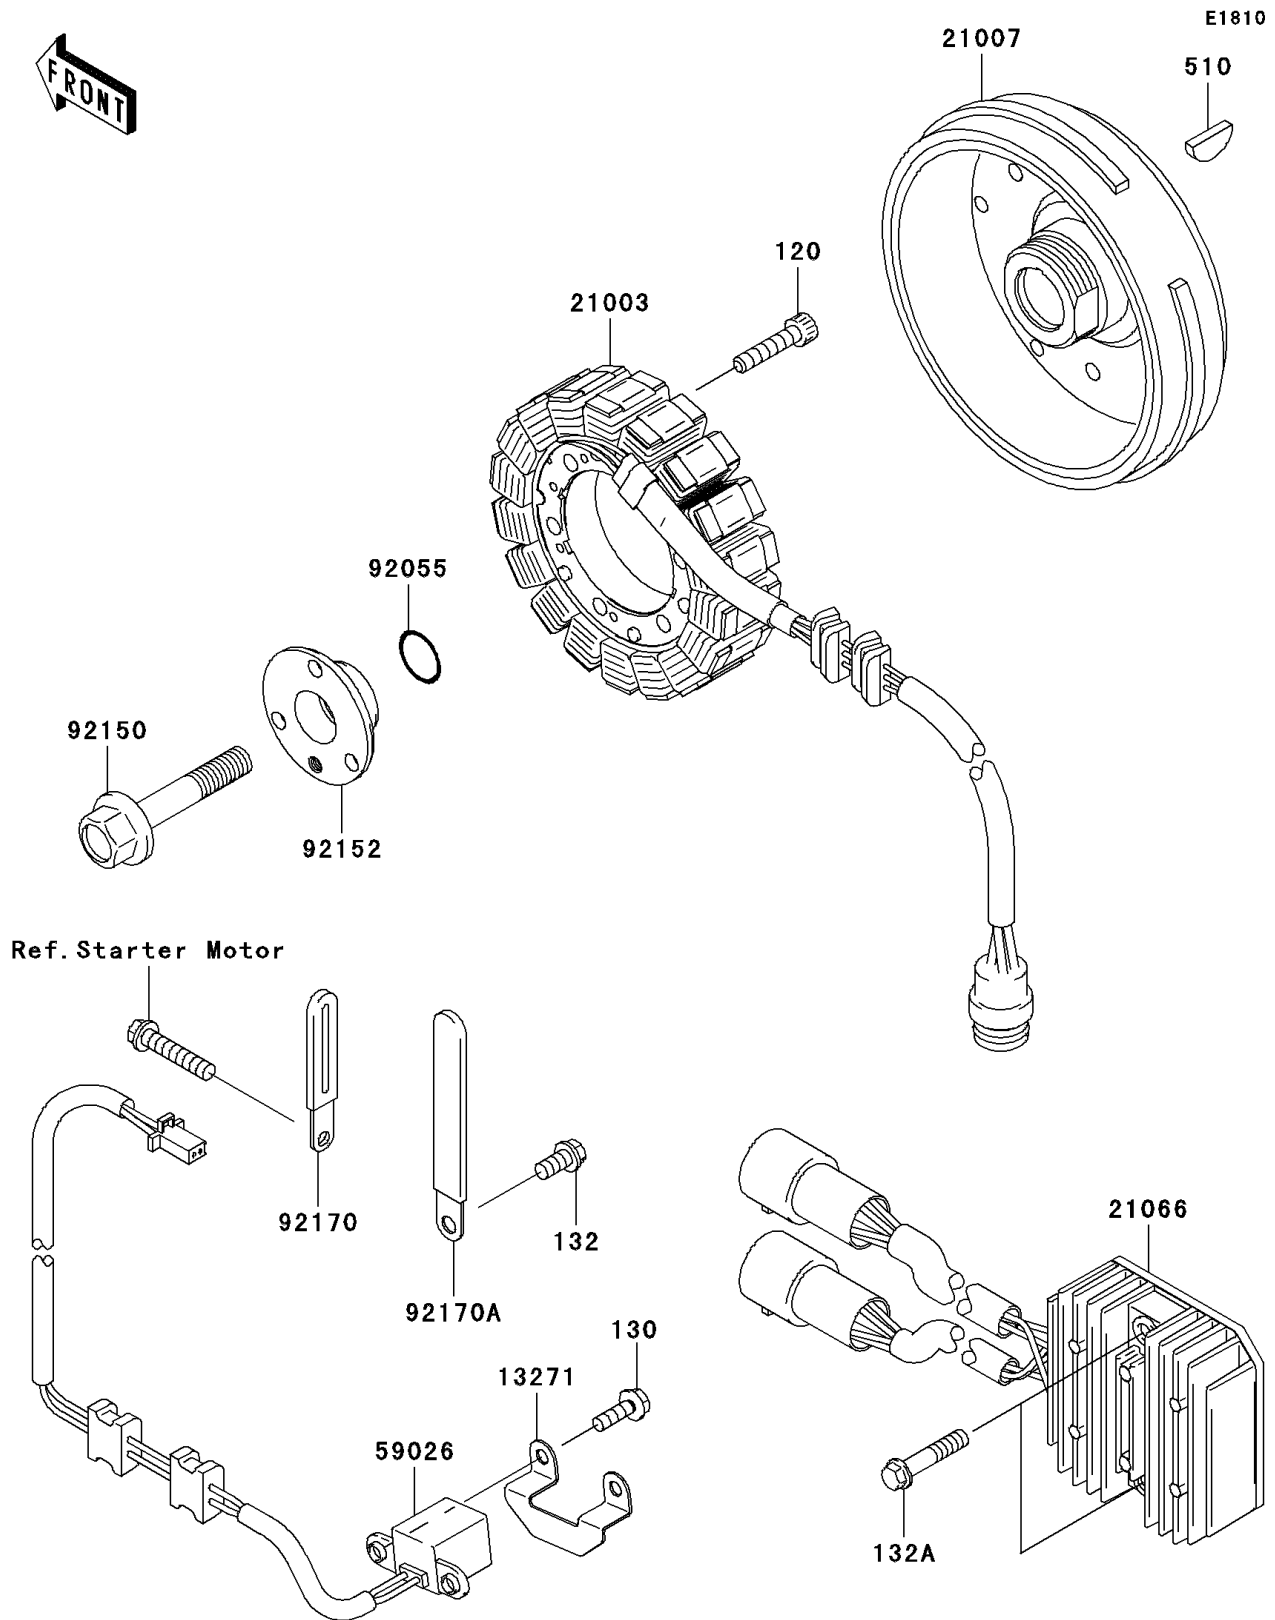

2004 KFX[®]700 PARTS DIAGRAM

Generator

2004 KFX®700 PARTS LIST

Generator

ITEM NAME	PART NUMBER	QUANTITY
BOLT-SOCKET,6X28 (Ref # 120)	120P0628	1
BOLT-FLANGED (Ref # 130)	130G0516	1
BOLT-FLANGED-SMALL (Ref # 132)	132Y0612	1
BOLT-FLANGED-SMALL (Ref # 132A)	132Y0630	1
KEY-WOODRUFF (Ref # 510)	510A4200	1
PLATE (Ref # 13271)	13271-1369	1
STATOR (Ref # 21003)	21003-0003	1
ROTOR (Ref # 21007)	21007-1367	1
REGULATOR-VOLTAGE (Ref # 21066)	21066-1112	1
COIL-PULSING (Ref # 59026)	59026-1159	1
RING-0,19.8X2.2 (Ref # 92055)	92055-1215	1
BOLT,PULLEY (Ref # 92150)	92150-1987	1
COLLAR,20X51X17 (Ref # 92152)	92152-1467	1
CLAMP (Ref # 92170)	92170-1514	1
CLAMP (Ref # 92170A)	92170-1925	1