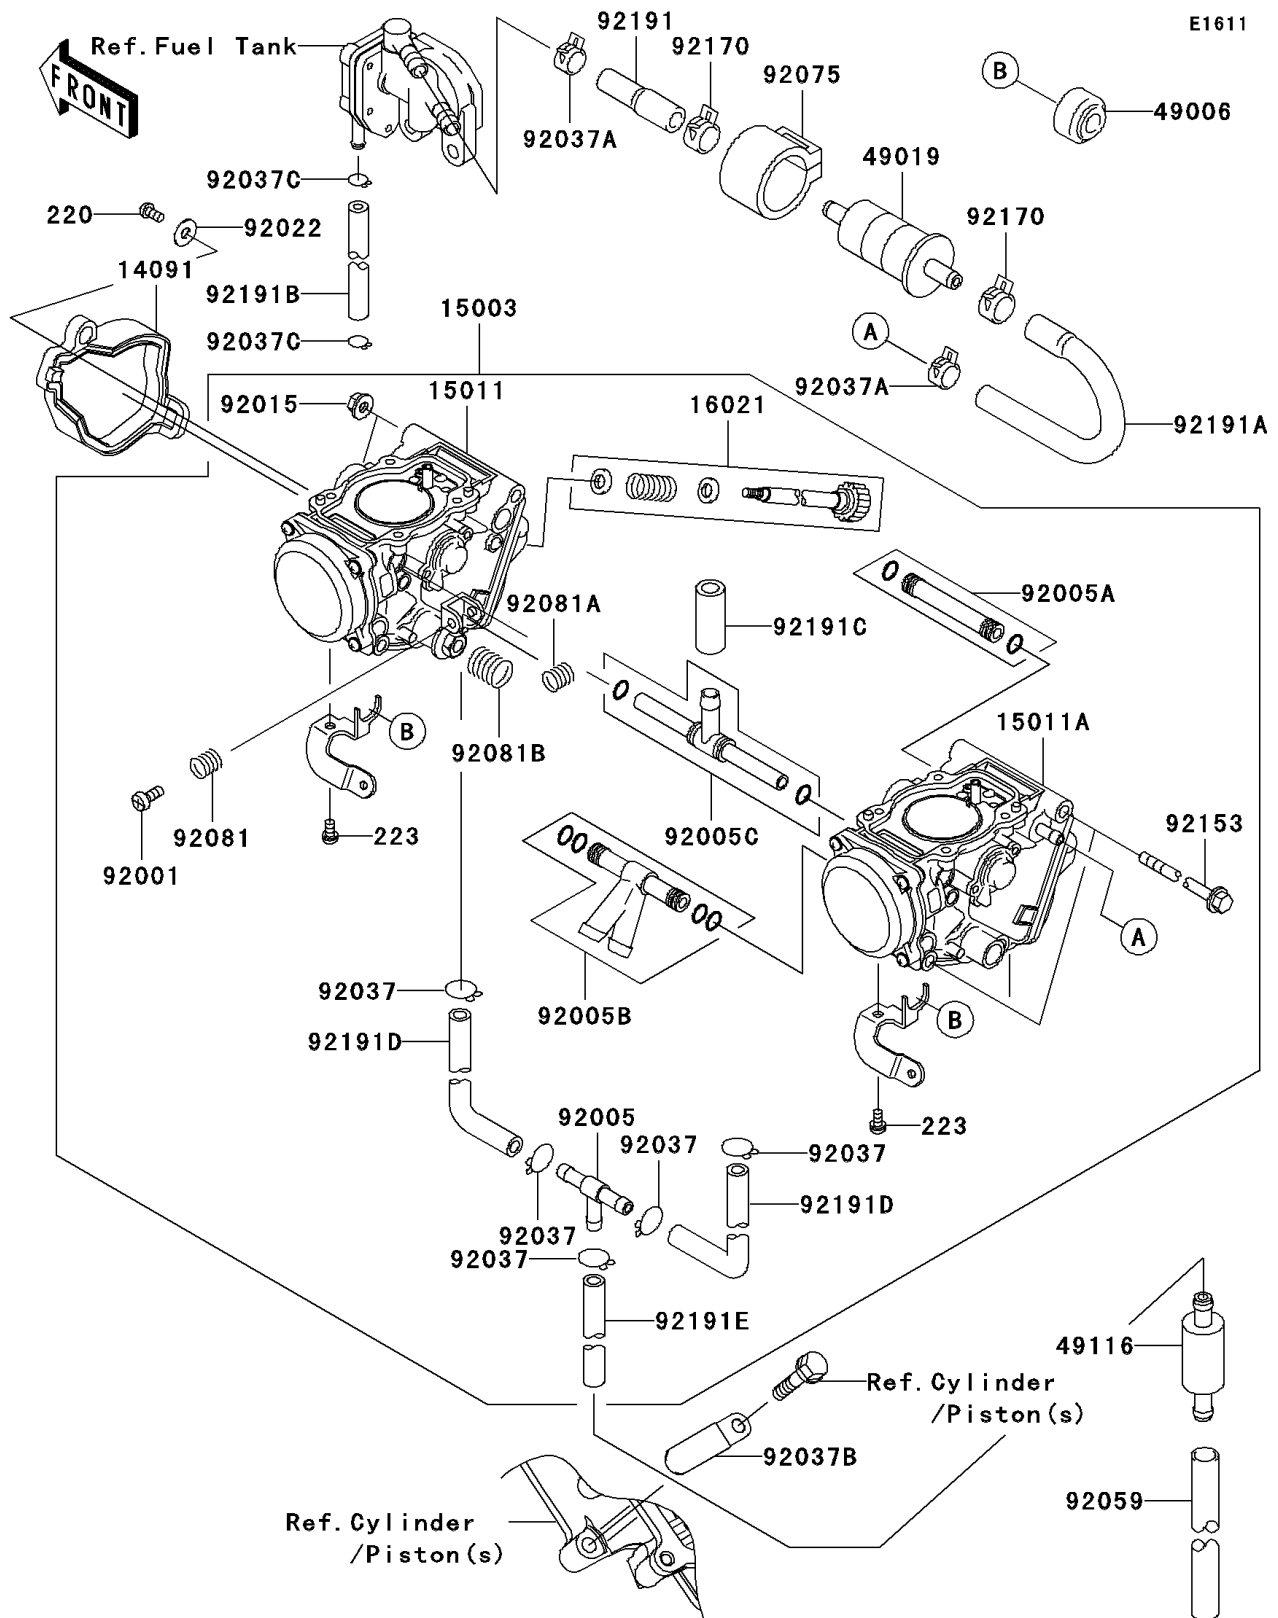

2004 KFX®700 PARTS DIAGRAM

Carburetor

2004 KFX®700 PARTS LIST

Carburetor

ITEM NAME	PART NUMBER	QUANTITY
SCREW-PAN-CROS (Ref # 220)	220B0408	1
SCREW-PAN-WS-CROS (Ref # 223)	223D0408	1
COVER,THROTTLE CABLE (Ref # 14091)	14091-1196	1
CARBURETOR-ASSY (Ref # 15003)	15003-0019	1
CARBURETOR,FR (Ref # 15011)	15011-0015	1
CARBURETOR,RR (Ref # 15011A)	15011-0016	1
SCREW-THROTTLE STOP (Ref # 16021)	16021-1223	1
BOOT,STARTER CABLE (Ref # 49006)	49006-1353	1
FILTER-FUEL (Ref # 49019)	49019-1055	1
VALVE-ASSY (Ref # 49116)	49116-1126	1
BOLT,THROTTLE ADJUST (Ref # 92001)	92001-1998	1
FITTING,FUEL,T-TYPE (Ref # 92005)	92005-1112	1
FITTING (Ref # 92005A)	92005-1375	1
FITTING (Ref # 92005B)	92005-1376	1
FITTING (Ref # 92005C)	92005-1385	1
NUT,FLANGED,5MM (Ref # 92015)	92015-1259	1
WASHER,5.2X13X1 (Ref # 92022)	92022-1380	1
CLAMP,TUBE (Ref # 92037)	92037-1201	1
CLAMP,TUBE (Ref # 92037A)	92037-1505	1
CLAMP,L=45 (Ref # 92037B)	92037-1539	1
CLAMP (Ref # 92037C)	92037-1610	1
TUBE,7X10X100 (Ref # 92059)	92059-1736	1
DAMPER,FUEL FILTER (Ref # 92075)	92075-1853	1
SPRING,THROTTLE ADJUST UPP (Ref # 92081)	92081-1620	1
SPRING,THROTTLE ADJUST LWR (Ref # 92081A)	92081-1621	1
SPRING,THROTTLE ADJUST CNT (Ref # 92081B)	92081-1622	1
BOLT,5X143 (Ref # 92153)	92153-1068	1
CLAMP (Ref # 92170)	92170-1492	1
TUBE,TAP-FUEL FILTER (Ref # 92191)	92191-0017	1

2004 KFX®700 PARTS LIST

Carburetor

ITEM NAME	PART NUMBER	QUANTITY
TUBE,FUEL FILTER-CARBURETOR (Ref # 92191A)	92191-0018	1
TUBE (Ref # 92191B)	92191-1251	1
TUBE,7X11X25 (Ref # 92191C)	92191-1672	1
TUBE,4.5X8X65 (Ref # 92191D)	92191-1673	1
TUBE,4.5X8X420 (Ref # 92191E)	92191-1674	1