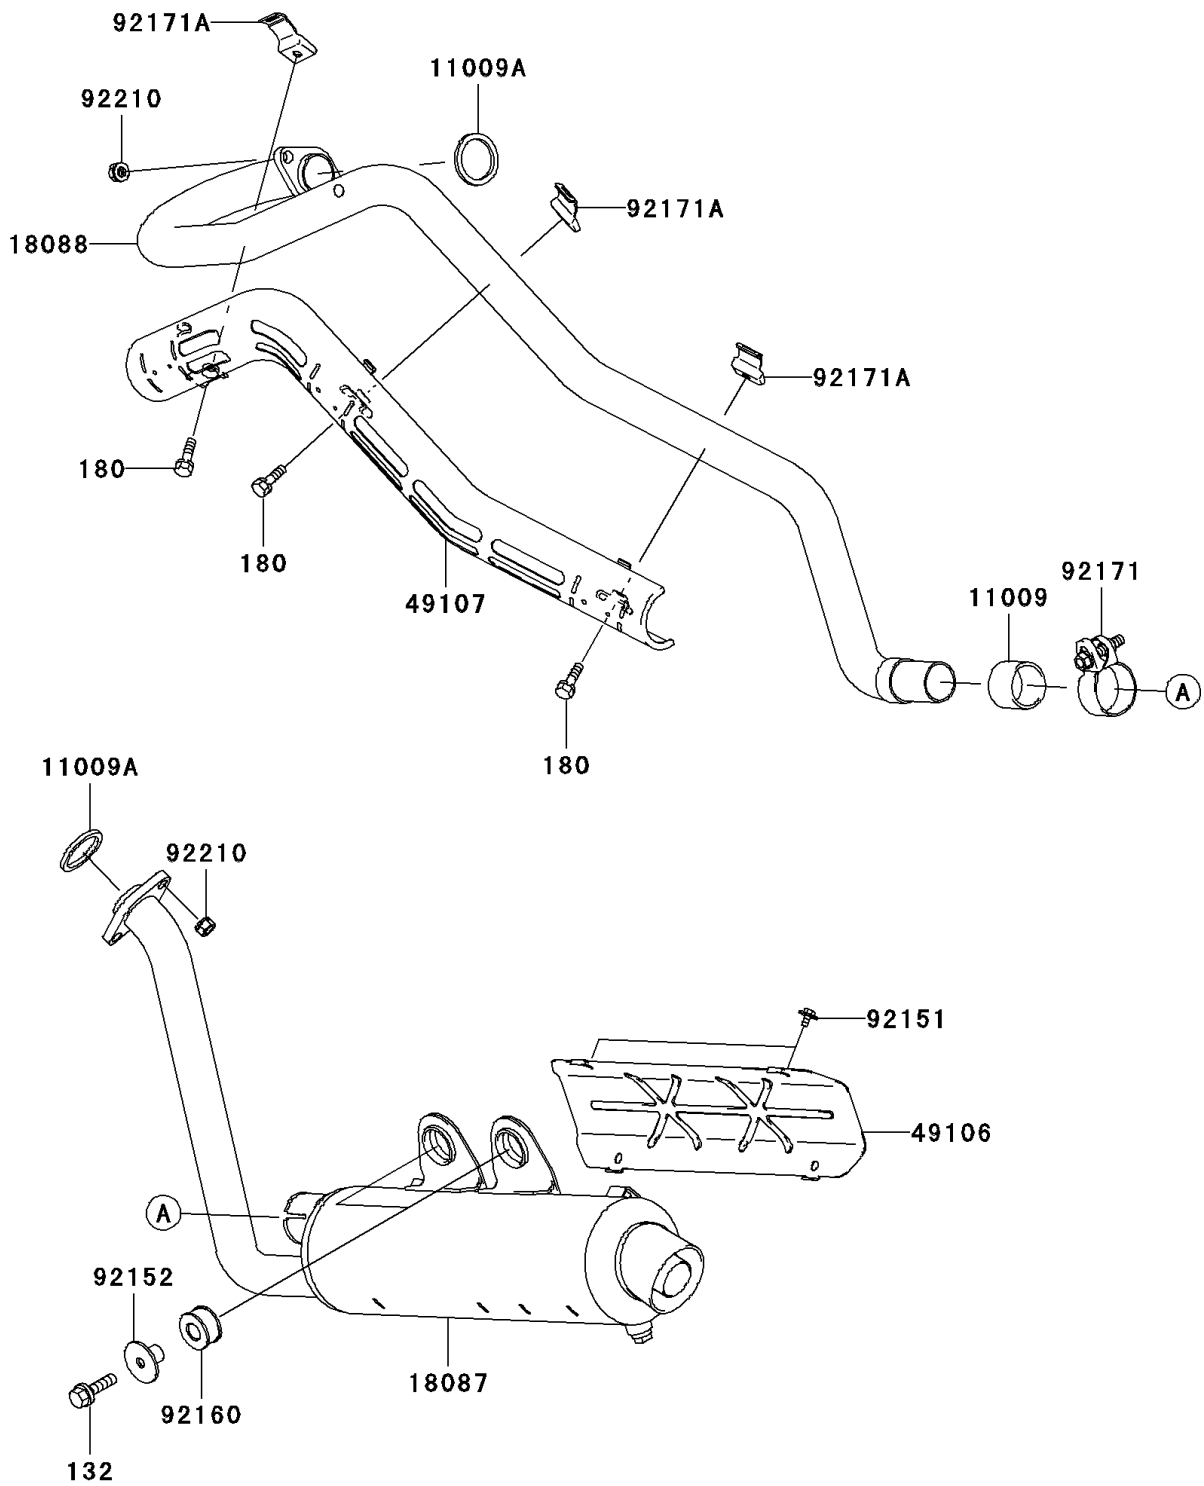

## 2004 KFX®700 PARTS DIAGRAM

Muffler(s)

E1140

## 2004 KFX®700 PARTS LIST

Muffler(s)

ITEM NAME	PART NUMBER	QUANTITY
BOLT-FLANGED-SMALL (Ref # 132)	132Y0830	1
BOLT-UPSET-WS (Ref # 180)	180Y0620	1
GASKET,MUFFLER CONNECTING (Ref # 11009)	11009-1865	1
GASKET,EXHAUST HOLDER (Ref # 11009A)	11009-1894	1
MUFFLER (Ref # 18087)	18087-0006	1
PIPE-EXHAUST (Ref # 18088)	18088-1222	1
COVER-MUFFLER (Ref # 49106)	49106-1293	1
COVER-EXHAUST PIPE (Ref # 49107)	49107-1226	1
BOLT,6X12 (Ref # 92151)	92151-1944	1
COLLAR,MUFFLER (Ref # 92152)	92152-1152	1
DAMPER,MUFFLER (Ref # 92160)	92160-1990	1
CLAMP (Ref # 92171)	92171-1330	1
CLAMP (Ref # 92171A)	92171-1357	1
NUT,RH,THREAD 8MM (Ref # 92210)	92210-1242	1