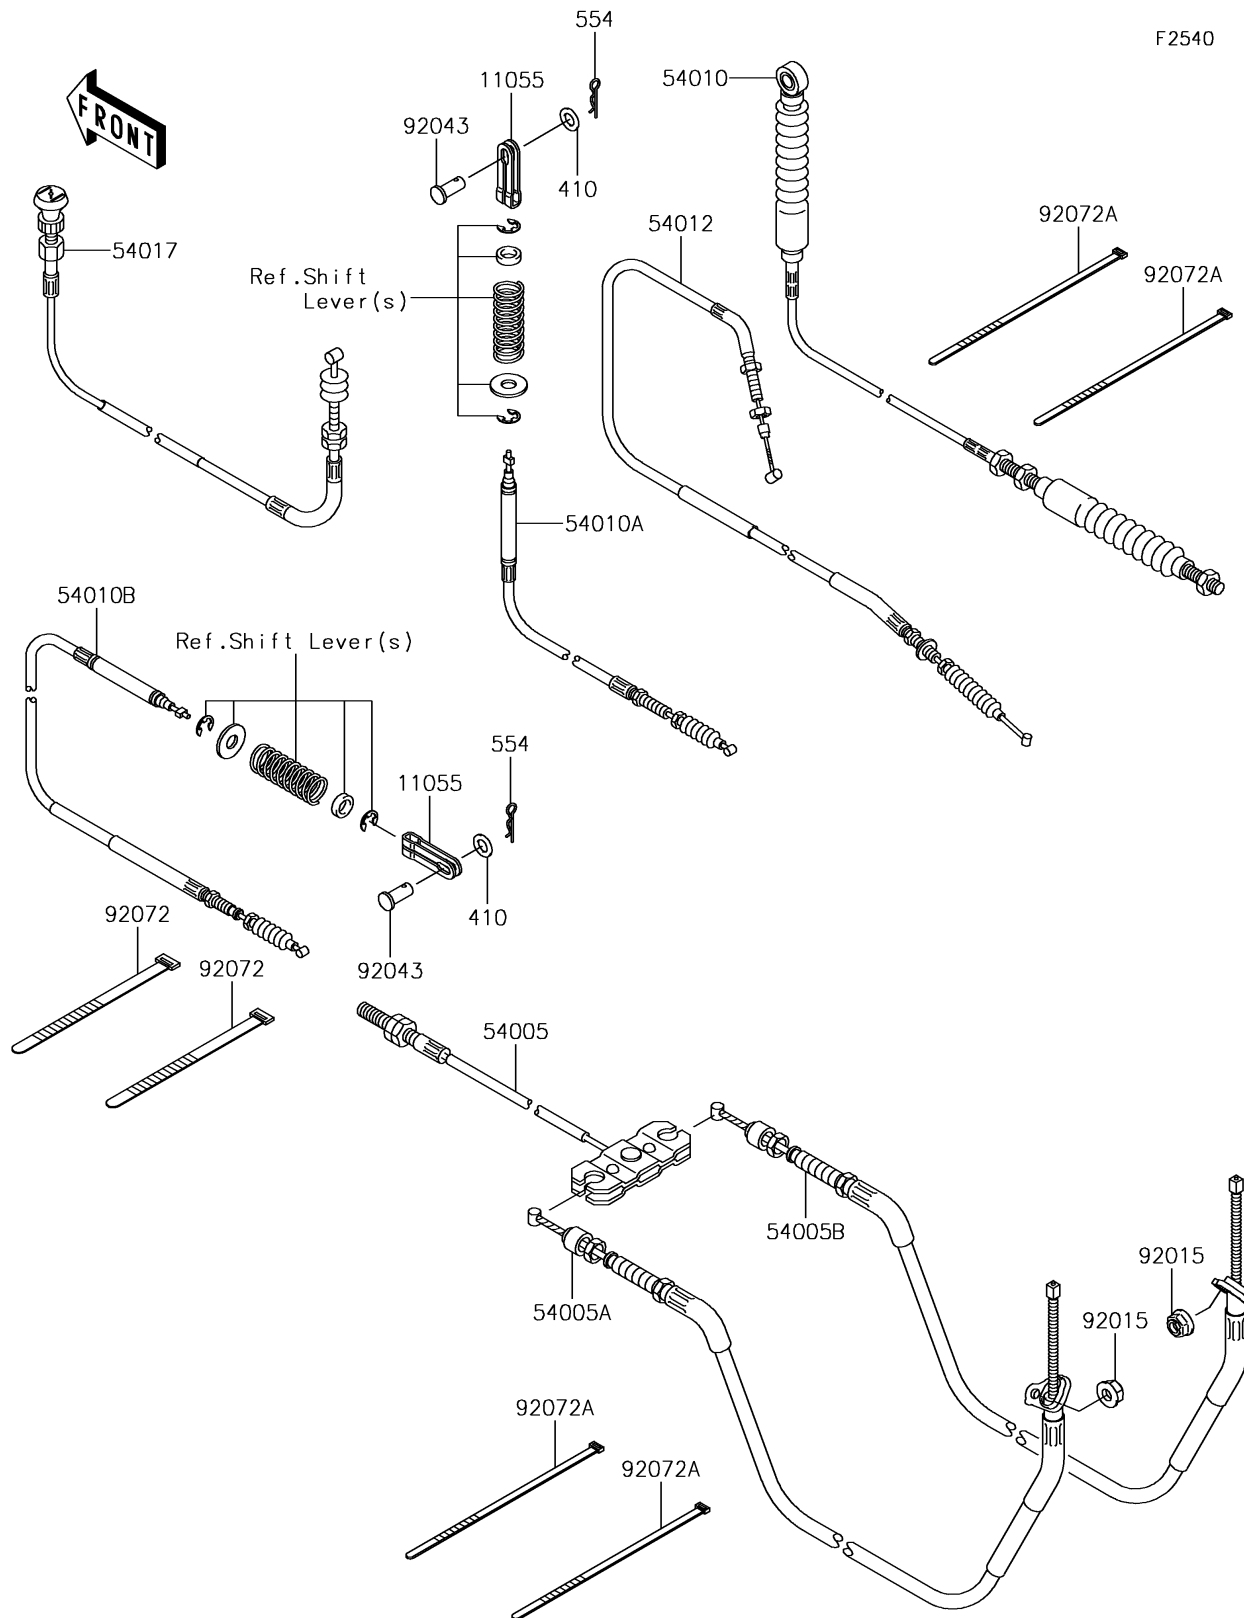

2017 MULE SX™ 4x4 XC CAMO PARTS DIAGRAM

Cables

2017 MULE SX™ 4x4 XC CAMO PARTS LIST

Cables

ITEM NAME	PART NUMBER	QUANTITY
BRACKET,DIFF LOCK (Ref # 11055)	11055-7505	1
WASHER-PLAIN-SMALL (Ref # 410)	410AA0600	1
CABLE-BRAKE,PARKING,FR (Ref # 54005)	54005-1198	1
CABLE-BRAKE,PARKING,LH (Ref # 54005A)	54005-7505	1
CABLE-BRAKE,PARKING,RH (Ref # 54005B)	54005-7506	1
CABLE,SHIFT CONTROL (Ref # 54010)	54010-0014	1
CABLE,2-4WD (Ref # 54010A)	54010-0015	1
CABLE,DIFF LOCK (Ref # 54010B)	54010-0017	1
CABLE-THROTTLE (Ref # 54012)	54012-0127	1
CABLE-STARTER (Ref # 54017)	54017-0012	1
PIN-SNAP,1.2X21.2 (Ref # 554)	554DA0600	1
NUT,LOCK,FLANGED,6MM (Ref # 92015)	92015-1339	1
PIN,6X11 (Ref # 92043)	92043-092	1
BAND,L=149 (Ref # 92072)	92072-031	1
BAND,L=188 (Ref # 92072A)	92072-1239	1