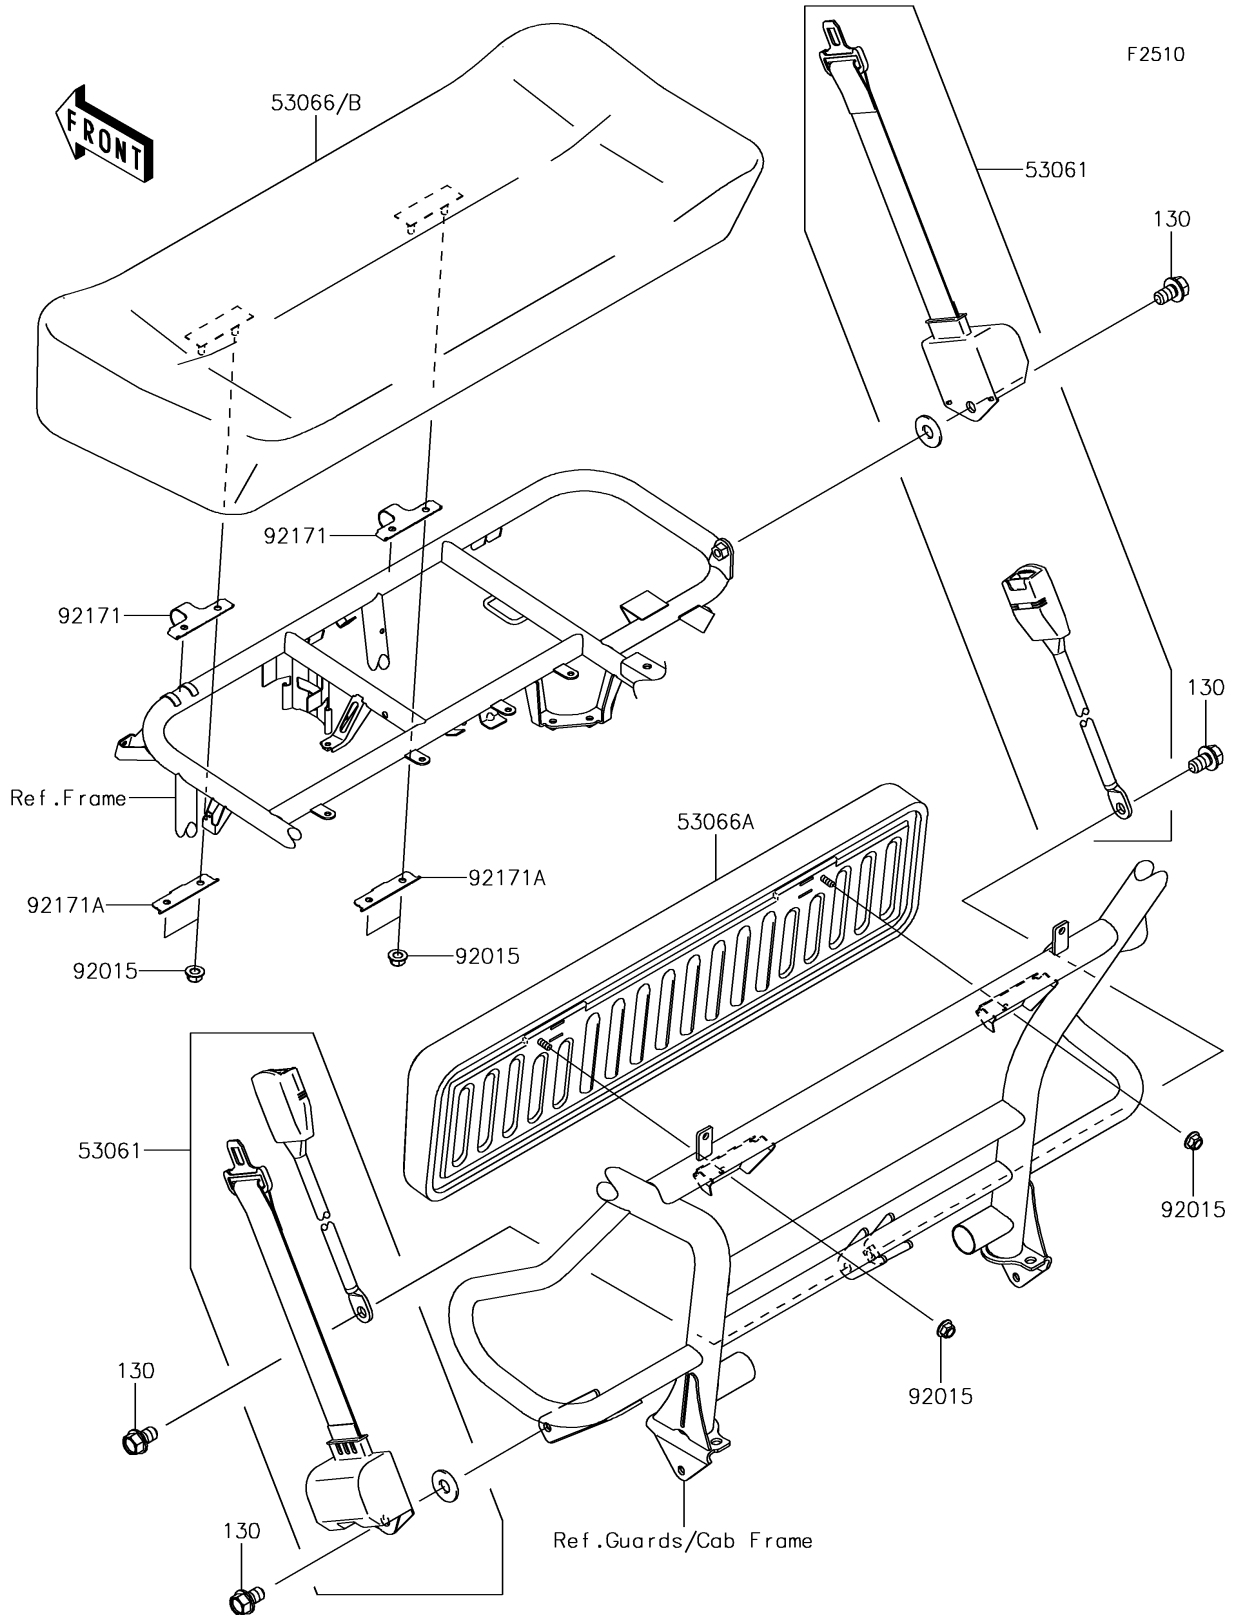

## 2017 MULE SX™ 4x4 XC CAMO PARTS DIAGRAM

Seat

## 2017 MULE SX™ 4x4 XC CAMO PARTS LIST

Seat

ITEM NAME	PART NUMBER	QUANTITY
BOLT-FLANGED,12X20 (Ref # 130)	130BA1220	1
BELT-SEAT (Ref # 53061)	53061-0050	1
SEAT-ASSY,CUSHION,BLACK (Ref # 53066)	53066-0269-MA	1
SEAT-ASSY,BACK,BLACK (Ref # 53066A)	53066-0270-MA	1
NUT,FLANGED,LOCK,8MM (Ref # 92015)	92015-1668	1
CLAMP (Ref # 92171)	92171-0441	1
CLAMP (Ref # 92171A)	92171-0442	1