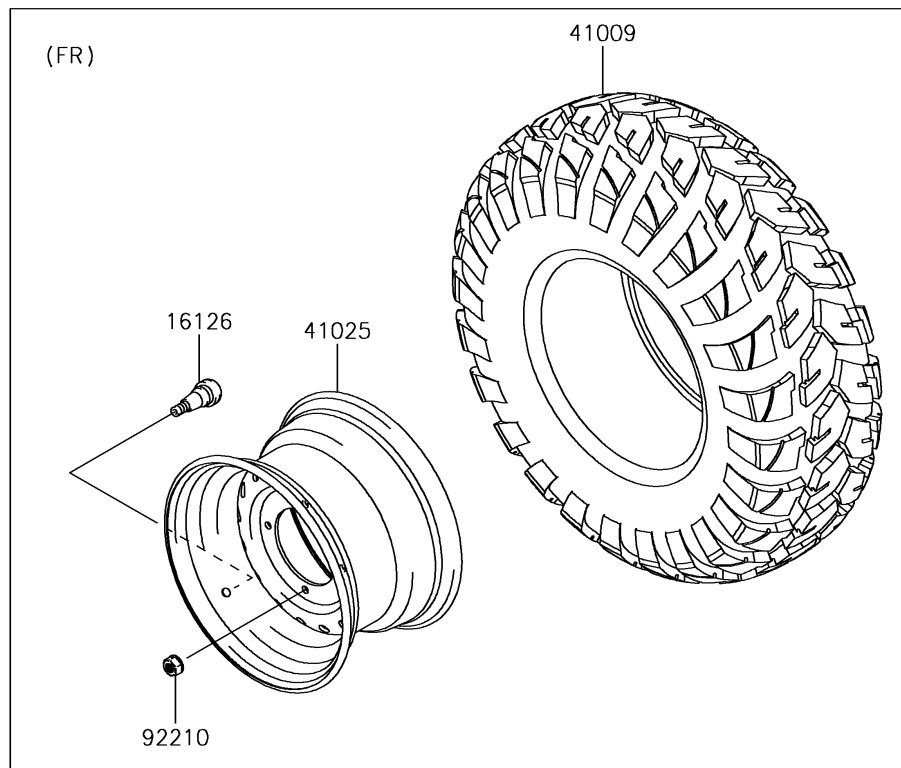

2017 MULE SX™ 4x4 XC CAMO PARTS DIAGRAM

Wheels/Tires

F2210

2017 MULE SX™ 4x4 XC CAMO PARTS LIST

Wheels/Tires

ITEM NAME	PART NUMBER	QUANTITY
VALVE (Ref # 16126)	16126-4001	1
TIRE,26X9.00R12 4PR,FRONTIER (Ref # 41009)	41009-0696	1
RIM,FR,12X7.5AT,F.S.BLACK (Ref # 41025)	41025-7505-397	1
RIM,RR,12X7.5AT,F.S.BLACK (Ref # 41025A)	41025-7506-397	1
NUT,LOCK,10MM (Ref # 92210)	92210-1204	1