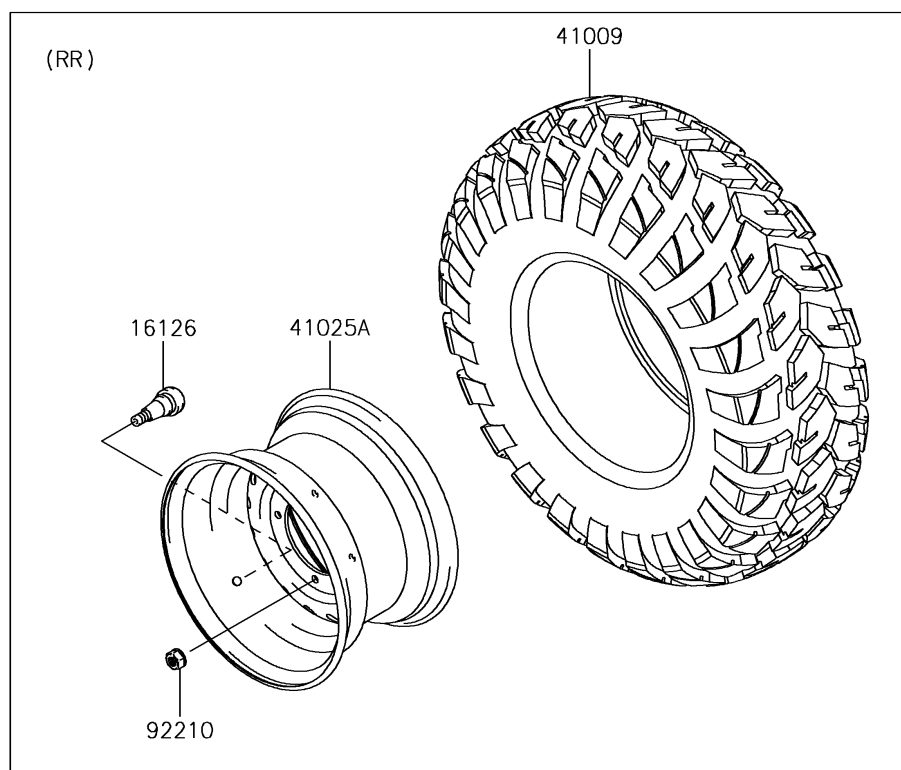

2017 MULE SX™ 4x4 XC CAMO PARTS DIAGRAM

Wheels/Tires

F2210

2017 MULE SX™ 4x4 XC CAMO PARTS LIST

Wheels/Tires

ITEM NAME	PART NUMBER	QUANTITY
VALVE (Ref # 16126)	16126-4001	1
TIRE,26X9.00R12 4PR,FRONTIER (Ref # 41009)	41009-0696	1
RIM,FR,12X7.5AT,F.S.BLACK (Ref # 41025)	41025-7505-397	1
RIM,RR,12X7.5AT,F.S.BLACK (Ref # 41025A)	41025-7506-397	1
NUT,LOCK,10MM (Ref # 92210)	92210-1204	1