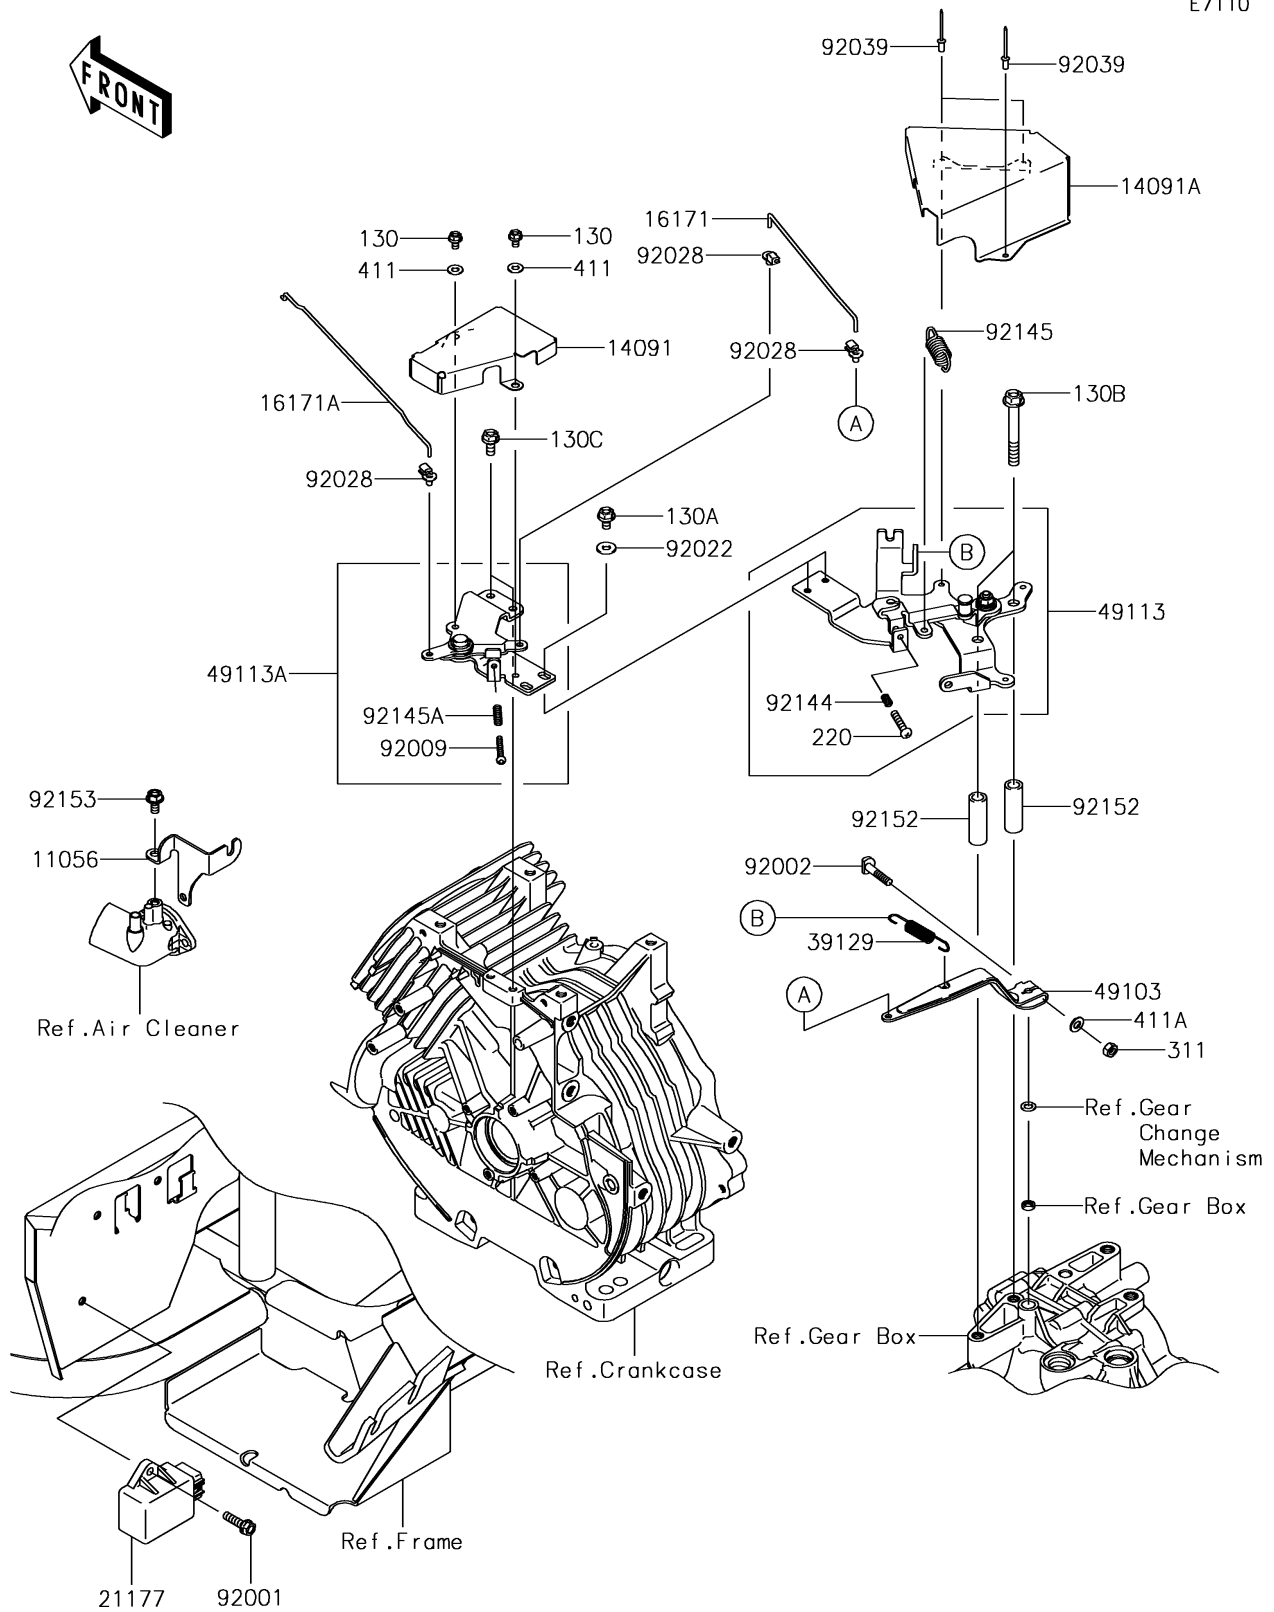

2017 MULE SX™ 4x4 XC CAMO PARTS DIAGRAM

Control

E7110

2017 MULE SX™ 4x4 XC CAMO PARTS LIST

Control

ITEM NAME	PART NUMBER	QUANTITY
BRACKET (Ref # 11056)	11056-2007	1
BOLT-FLANGED,5X8 (Ref # 130)	130BA0508	1
BOLT-FLANGED,6X10 (Ref # 130A)	130BA0610	1
BOLT-FLANGED,8X60 (Ref # 130B)	130BA0860	1
BOLT-FLANGED,6X14 (Ref # 130C)	130BB0614	1
COVER,FR (Ref # 14091)	14091-0401	1
COVER,RR (Ref # 14091A)	14091-0402	1
LINK (Ref # 16171)	16171-0007	1
LINK (Ref # 16171A)	16171-0031	1
CONTROLLER (Ref # 21177)	21177-0003	1
SCREW-PAN-CROS,5X22 (Ref # 220)	220AA0522	1
NUT-HEX,6MM (Ref # 311)	311AA0600	1
SPRING-GOVERNOR (Ref # 39129)	39129-0006	1
WASHER-PLAIN,5MM (Ref # 411)	411AA0500	1
WASHER-PLAIN,6MM (Ref # 411A)	411AA0600	1
ARM-GOVERNOR (Ref # 49103)	49103-1055	1
PANEL-COMP-CONTROL (Ref # 49113)	49113-0006	1
PANEL-COMP-CONTROL (Ref # 49113A)	49113-0046	1
BOLT,FLANGED,6X22 (Ref # 92001)	92001-1352	1
BOLT,6X28 (Ref # 92002)	92002-2269	1
SCREW,4X30 (Ref # 92009)	92009-7002	1
WASHER,6.2X15X1.2 (Ref # 92022)	92022-2373	1
BUSHING,GOVERNOR (Ref # 92028)	92028-2156	1
RIVET,BLIND,4.0X9.2 (Ref # 92039)	92039-1163	1
SPRING (Ref # 92144)	92144-2266	1
SPRING,RETURN (Ref # 92145)	92145-0301	1
SPRING (Ref # 92145A)	92145-7005	1
COLLAR,9.1X13.95X42 (Ref # 92152)	92152-7501	1
BOLT,6X12 (Ref # 92153)	92153-7043	1