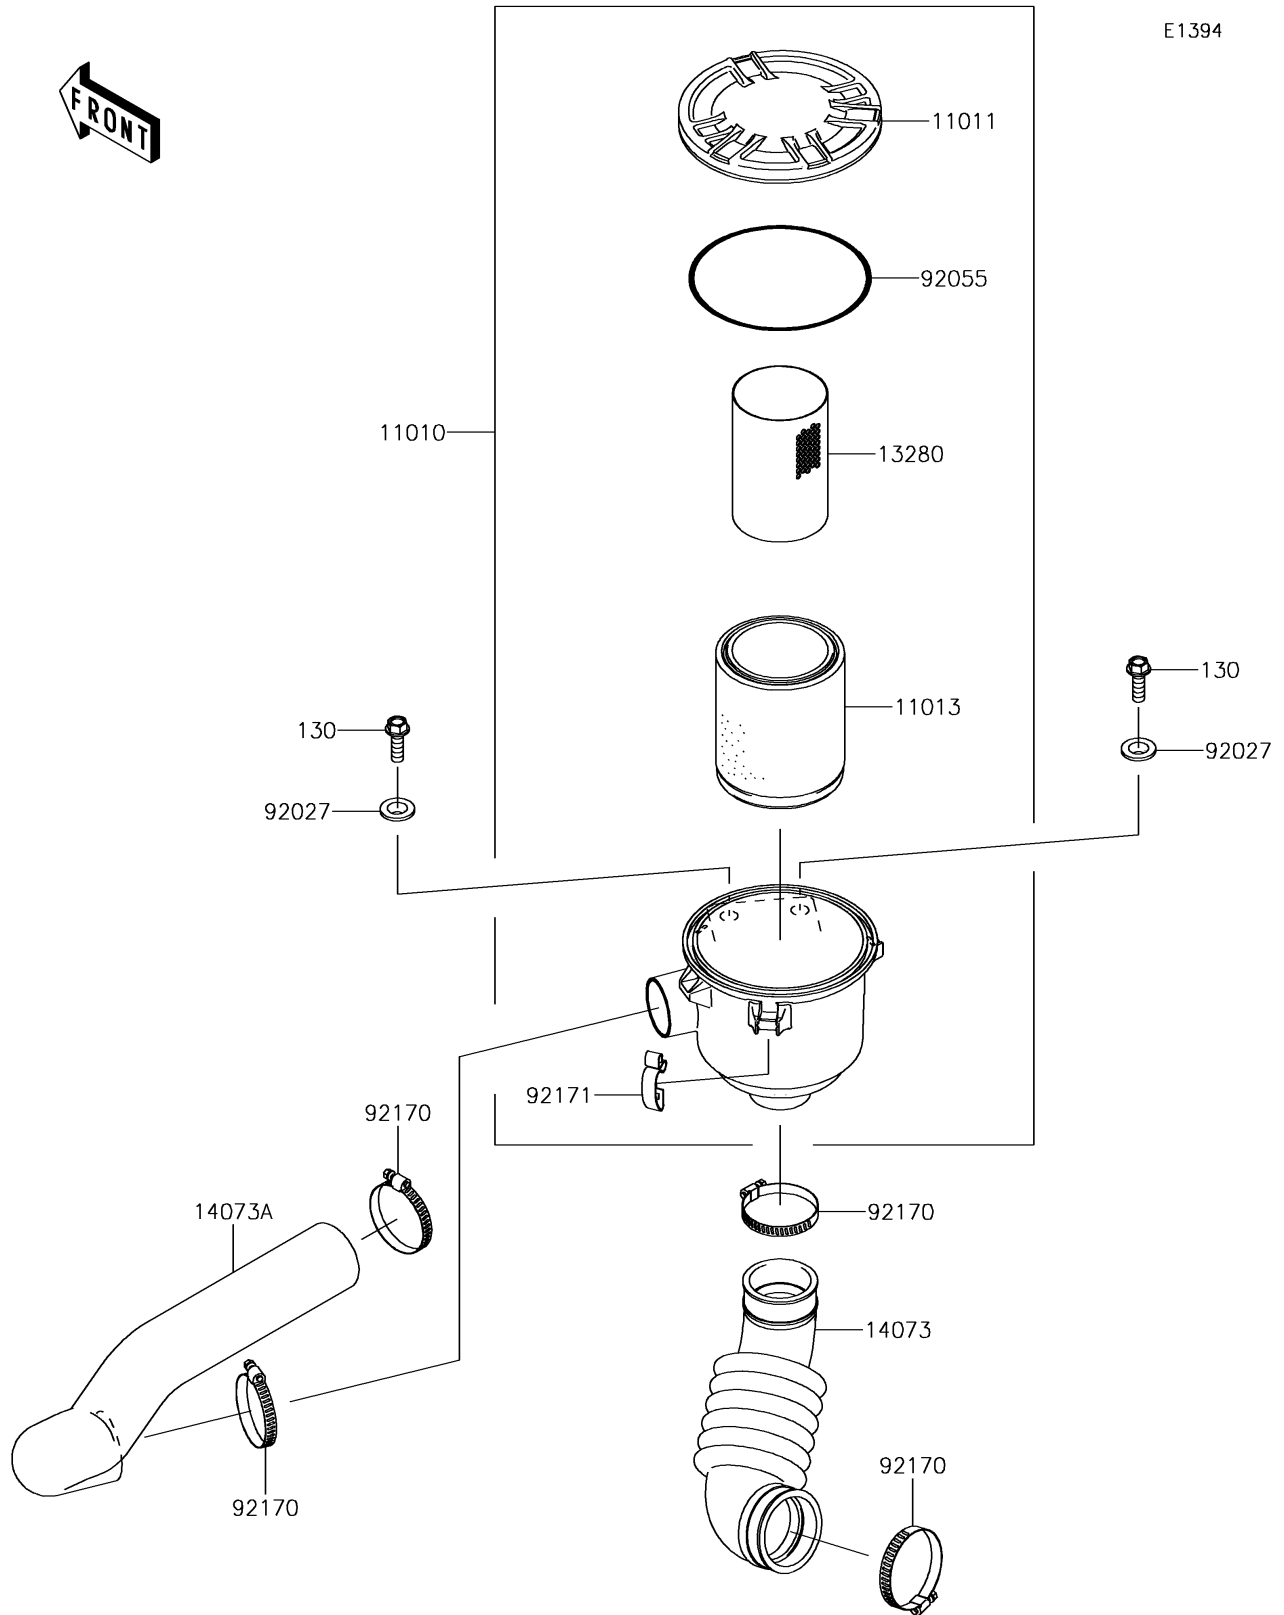

2017 MULE SX™ 4x4 XC CAMO PARTS DIAGRAM

Air Cleaner-Belt Converter

2017 MULE SX™ 4x4 XC CAMO PARTS LIST

Air Cleaner-Belt Converter

ITEM NAME	PART NUMBER	QUANTITY
FILTER-ASSY-AIR (Ref # 11010)	11010-0172	1
CASE-AIR FILTER,CAP (Ref # 11011)	11011-0135	1
ELEMENT-AIR FILTER (Ref # 11013)	11013-0037	1
BOLT-FLANGED,8X25 (Ref # 130)	130BA0825	1
HOLDER (Ref # 13280)	13280-0312	1
DUCT,AIR FILTER-CASE (Ref # 14073)	14073-0061	1
DUCT,BAR-AIR FILTER (Ref # 14073A)	14073-0080	1
COLLAR (Ref # 92027)	92027-1354	1
RING-O,122X4 (Ref # 92055)	92055-0167	1
CLAMP (Ref # 92170)	92170-1674	1
CLAMP (Ref # 92171)	92171-0225	1