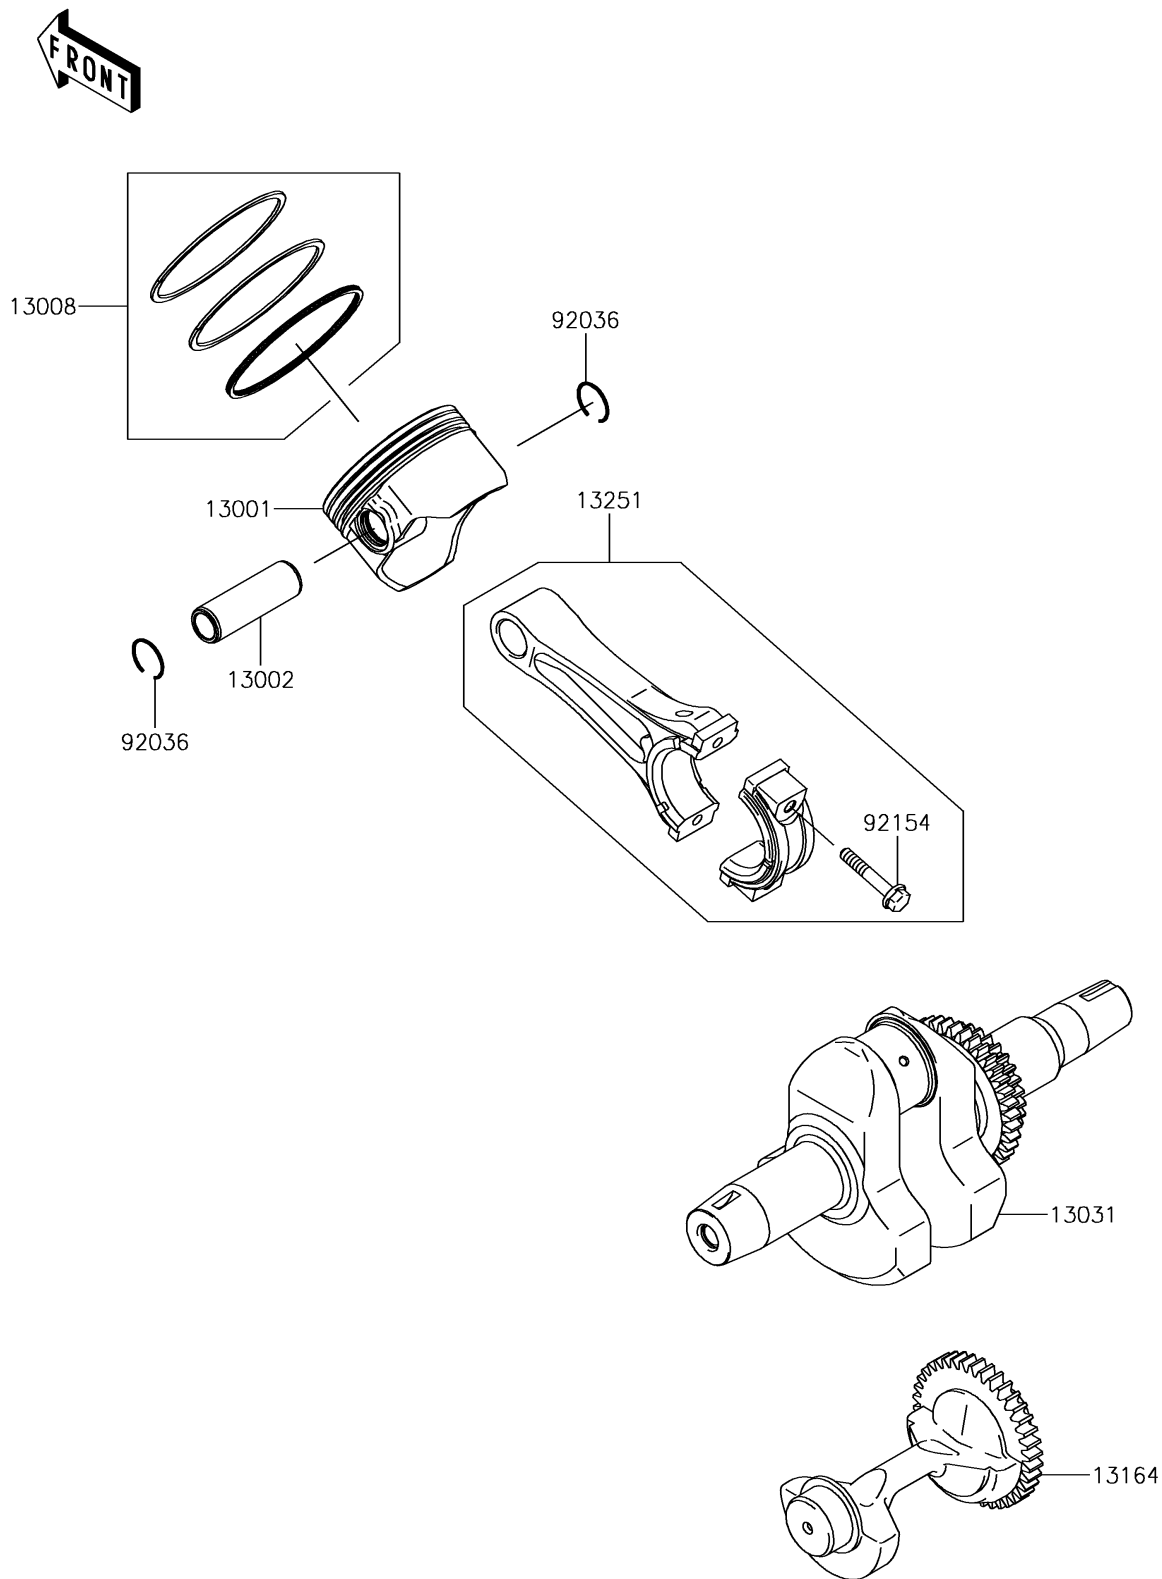

2017 MULE SX™ 4x4 XC CAMO PARTS DIAGRAM

Crankshaft/Piston(s)

E1320

2017 MULE SX™ 4x4 XC CAMO PARTS LIST

Crankshaft/Piston(s)

ITEM NAME	PART NUMBER	QUANTITY
PISTON-ENGINE (Ref # 13001)	13001-7013	1
PIN-PISTON (Ref # 13002)	13002-7003	1
RING-SET-PISTON (Ref # 13008)	13008-6063	1
CRANKSHAFT-COMP (Ref # 13031)	13031-0760	1
BALANCER-COMP (Ref # 13164)	13164-0012	1
ROD-ASSY-CONNECTING (Ref # 13251)	13251-0049	1
RING-SNAP,PISTON PIN (Ref # 92036)	92036-008	1
BOLT,6X35 (Ref # 92154)	92154-2842	1