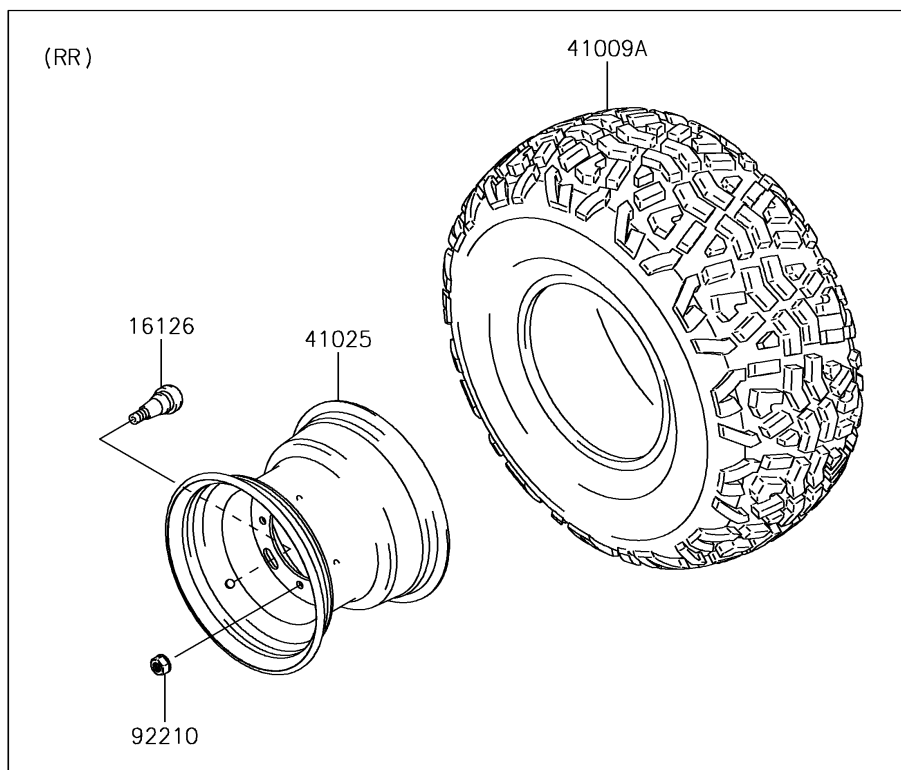

## 2017 MULE SX™ 4x4 PARTS DIAGRAM

Wheels/Tires

F2210

## 2017 MULE SX™ 4x4 PARTS LIST

Wheels/Tires

ITEM NAME	PART NUMBER	QUANTITY
VALVE (Ref # 16126)	16126-4001	1
TIRE,FR,24X9.00-10 4PR,K968M (Ref # 41009)	41009-0765	1
TIRE,RR,24X11.00-10 4PR,K968 (Ref # 41009A)	41009-0766	1
RIM,RR,10X8.5,F.S.BLACK (Ref # 41025)	41025-0039-397	1
RIM,FR,10X7.0 AT,F.S.BLACK (Ref # 41025A)	41025-0040-397	1
NUT,LOCK,10MM (Ref # 92210)	92210-1204	1