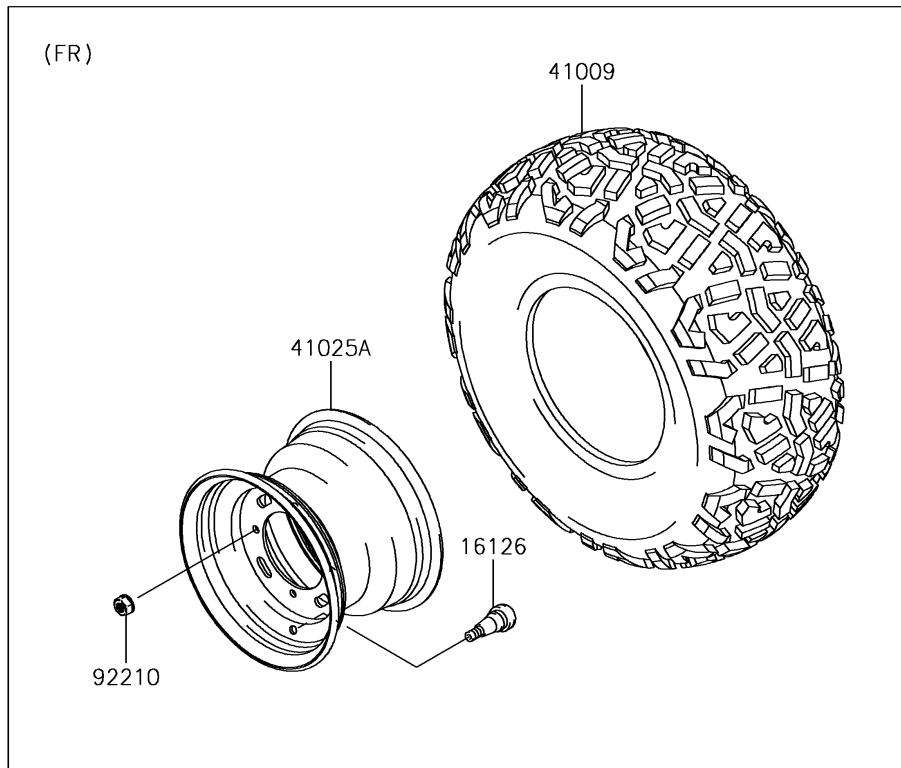

## 2017 MULE SX™ 4x4 PARTS DIAGRAM

Wheels/Tires

F2210

## 2017 MULE SX™ 4x4 PARTS LIST

Wheels/Tires

ITEM NAME	PART NUMBER	QUANTITY
VALVE (Ref # 16126)	16126-4001	1
TIRE,FR,24X9.00-10 4PR,K968M (Ref # 41009)	41009-0765	1
TIRE,RR,24X11.00-10 4PR,K968 (Ref # 41009A)	41009-0766	1
RIM,RR,10X8.5,F.S.BLACK (Ref # 41025)	41025-0039-397	1
RIM,FR,10X7.0 AT,F.S.BLACK (Ref # 41025A)	41025-0040-397	1
NUT,LOCK,10MM (Ref # 92210)	92210-1204	1